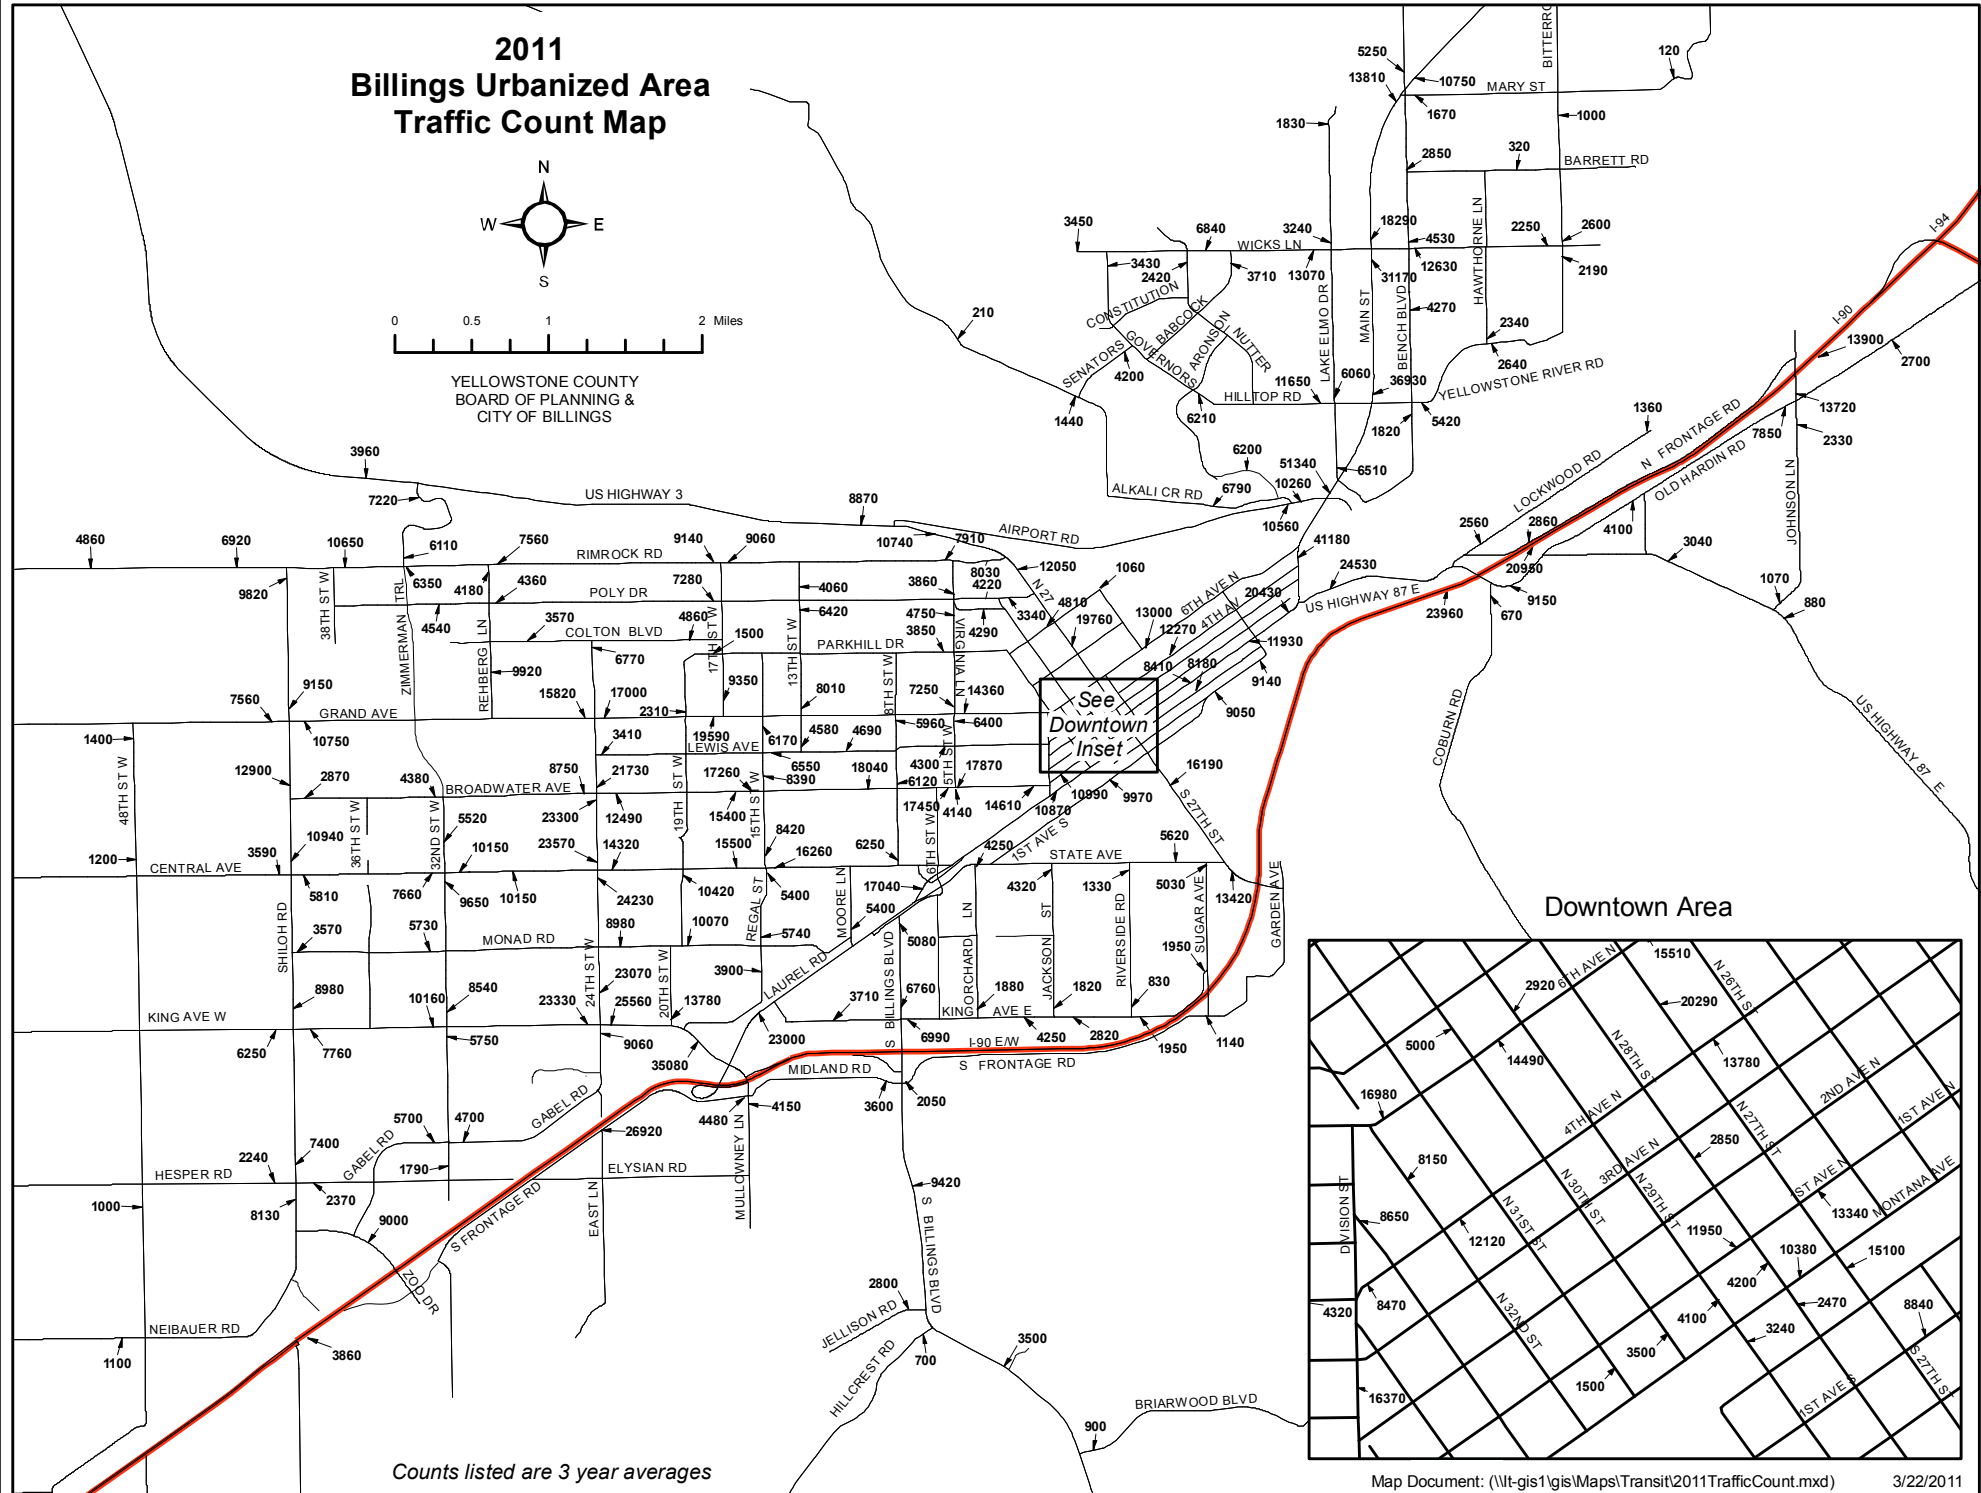

2011 Billings Urbanized Area Traffic Count Map

YELLOWSTONE COUNTY
BOARD OF PLANNING &
CITY OF BILLINGS

Counts listed are 3 year averages