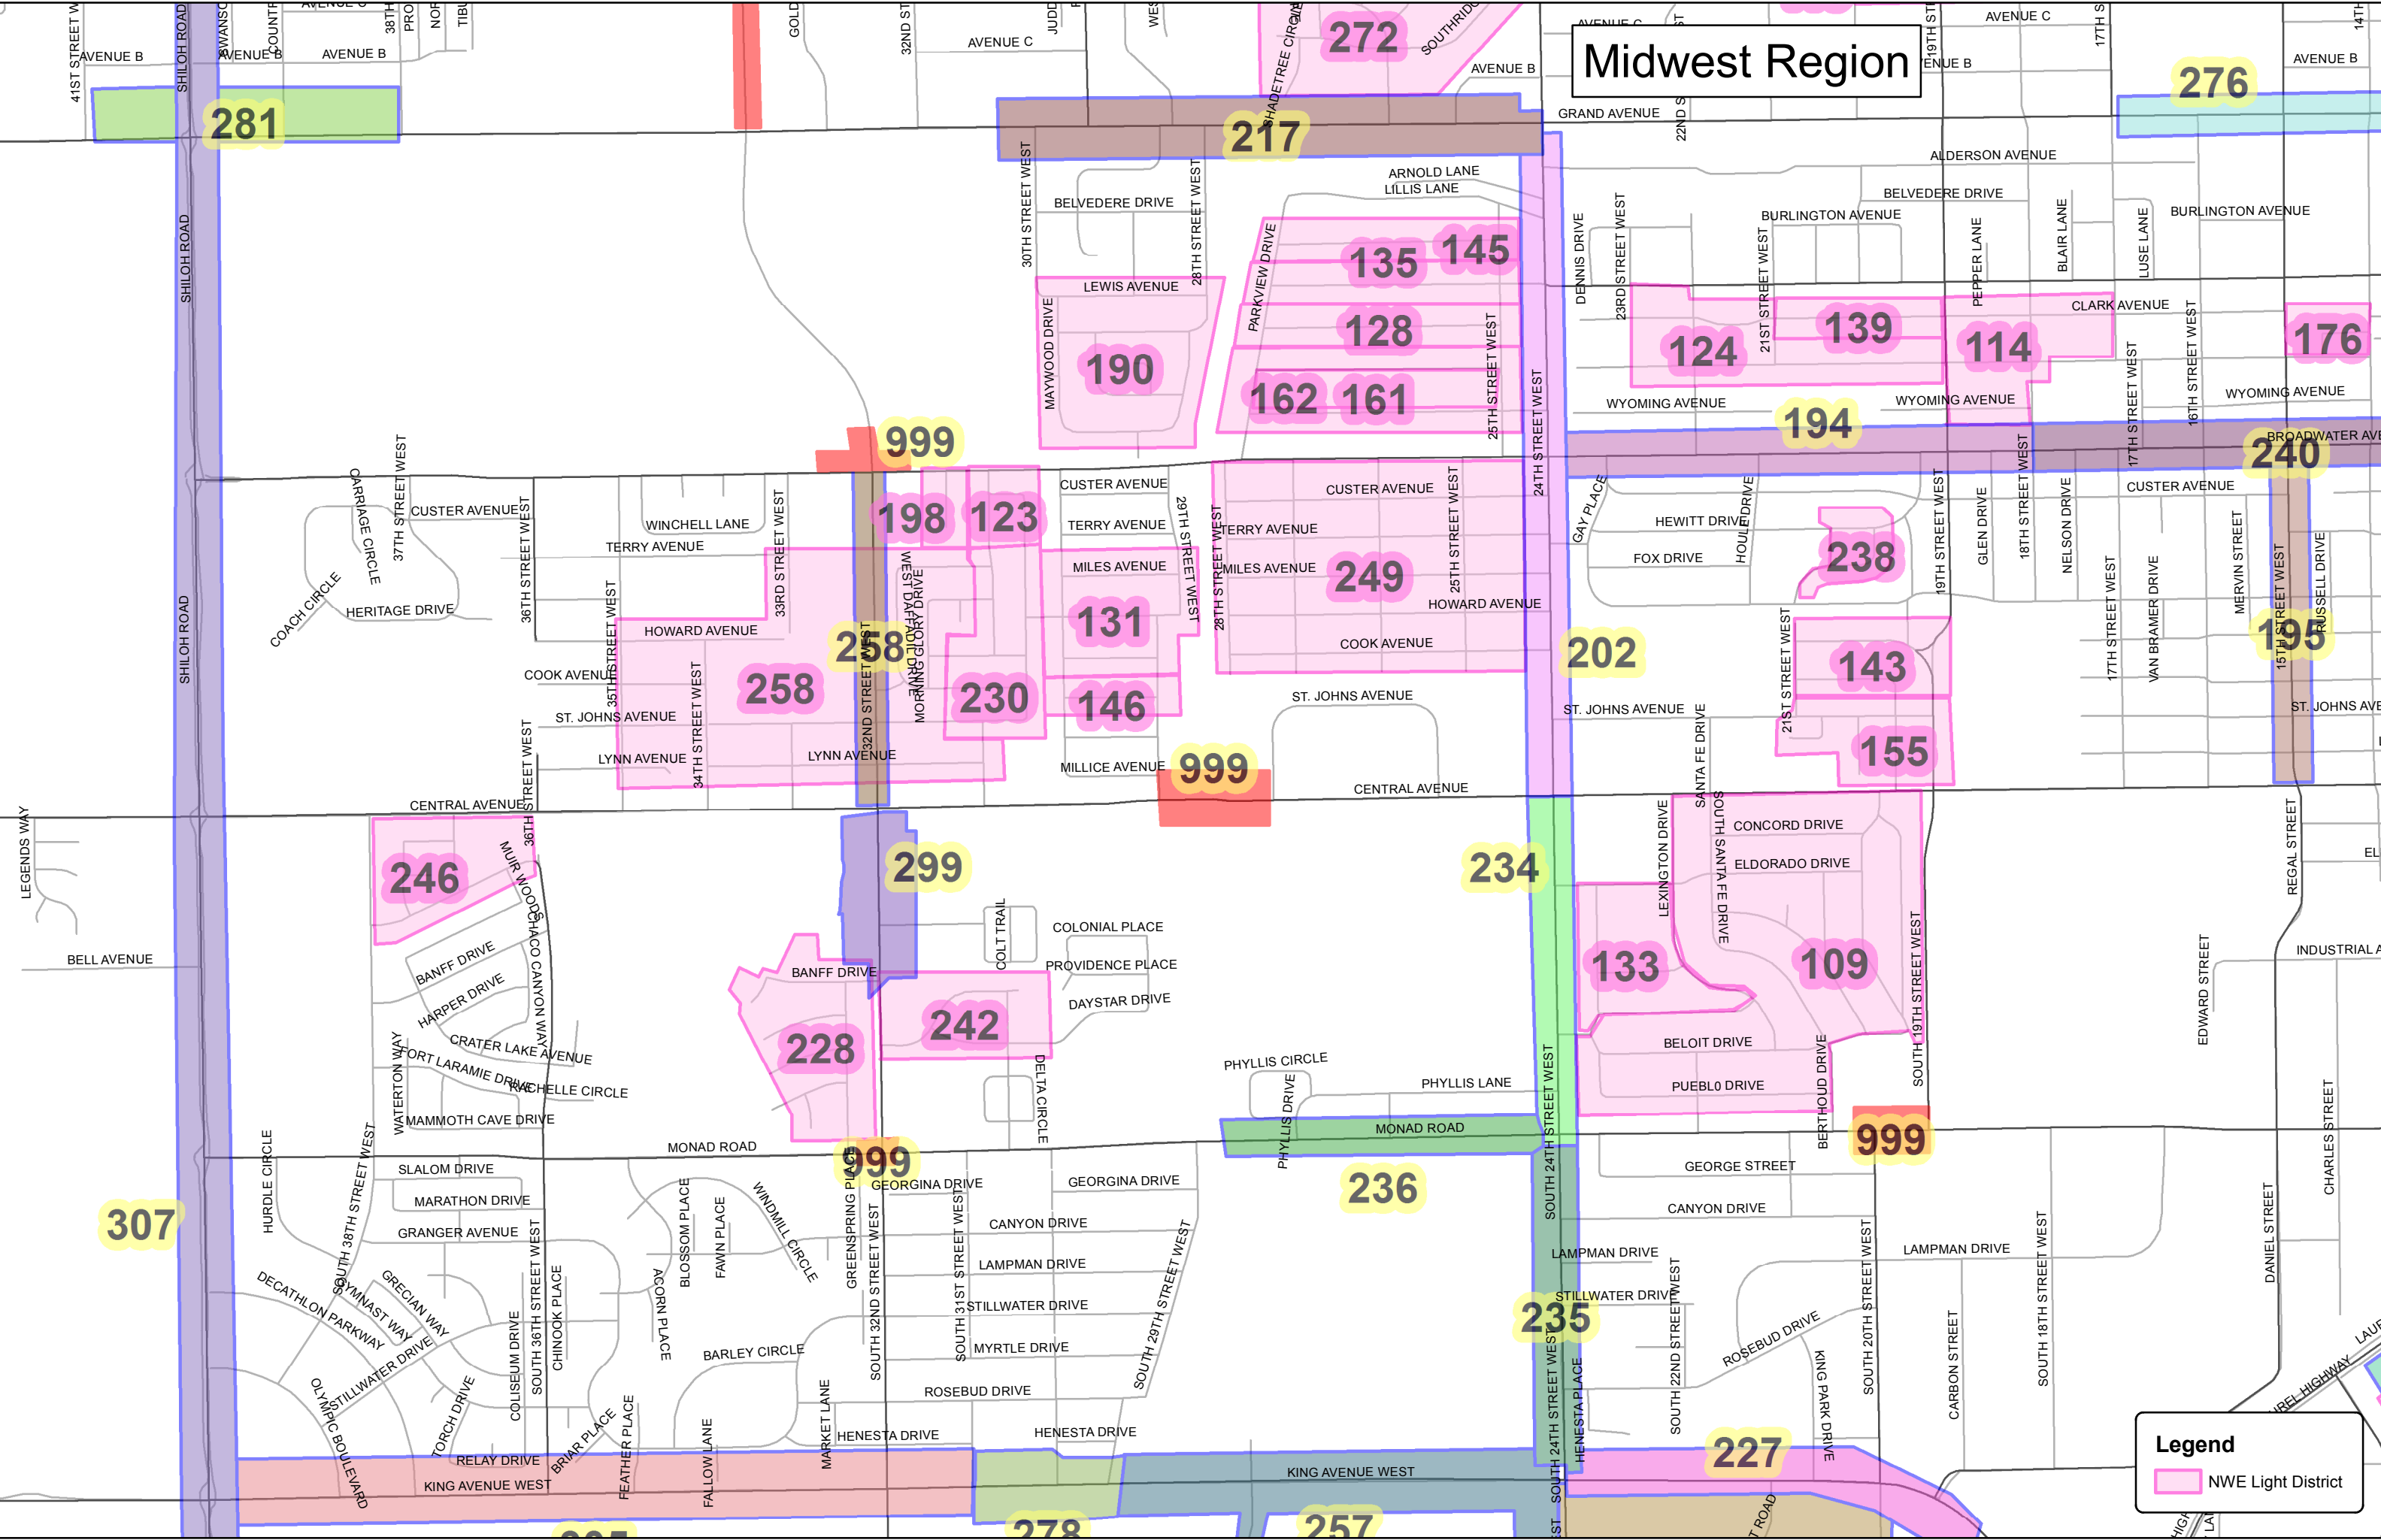

Midwest Region

Legend
NWE Light District