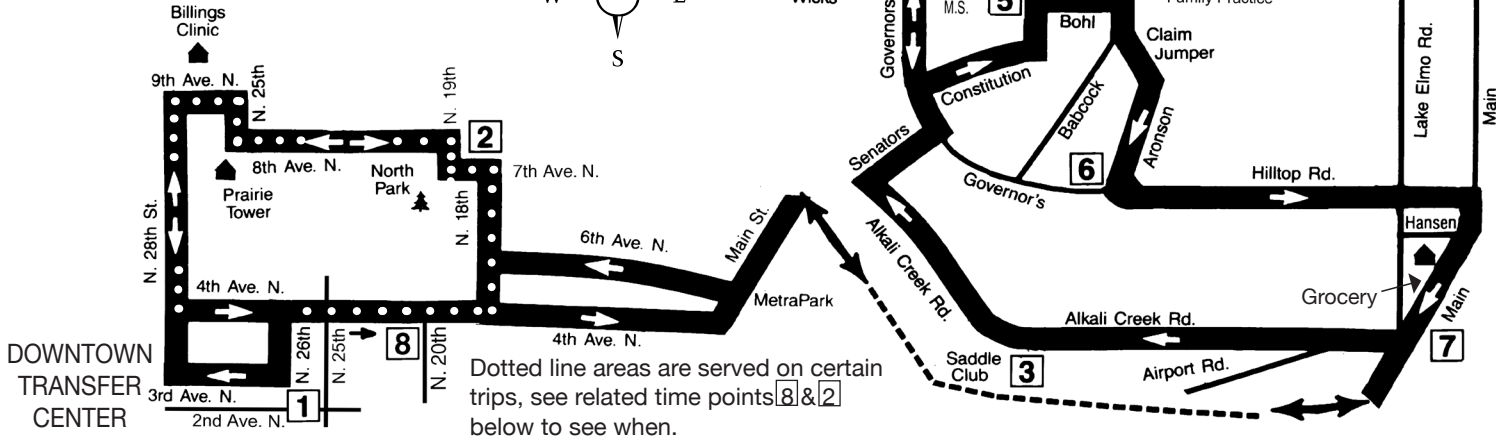

# 14P

Boarding Area:  
Downtown Transfer Center  
at 220 N. 25th Street.

# ROUTE 14P

## INBOUND

To Downtown via  
Hilltop, Main & 6th Ave. N.

4	5	6	7	2	1
Departs Skyview High	Nutter & Bohl	Aronson & Governors	Main & Airport Rd.	N. 19th St. & 8th Ave. N.	Arrives Downtown Transfer Ctr
5:50	5:56	5:59	6:05	6:10	6:16
6:50	6:56	6:59	7:05	7:10	7:16
8:05	8:11	8:14	8:20	8:25	8:31*

## OUTBOUND

From Downtown via  
4th Ave. N, Main & Alkali

1	2	8	3	4
Departs Downtown Transfer Ctr	8th Ave. N. & N. 19th St.	4th Ave. N. & N. 20th St.	Alkali Creek Rd. & Saddle Club	Arrives Skyview High
6:20	6:25	No	6:39	6:45
7:20	No	7:23	7:32	7:38