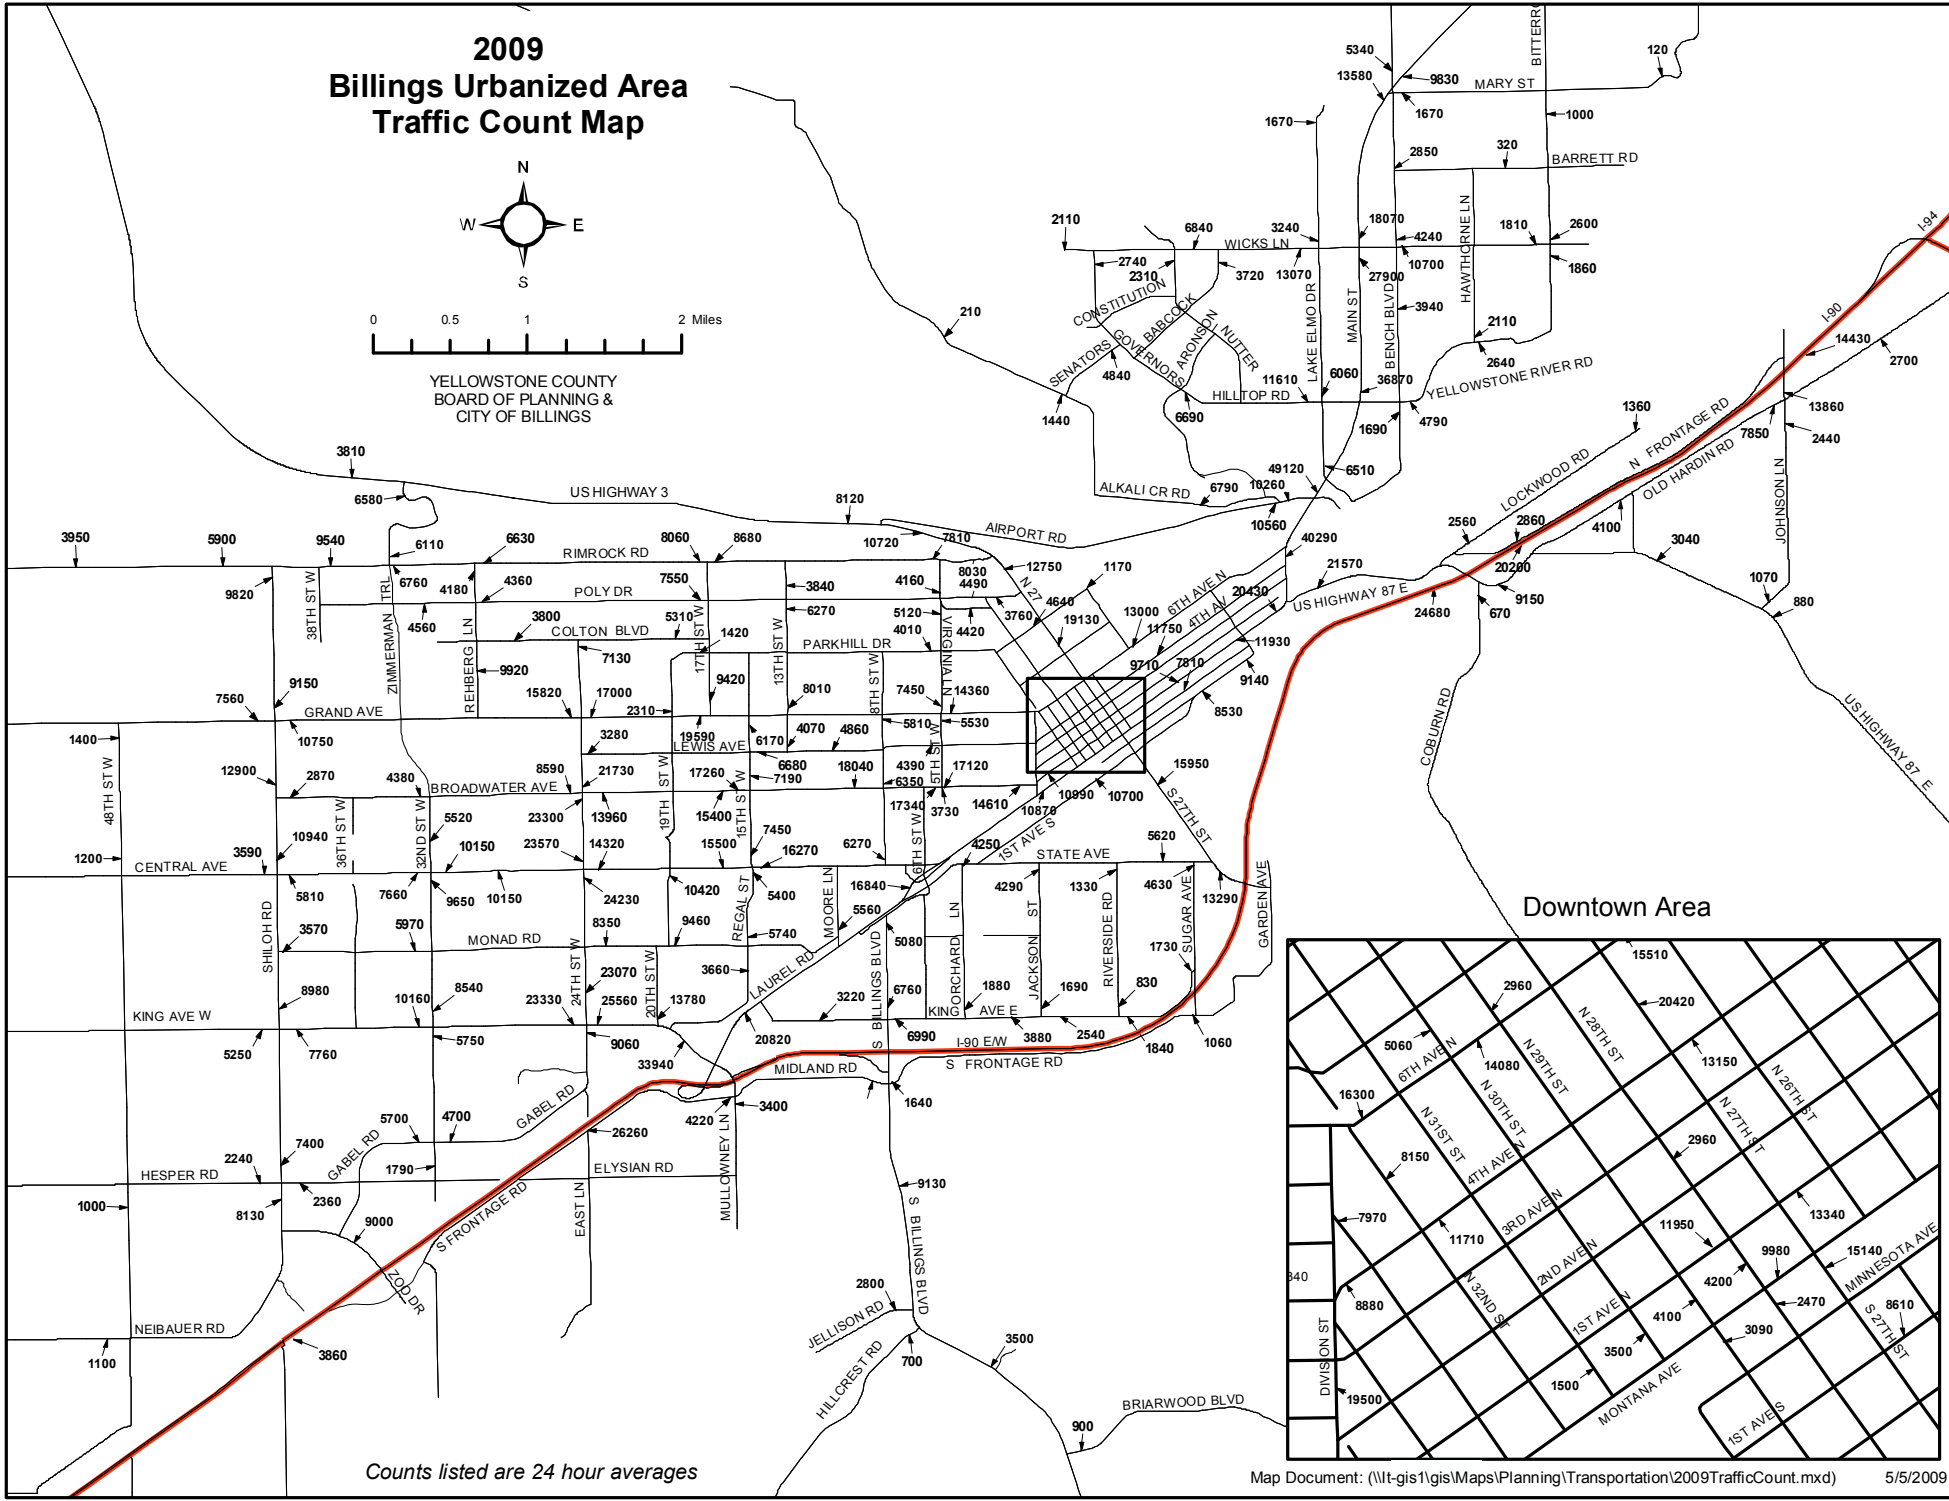

2009 Billings Urbanized Area Traffic Count Map

YELLOWSTONE COUNTY
BOARD OF PLANNING &
CITY OF BILLINGS

Downtown Area

Counts listed are 24 hour averages