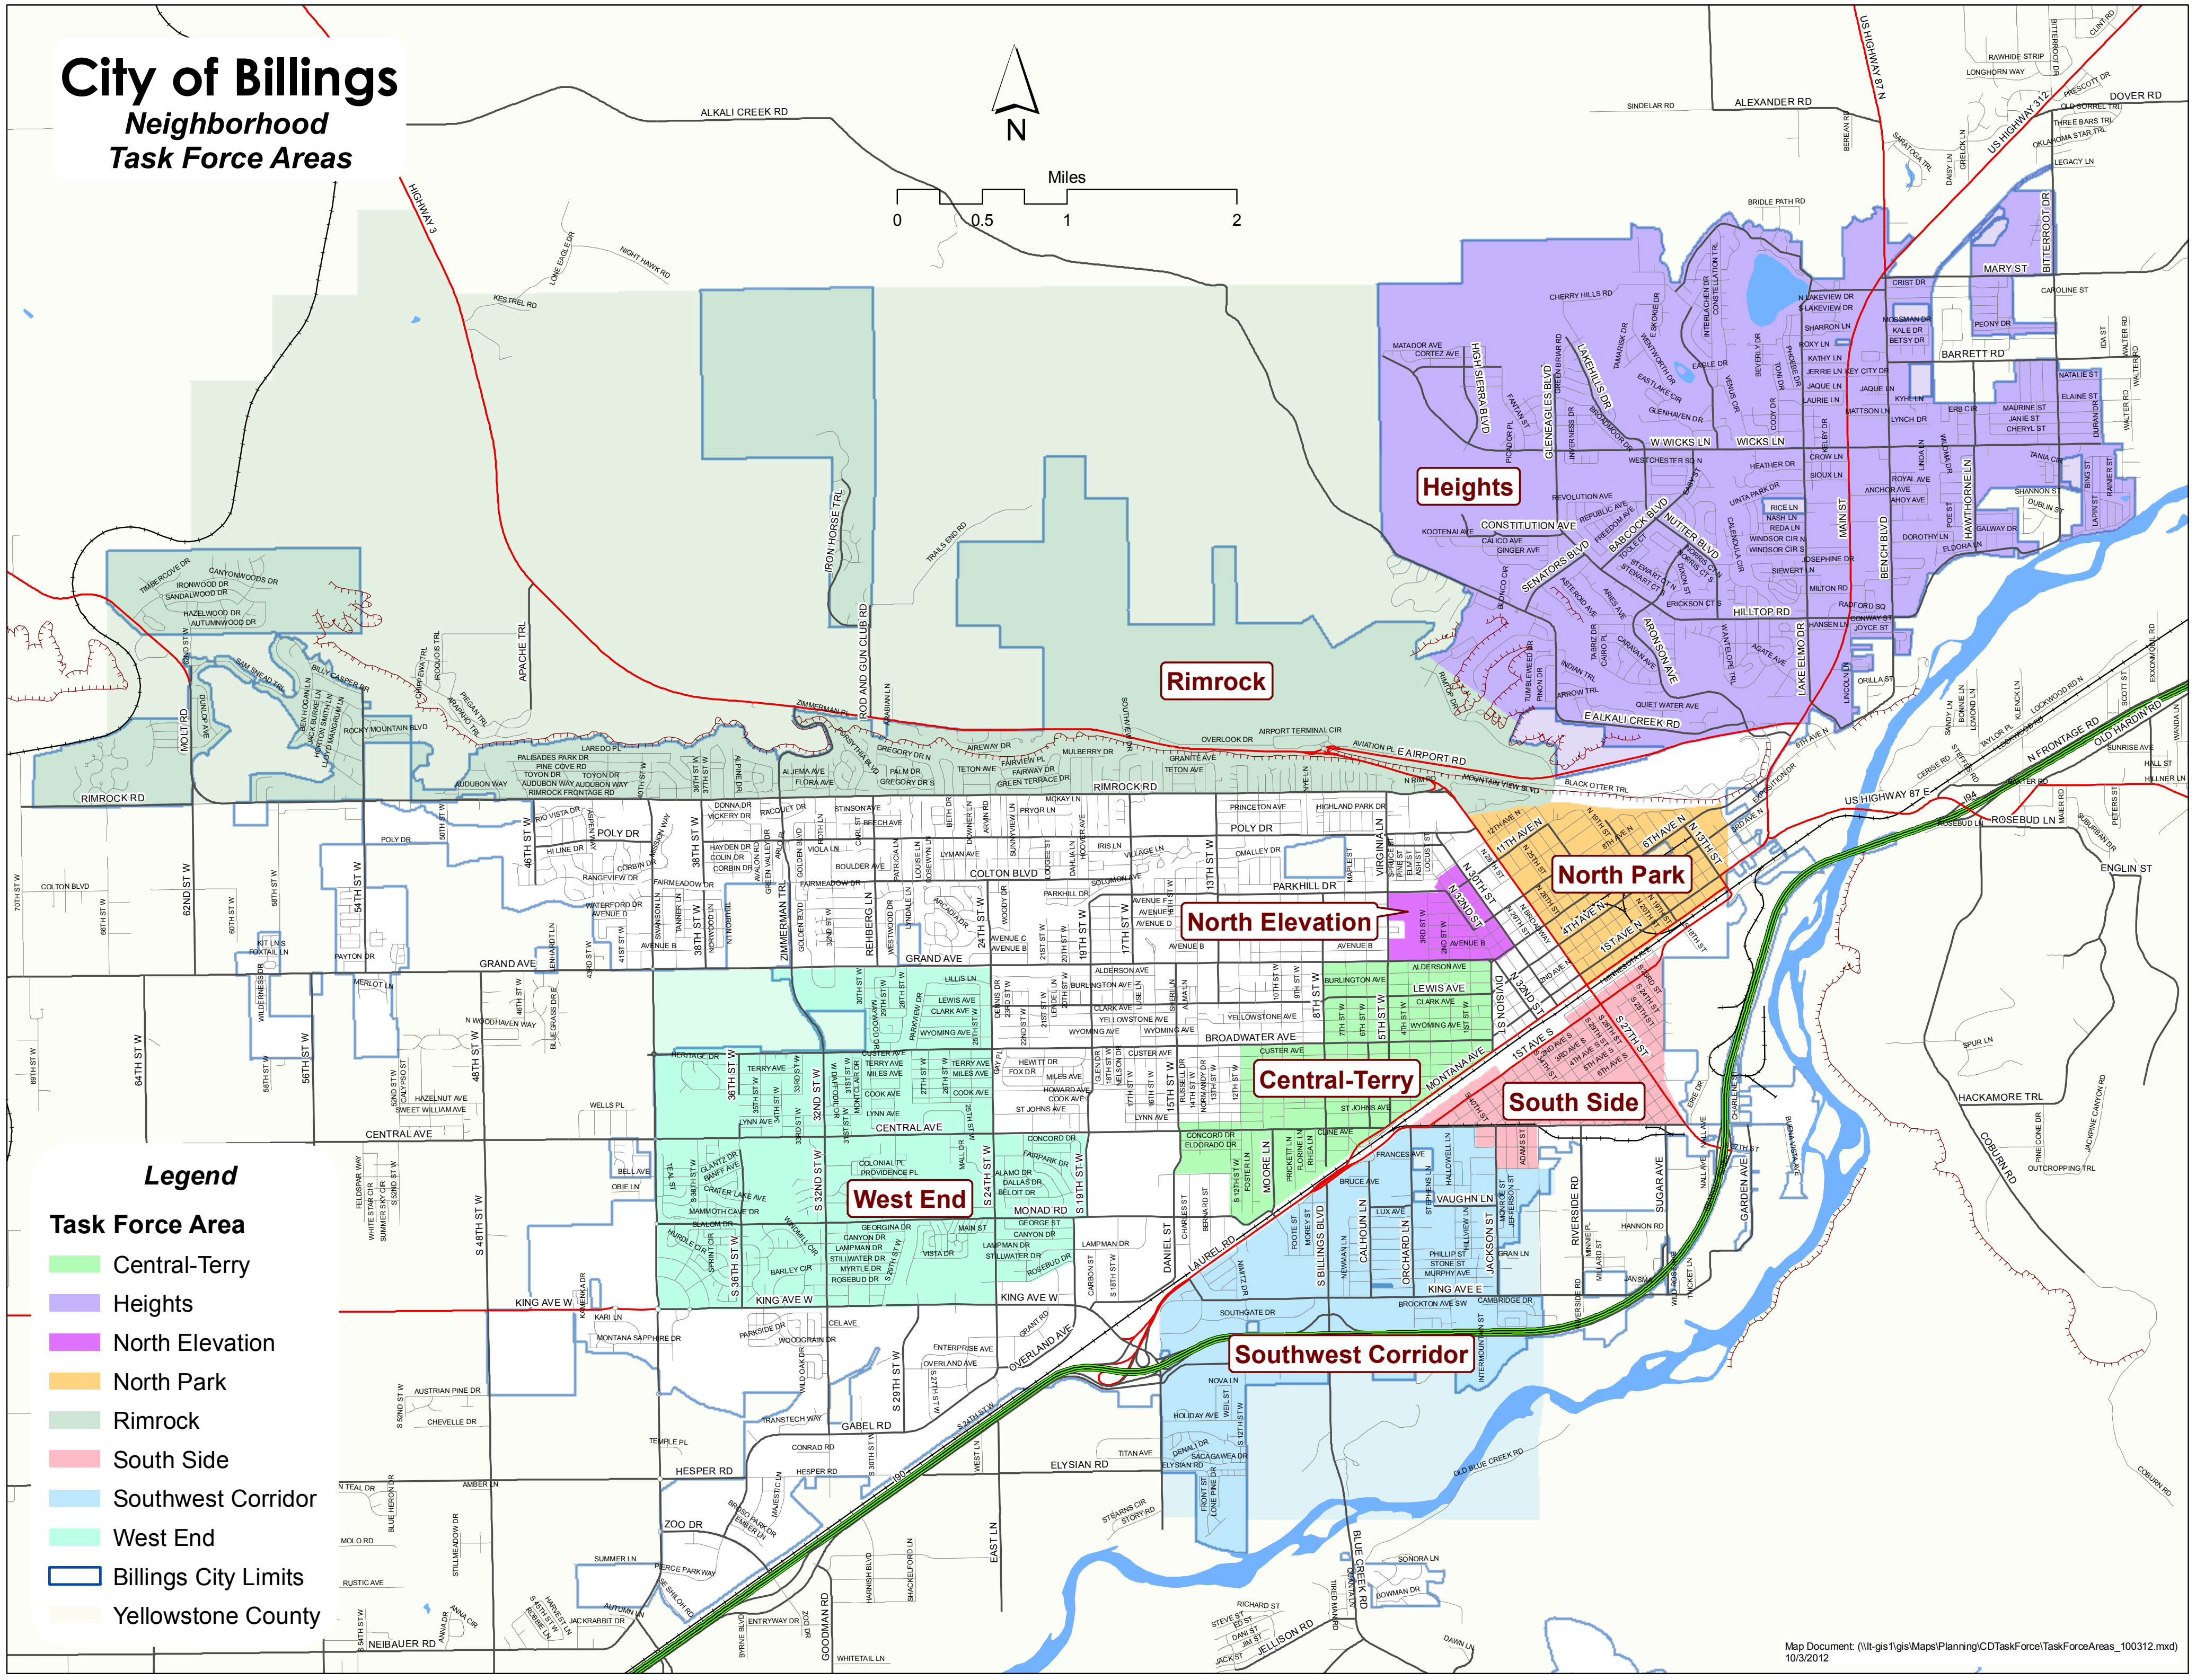

City of Billings

Neighborhood Task Force Areas

- Legend**
- Task Force Area**
- Central-Terry
 - Heights
 - North Elevation
 - North Park
 - Rimrock
 - South Side
 - Southwest Corridor
 - West End
 - Billings City Limits
 - Yellowstone County