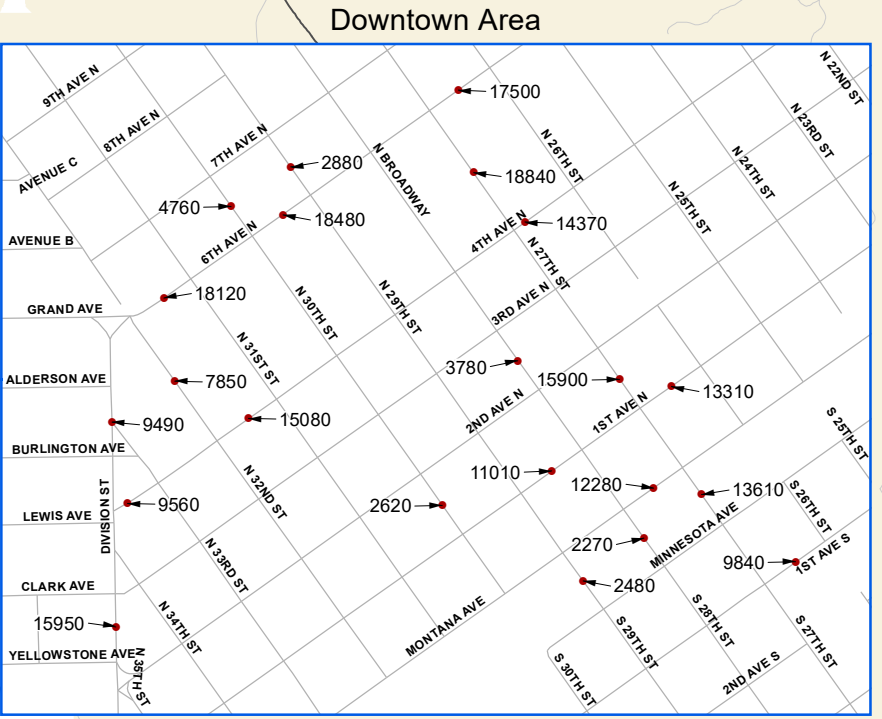

2018 Billings Urbanized Area Traffic Count Map

YELLOWSTONE COUNTY BOARD OF PLANNING & CITY OF BILLINGS

See Downtown Inset

Non-highlighted counts = 3 year averages
 Highlighted counts = 2018 counts only