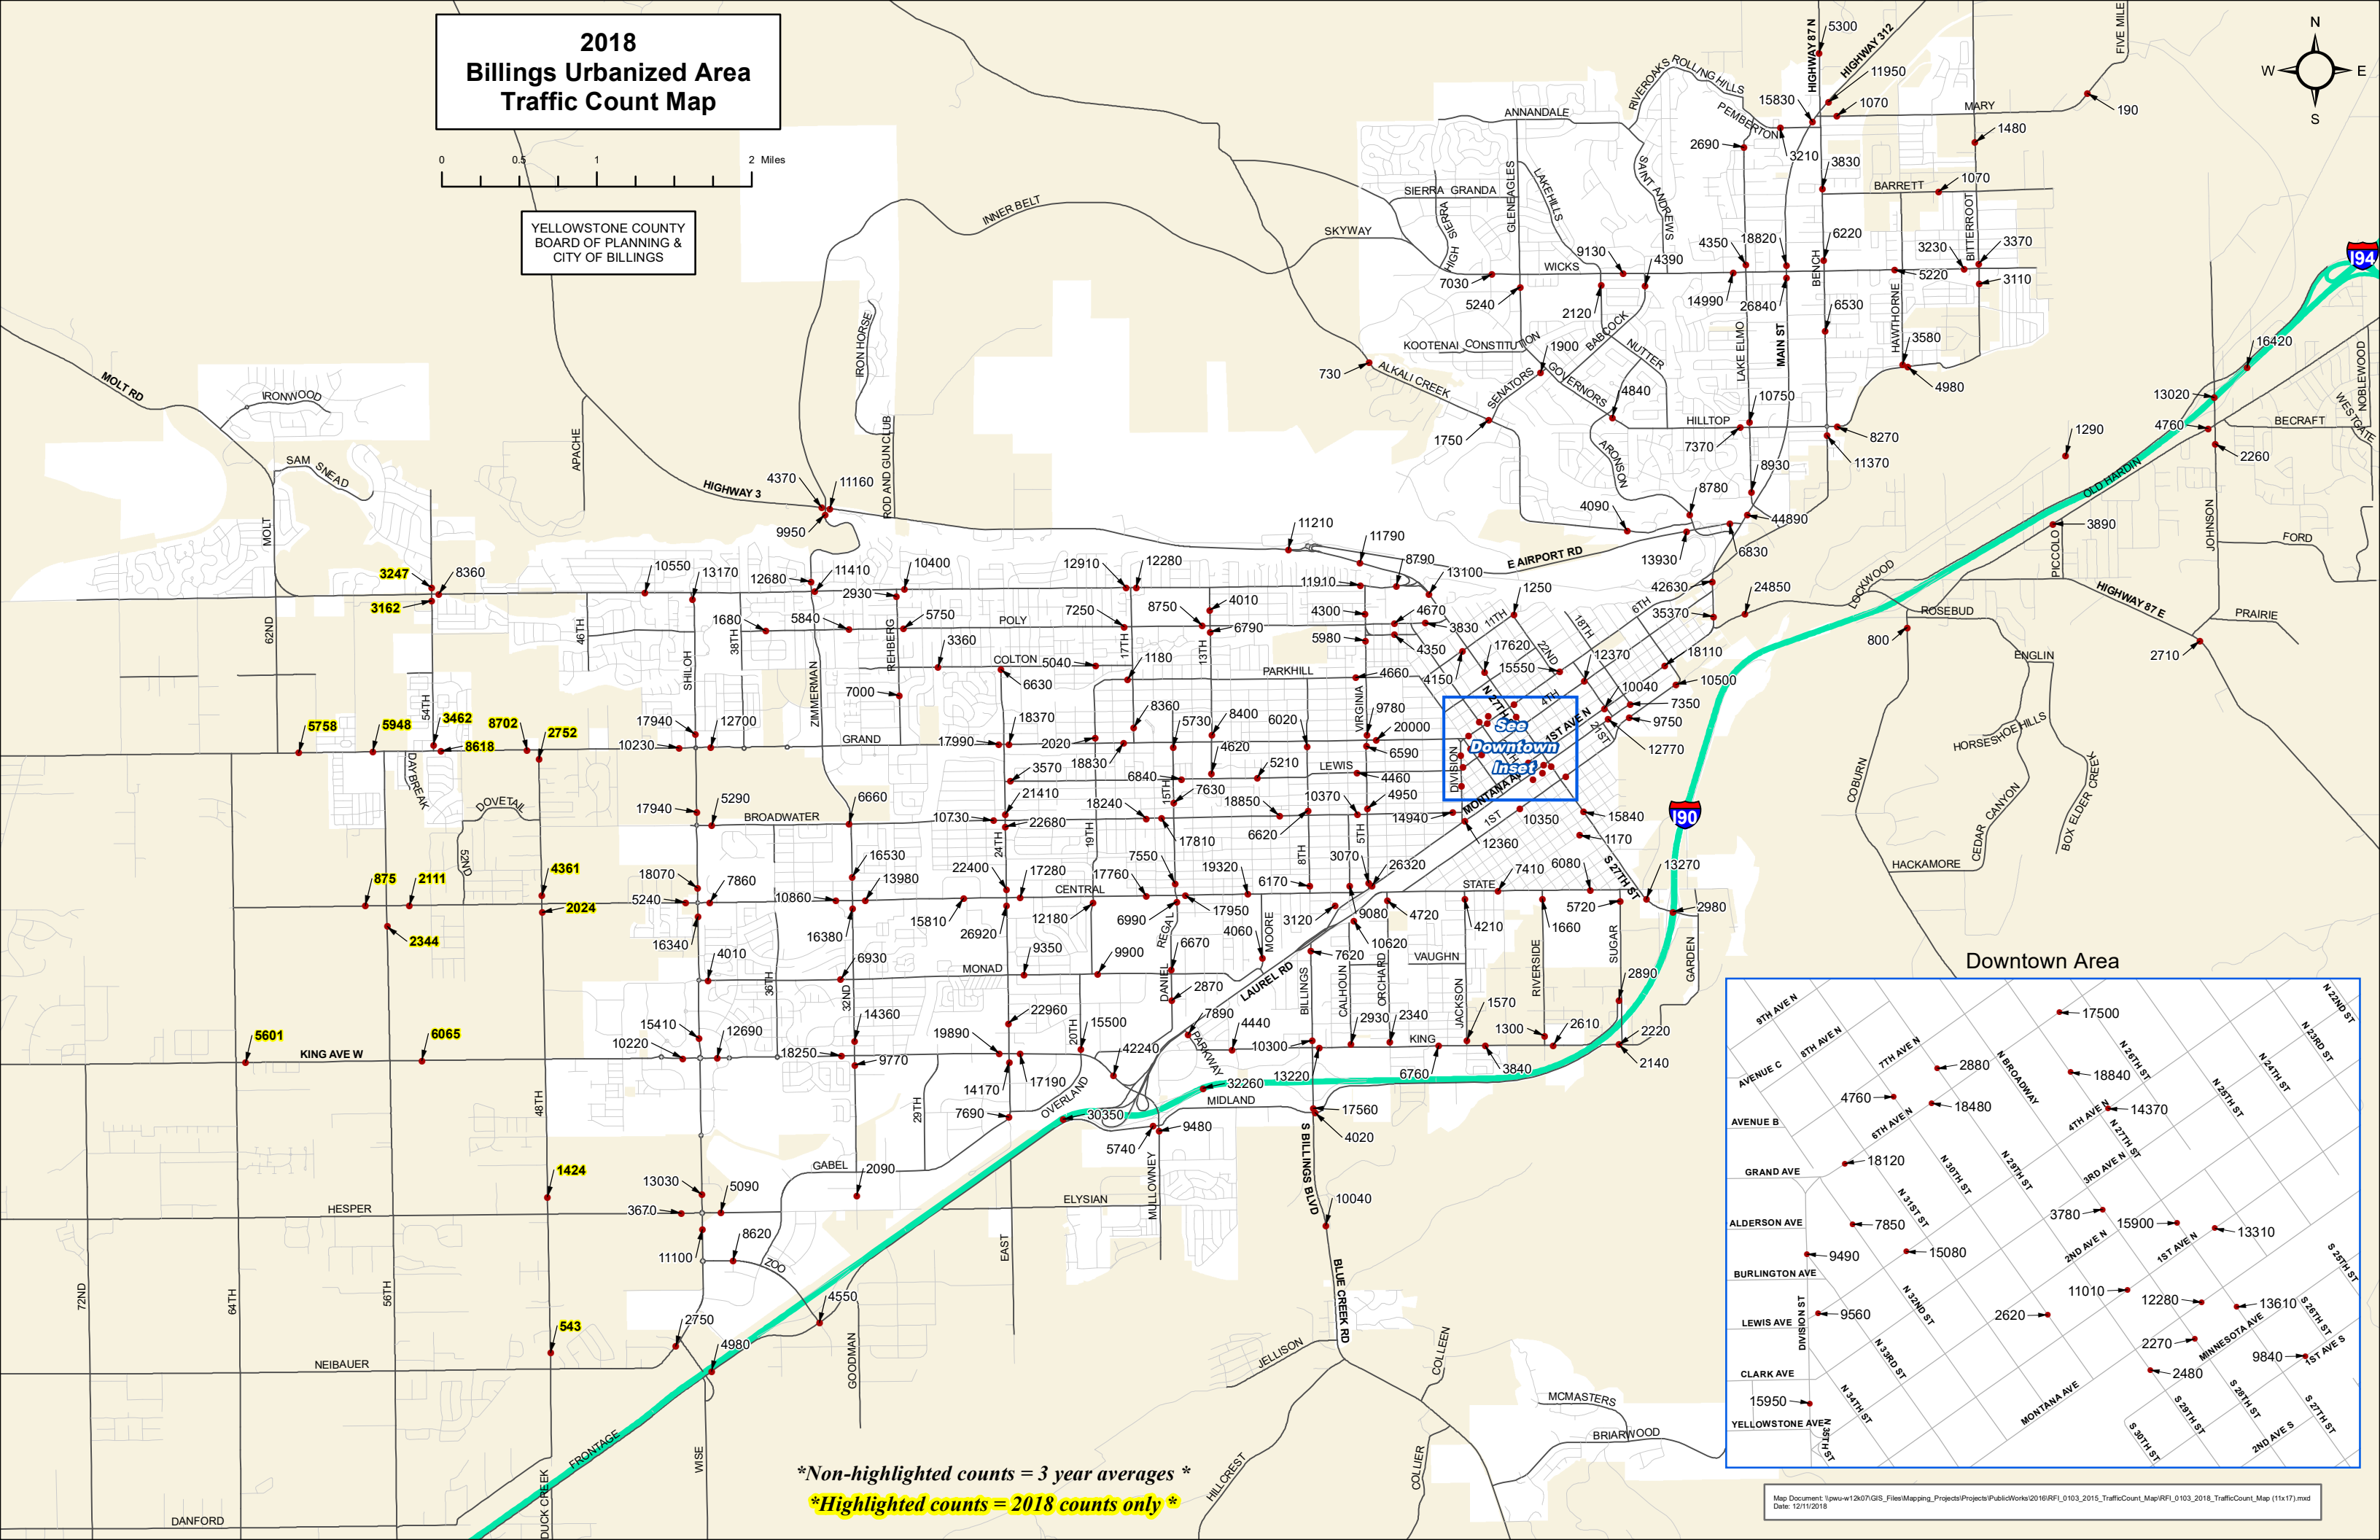

2018 Billings Urbanized Area Traffic Count Map

YELLOWSTONE COUNTY BOARD OF PLANNING & CITY OF BILLINGS

See Downtown Inset

Non-highlighted counts = 3 year averages
 Highlighted counts = 2018 counts only