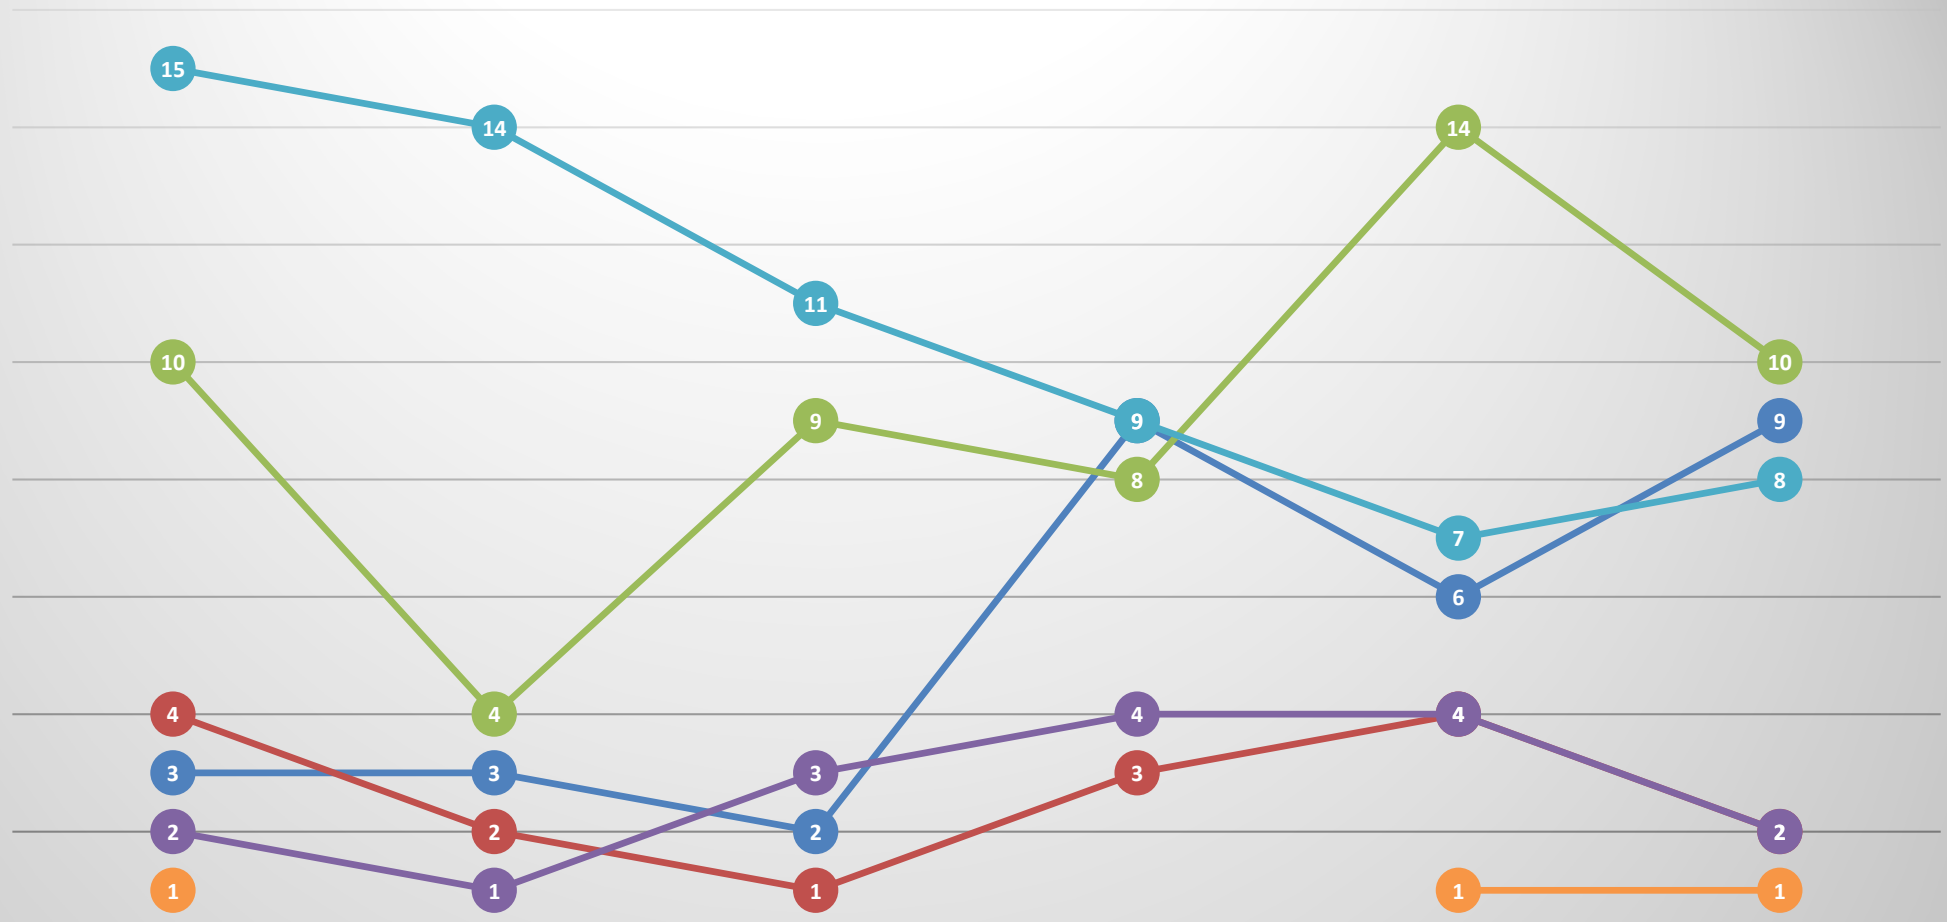

Southwest Corridor Offenses: Rolling 6-Month Totals

	January 2021	February 2021	March 2021	April 2021	May 2021	June 2021
ASSAULT	3	3	2	9	6	9
BURGLARY, RESIDENCE	4	2	1	3	4	2
DRUGS	10	4	9	8	14	10
DUI/AGG DUI	2	1	3	4	4	2
MV THEFT	15	14	11	9	7	8
ROBBERY	1	0	0	0	1	1