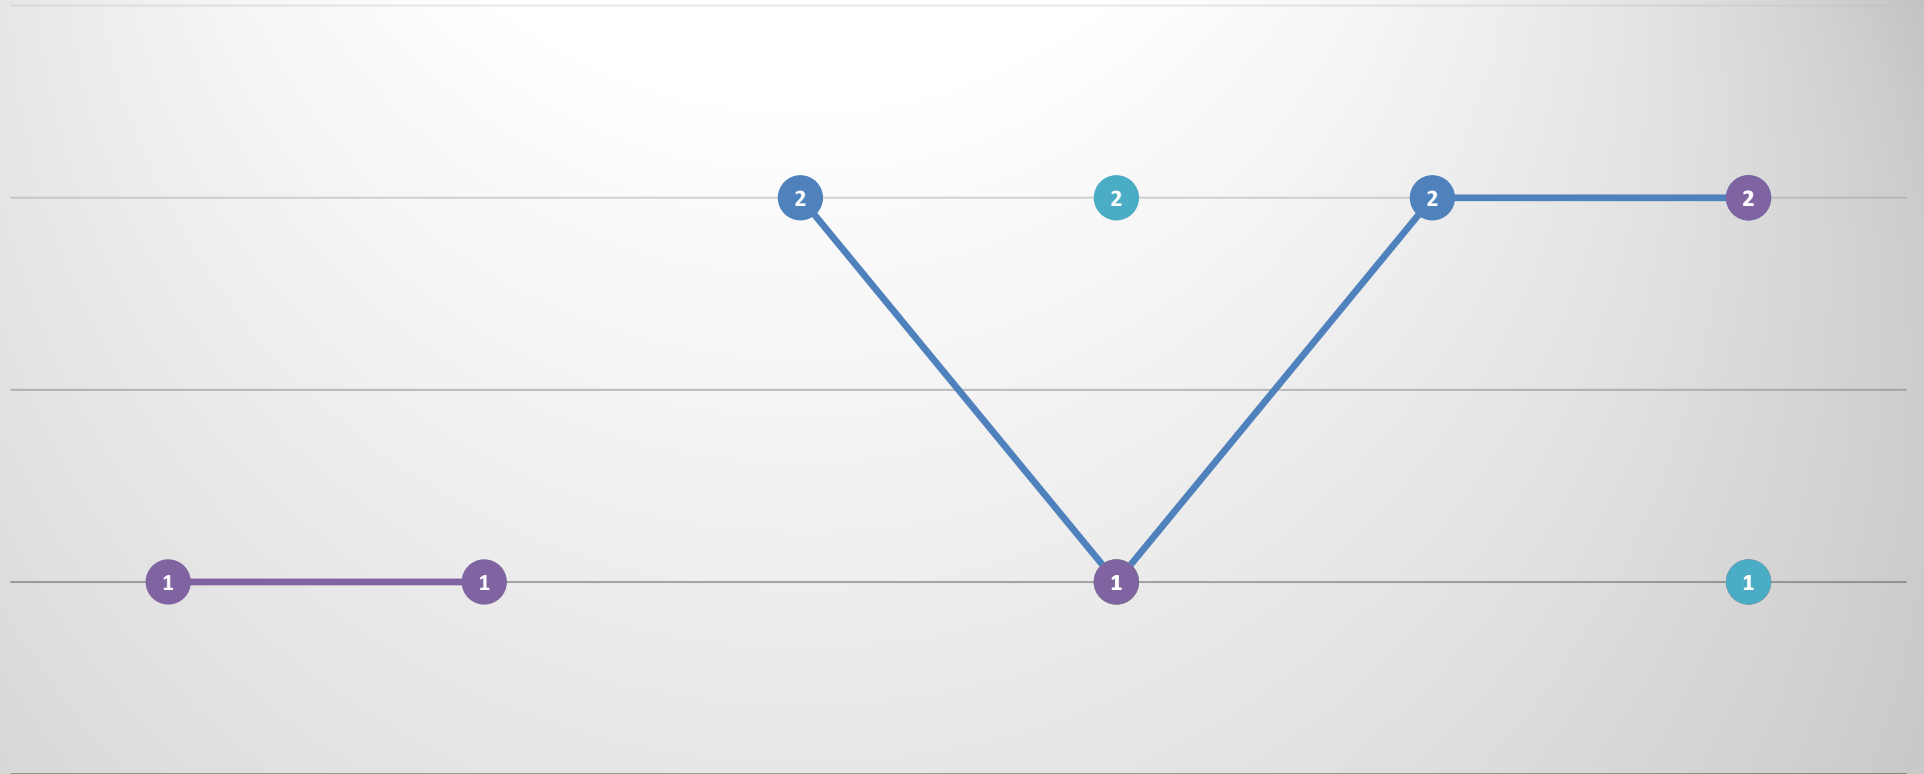

Rimrock Offenses: Rolling 6-Month Totals

	January 2021	February 2021	March 2021	April 2021	May 2021	June 2021
ASSAULT			2	1	2	2
BURGLARY, RESIDENCE						1
DRUGS				1		
DUI/AGG DUI	1	1		1	2	2
MV THEFT				2		1