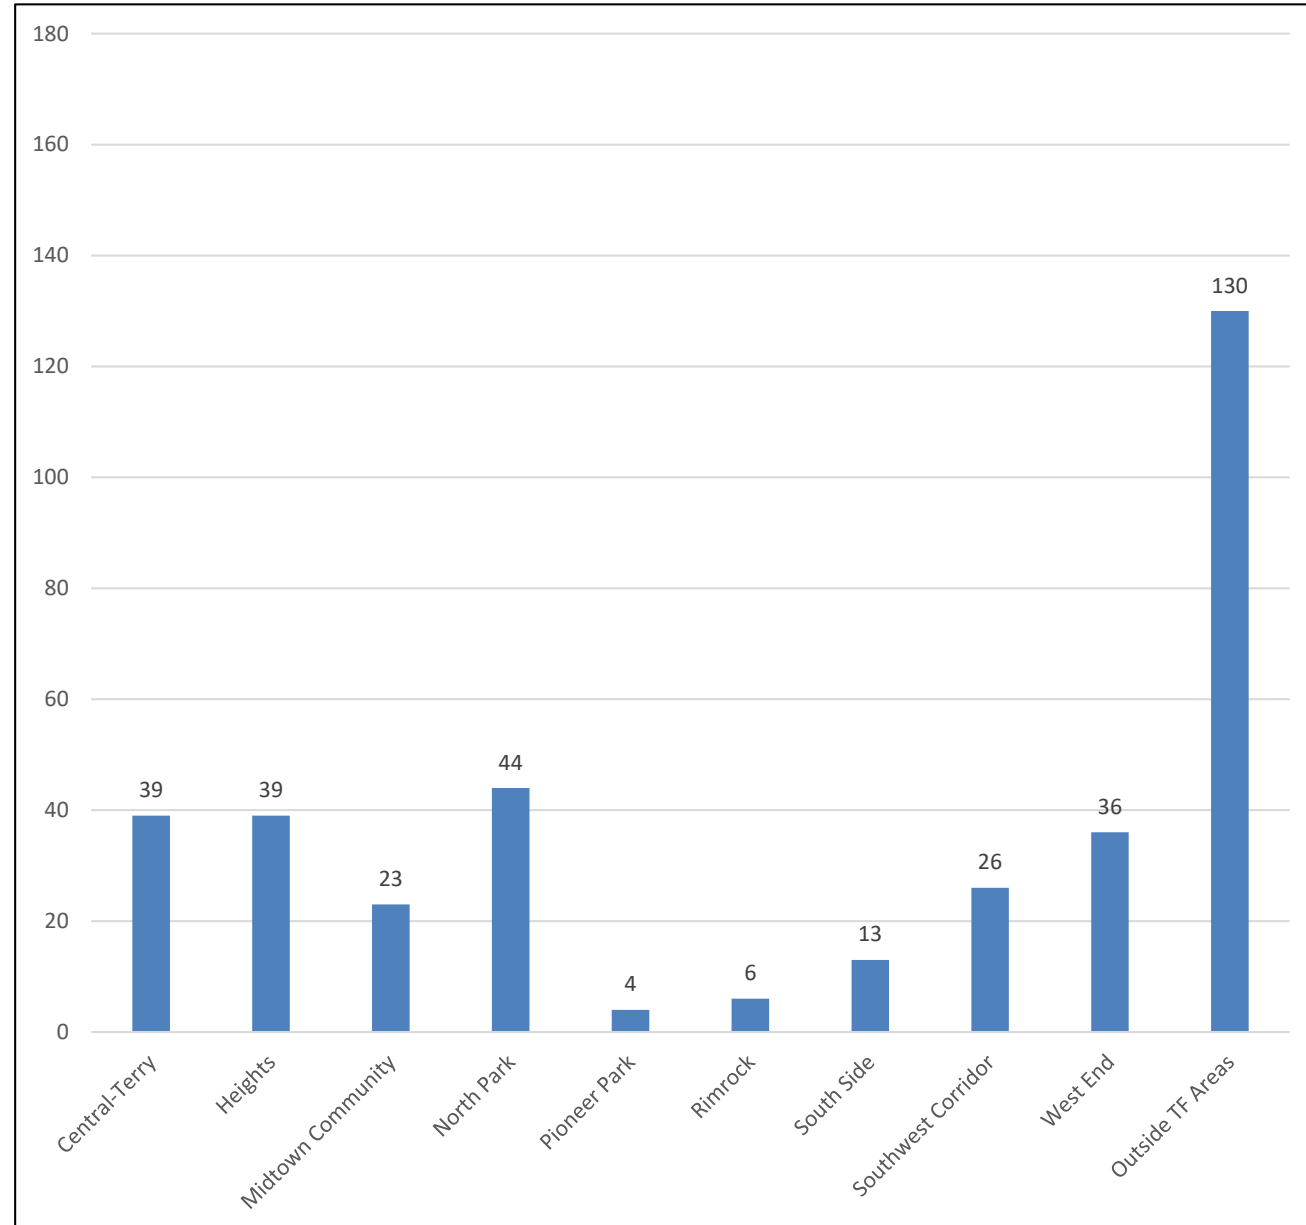

Bobbi Johnson, Crime Analyst

Total CFS May 2021: 8,104 (31 Days)

Total CFS June 2021: 7,821 (30 Days)

Calls for Service: June 2021

Percent of Calls that Resulted in Police Reports	Area
21%	Central-Terry
20%	Heights
22%	Midtown Community
20%	North Park
19%	Pioneer Park
26%	Rimrock
24%	South Side
22%	Southwest Corridor
23%	West End
16%	Outside TF Areas
20%	All CFS

Calls for Service: June 2021 (Traffic-Related)

■ Accident DUI											1
■ Accident Hit and Run	17	19	11	8		3	5	11	16		25
■ Accident Private Property		1			1						
■ Accident Property Damage	40	26	20	10	1	4	7	10	29		55
■ Accident w/Injuries	5	6	7	5		1	2	5	12		19
■ Parking Complaint	9	6	3	7	2		4	4	10		5
■ Traffic Complaint/Investigation	79	47	21	9	1	17	12	27	39		82
■ Traffic Stop	102	102	30	51	11	3	37	41	61		176

Arrest Charges

Total arrest charges: 434

Arrest Stats: June 2021

Unique arrests

Total unique arrests: 360

Tickets/Citations: June 2021

	Central-Terry	Heights	Midtown Community	North Park	Pioneer Park	Rimrock	South Side	Southwest Corridor	West End	Outside TF Areas
City Ordinance	5	2		43			1			33
Criminal	3	1				1	1		1	
Municipal Infraction	58	33	17	21	1	3	22	21	36	88
Traffic	44	32	22	26	2	1	27	29	14	108

Offenses: June 2021

	Central-Terry	Heights	Midtown Community	North Park	Pioneer Park	Rimrock	South Side	Southwest Corridor	West End	Outside TF Areas
ASSAULT	12	12	3	15	4	2	4	9	6	10
BURGLARY, RESIDENCE	8	7	5	2		1	2	2	3	1
DRUGS	18	5	7	13	1		7	10	4	20
DUI/AGG DUI	10	6	4	3		2	4	2	5	12
MV THEFT	19	6	5	17	1	1	6	8	9	11
ROBBERY		2		5			1	1	2	3