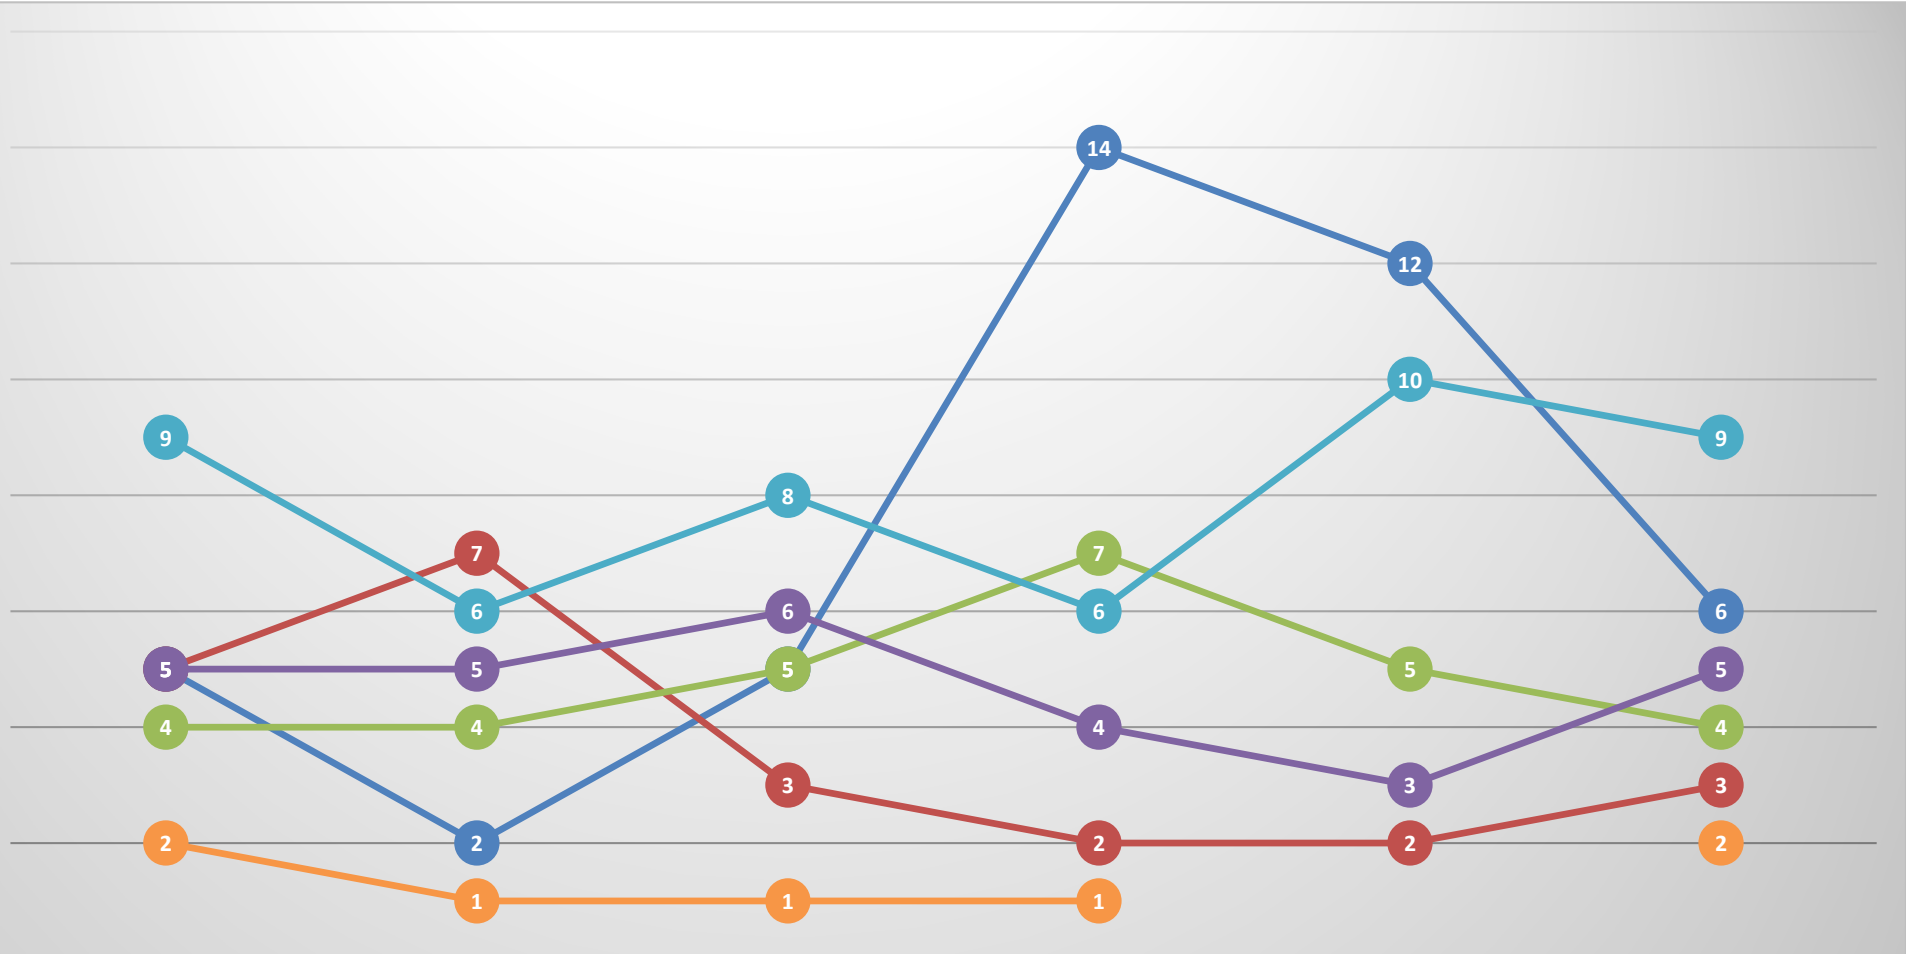

Rimrock Offenses: Rolling 6-Month Totals

	January 2021	February 2021	March 2021	April 2021	May 2021	June 2021
ASSAULT			2	1	2	2
BURGLARY, RESIDENCE						1
DRUGS				1		
DUI/AGG DUI	1	1		1	2	2
MV THEFT				2		1

South Side Offenses: Rolling 6-Month Totals

	January 2021	February 2021	March 2021	April 2021	May 2021	June 2021
ASSAULT	3	7	9	9	11	4
BURGLARY, RESIDENCE	3	5	1	1	3	2
DRUGS	11	5	12	7	7	7
DUI/AGG DUI	2	1	1	3	1	4
MV THEFT	4	14	15	12	10	6
ROBBERY	1	1	2	1	2	1

Southwest Corridor Offenses: Rolling 6-Month Totals

	January 2021	February 2021	March 2021	April 2021	May 2021	June 2021
ASSAULT	3	3	2	9	6	9
BURGLARY, RESIDENCE	4	2	1	3	4	2
DRUGS	10	4	9	8	14	10
DUI/AGG DUI	2	1	3	4	4	2
MV THEFT	15	14	11	9	7	8
ROBBERY	1	0	0	0	1	1

West End Offenses: Rolling 6-Month Totals

	January 2021	February 2021	March 2021	April 2021	May 2021	June 2021
ASSAULT	5	2	5	14	12	6
BURGLARY, RESIDENCE	5	7	3	2	2	3
DRUGS	4	4	5	7	5	4
DUI/AGG DUI	5	5	6	4	3	5
MV THEFT	9	6	8	6	10	9
ROBBERY	2	1	1	1		2