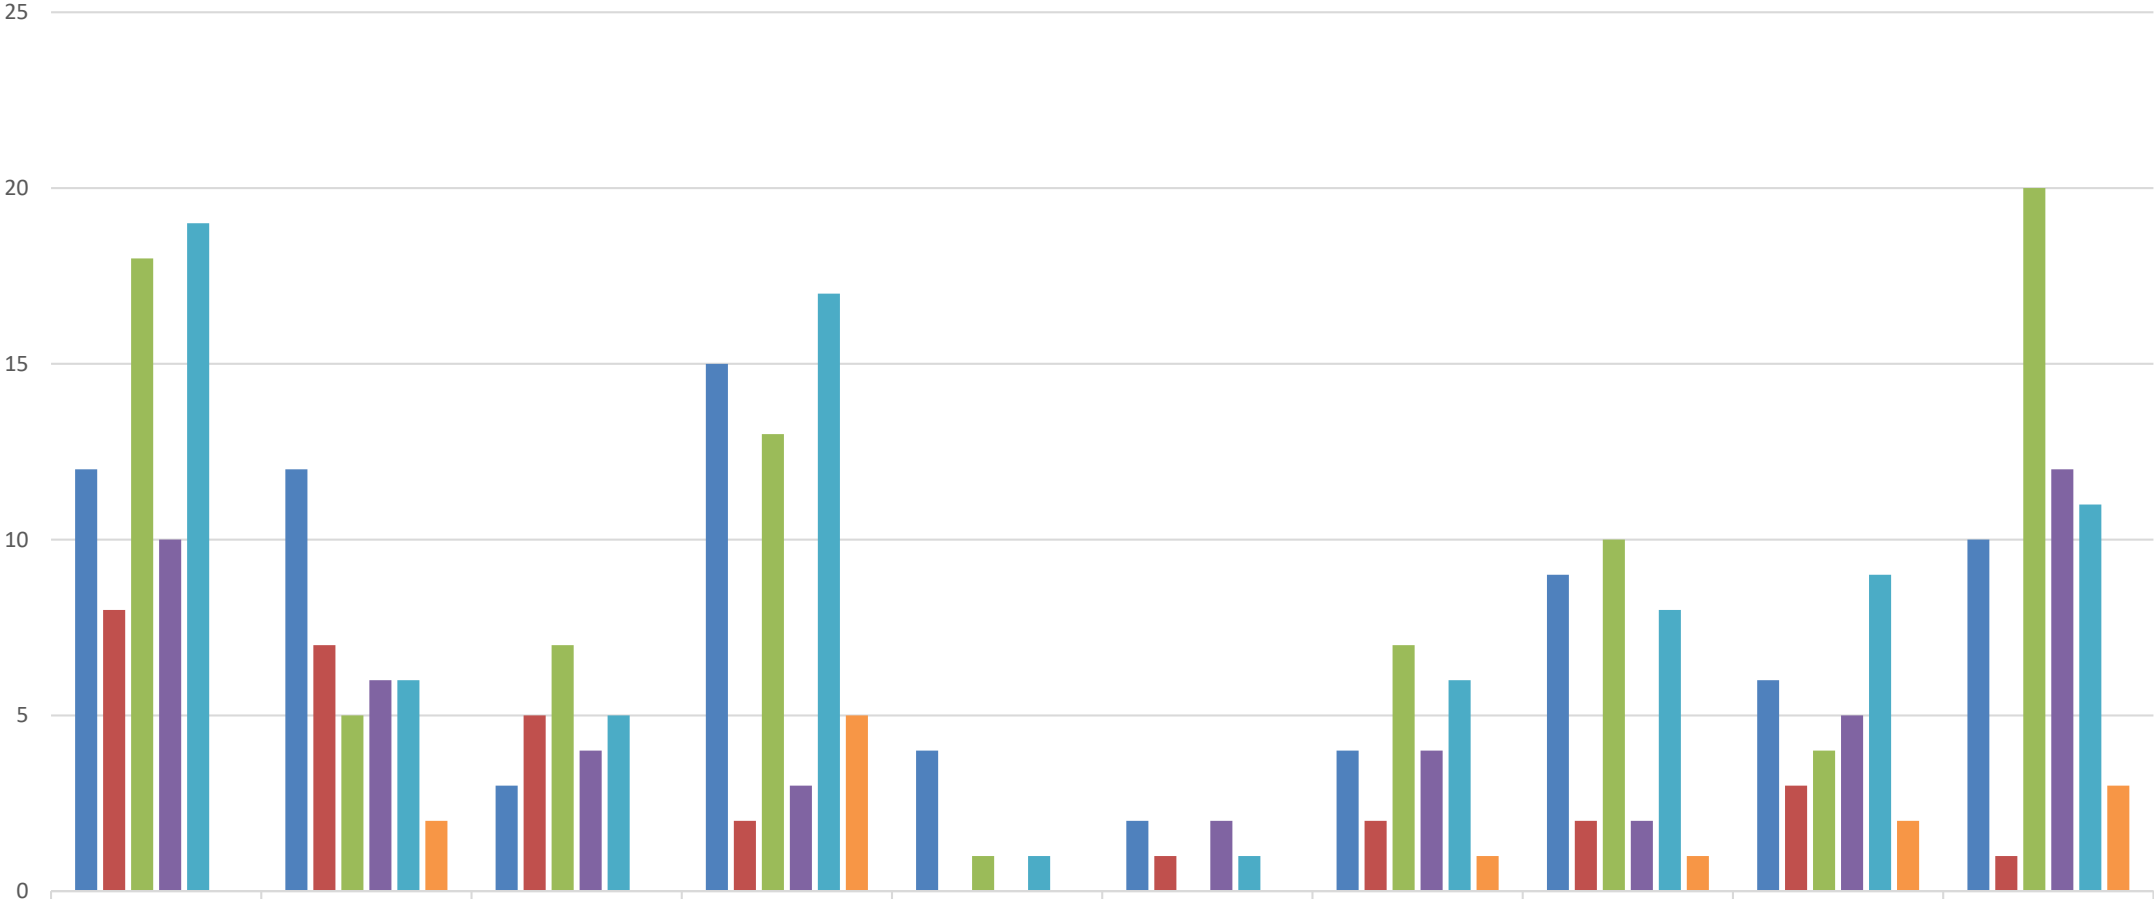

Offenses: June 2021

	Central-Terry	Heights	Midtown Community	North Park	Pioneer Park	Rimrock	South Side	Southwest Corridor	West End	Outside TF Areas
ASSAULT	12	12	3	15	4	2	4	9	6	10
BURGLARY, RESIDENCE	8	7	5	2		1	2	2	3	1
DRUGS	18	5	7	13	1		7	10	4	20
DUI/AGG DUI	10	6	4	3		2	4	2	5	12
MV THEFT	19	6	5	17	1	1	6	8	9	11
ROBBERY		2		5			1	1	2	3