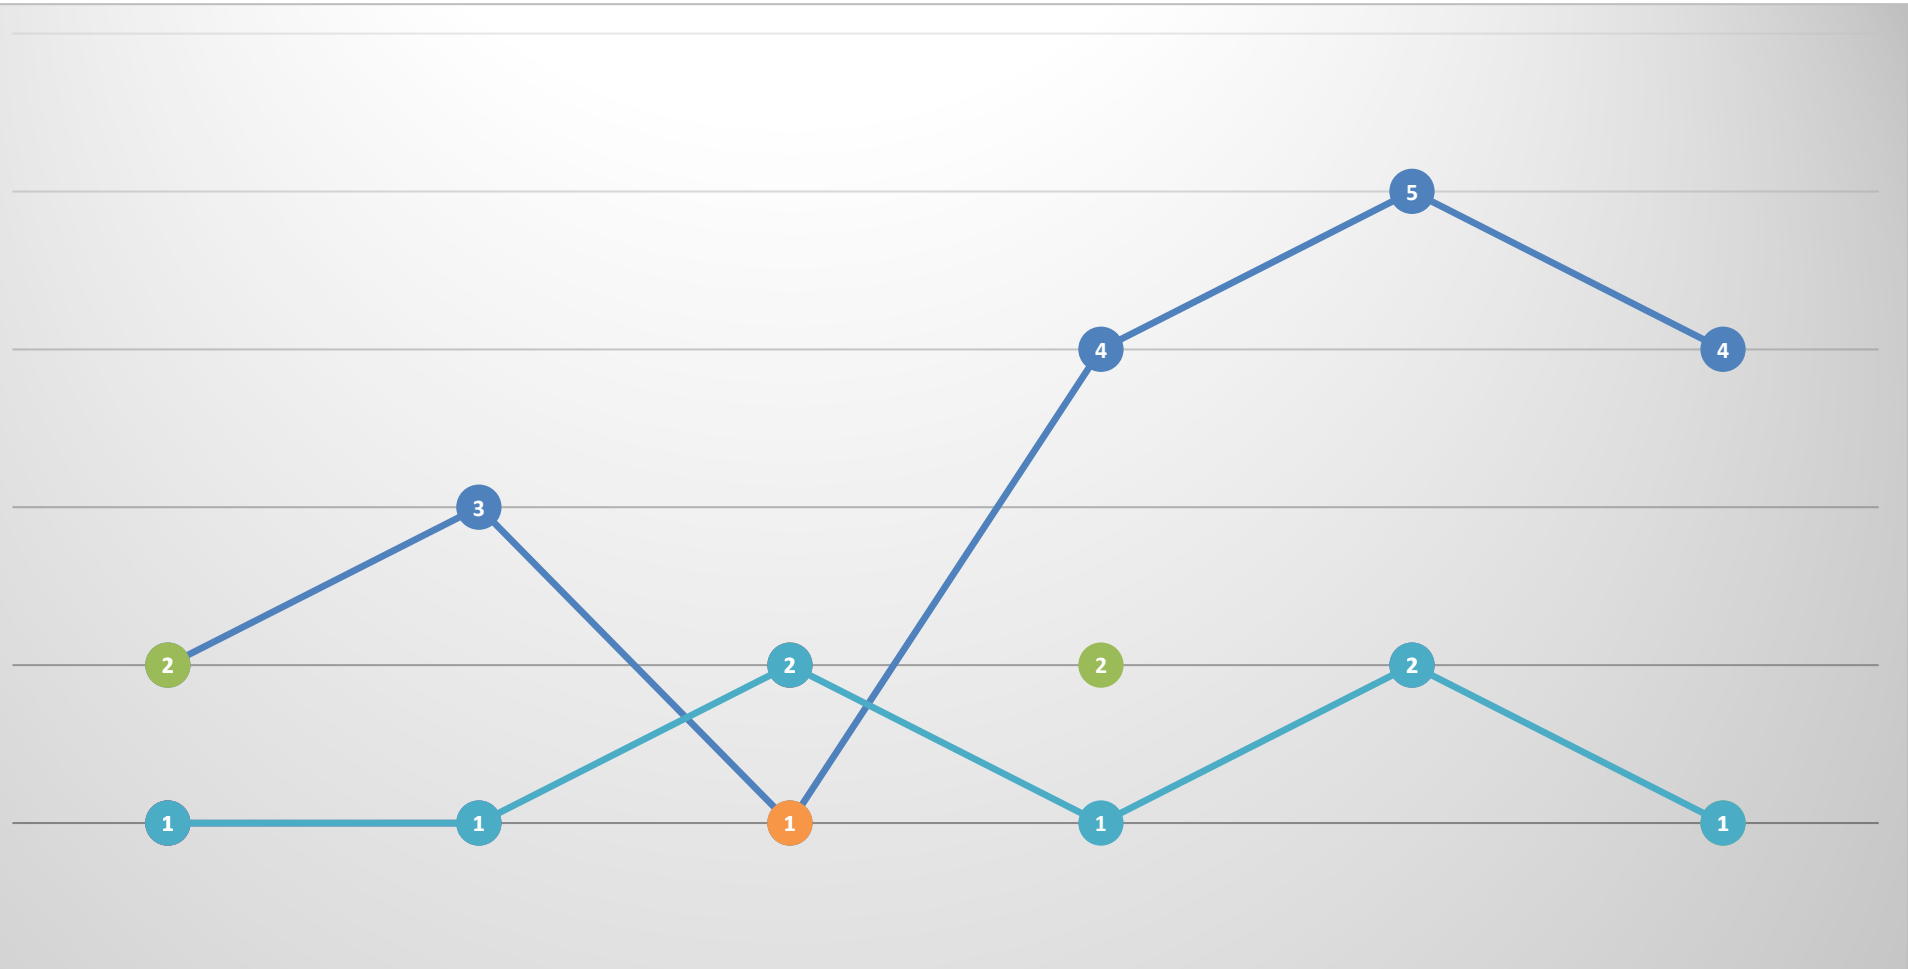

Pioneer Park Offenses: Rolling 6-Month Totals

	January 2021	February 2021	March 2021	April 2021	May 2021	June 2021
ASSAULT	2	3	1	4	5	4
BURGLARY, RESIDENCE	1	1	2	1	2	1
DRUGS	2	1	1	2	1	1
DUI/AGG DUI	1	1	1	1	1	1
MV THEFT	1	1	2	1	2	1
ROBBERY	0	0	1	0	0	0