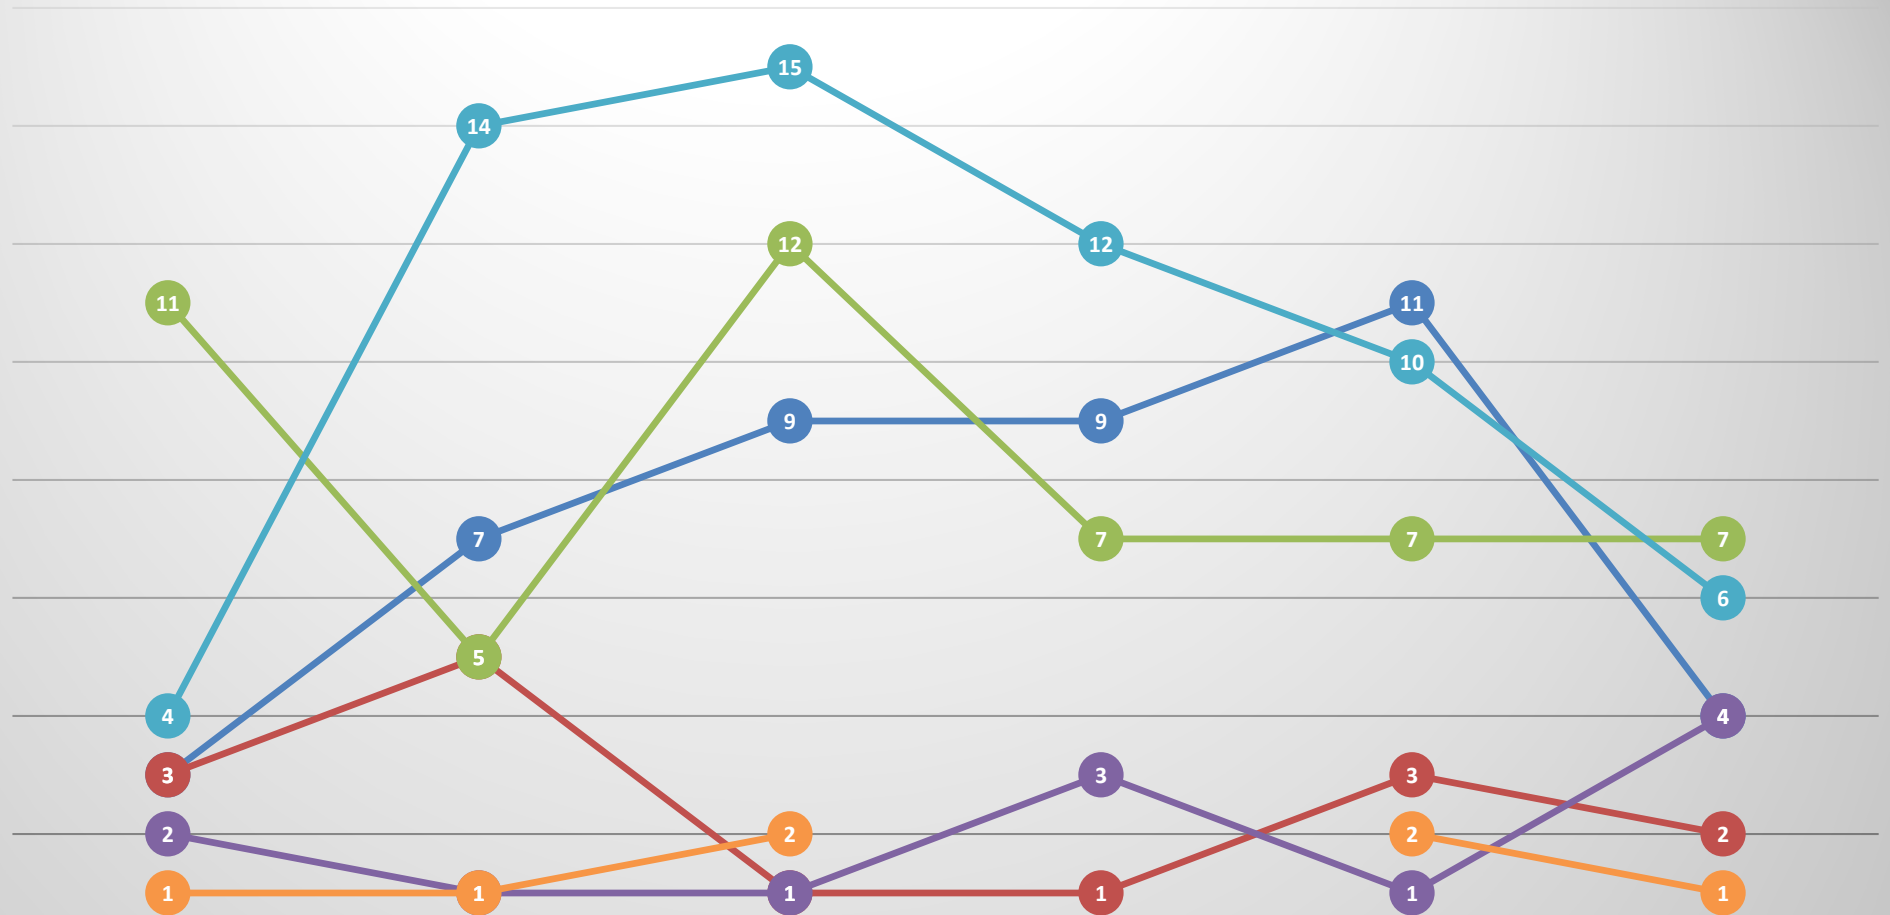

Pioneer Park Offenses: Rolling 6-Month Totals

	January 2021	February 2021	March 2021	April 2021	May 2021	June 2021
ASSAULT	2	3	1	4	5	4
BURGLARY, RESIDENCE	1	1	2	1	2	1
DRUGS	2	1	1	2	1	1
DUI/AGG DUI	1	1	1	1	1	1
MV THEFT	1	1	2	1	2	1
ROBBERY	0	0	1	0	0	0

Heights Offenses: Rolling 6-Month Totals

	January 2021	February 2021	March 2021	April 2021	May 2021	June 2021
ASSAULT	6	5	6	12	20	12
BURGLARY, RESIDENCE	9	6	8	3	2	7
DRUGS	5	4	7	5	8	5
DUI/AGG DUI	4	9	3	9	5	6
MV THEFT	2	6	2	6	6	6
ROBBERY	-	1	2	1	-	2

Rimrock Offenses: Rolling 6-Month Totals

	January 2021	February 2021	March 2021	April 2021	May 2021	June 2021
ASSAULT			2	1	2	2
BURGLARY, RESIDENCE						1
DRUGS				1		
DUI/AGG DUI	1	1		1	2	2
MV THEFT				2		1

South Side Offenses: Rolling 6-Month Totals

	January 2021	February 2021	March 2021	April 2021	May 2021	June 2021
ASSAULT	3	7	9	9	11	4
BURGLARY, RESIDENCE	3	5	1	1	3	2
DRUGS	11	5	12	7	7	7
DUI/AGG DUI	2	1	1	3	1	4
MV THEFT	4	14	15	12	10	6
ROBBERY	1	1	2	1	2	1