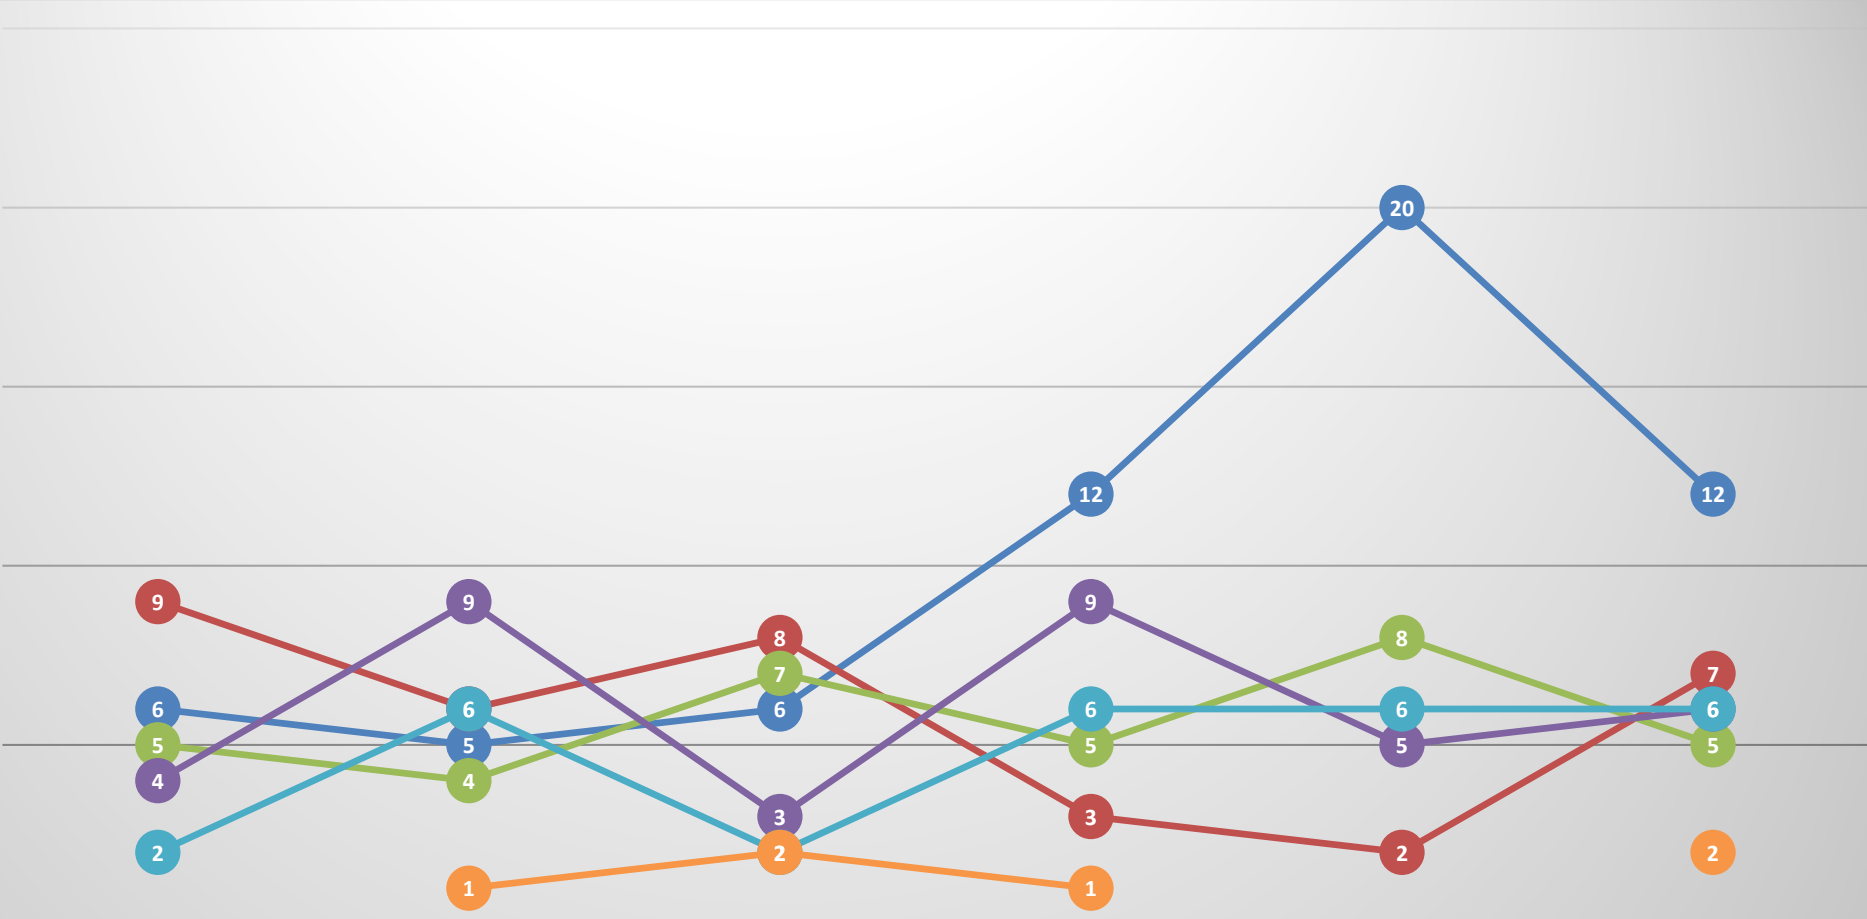

Central Terry Offenses: Rolling 6-Month Totals

	January 2021	February 2021	March 2021	April 2021	May 2021	June 2021
ASSAULT	17	6	12	13	14	12
BURGLARY, RESIDENCE	9	10	2	6	9	8
DRUGS	19	3	10	11	20	18
DUI/AGG DUI	11	7	8	9	6	10
MV THEFT	12	18	15	14	12	19
ROBBERY	1	3	2	2	3	

Pioneer Park Offenses: Rolling 6-Month Totals

	January 2021	February 2021	March 2021	April 2021	May 2021	June 2021
ASSAULT	2	3	1	4	5	4
BURGLARY, RESIDENCE	1	1	2	1	2	1
DRUGS	2	1	1	2	1	1
DUI/AGG DUI	1	1	1	1	1	1
MV THEFT	1	1	2	1	2	1
ROBBERY	0	0	1	0	0	0

Heights Offenses: Rolling 6-Month Totals

	January 2021	February 2021	March 2021	April 2021	May 2021	June 2021
ASSAULT	6	5	6	12	20	12
BURGLARY, RESIDENCE	9	6	8	3	2	7
DRUGS	5	4	7	5	8	5
DUI/AGG DUI	4	9	3	9	5	6
MV THEFT	2	6	2	6	6	6
ROBBERY	-	1	2	1	-	2