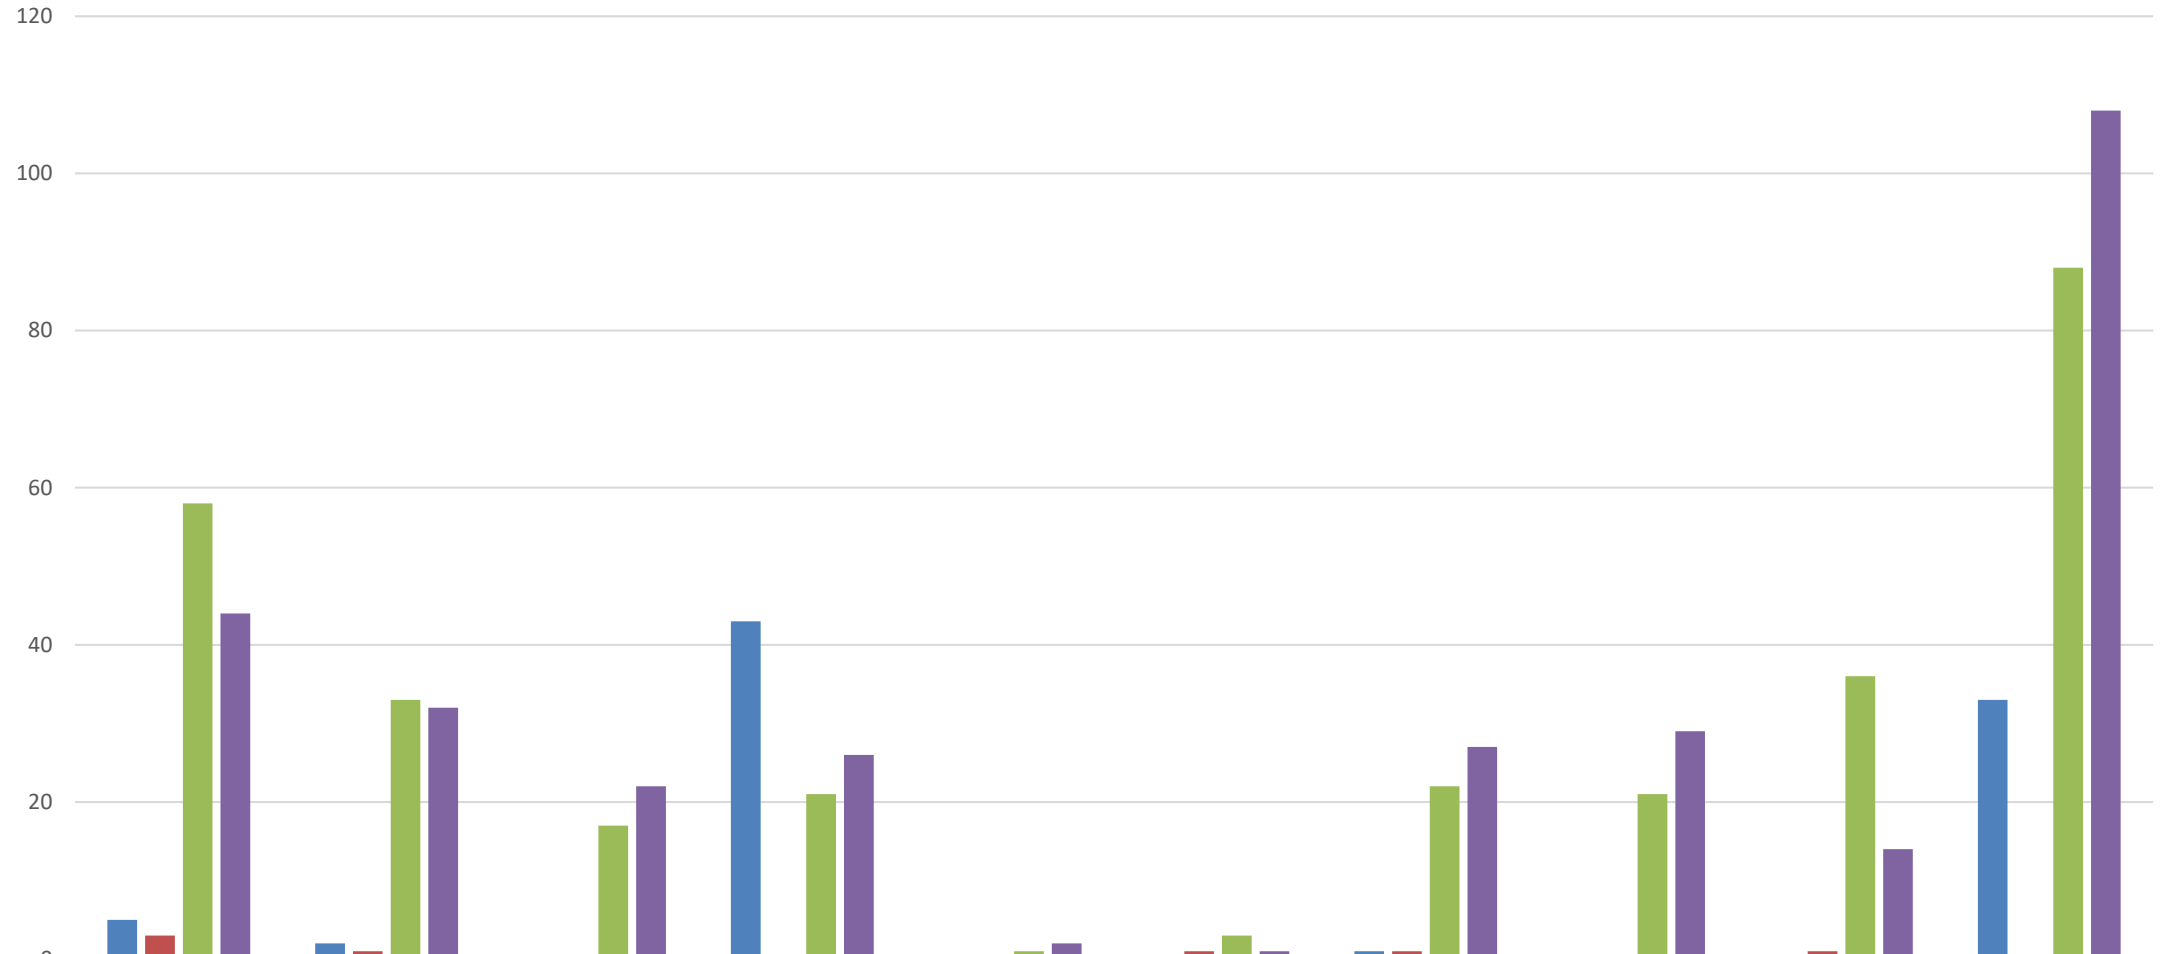

Arrest Charges

Total arrest charges: 434

Arrest Stats: June 2021

Unique arrests

Total unique arrests: 360

Tickets/Citations: June 2021

	Central-Terry	Heights	Midtown Community	North Park	Pioneer Park	Rimrock	South Side	Southwest Corridor	West End	Outside TF Areas
City Ordinance	5	2		43			1			33
Criminal	3	1				1	1		1	
Municipal Infraction	58	33	17	21	1	3	22	21	36	88
Traffic	44	32	22	26	2	1	27	29	14	108