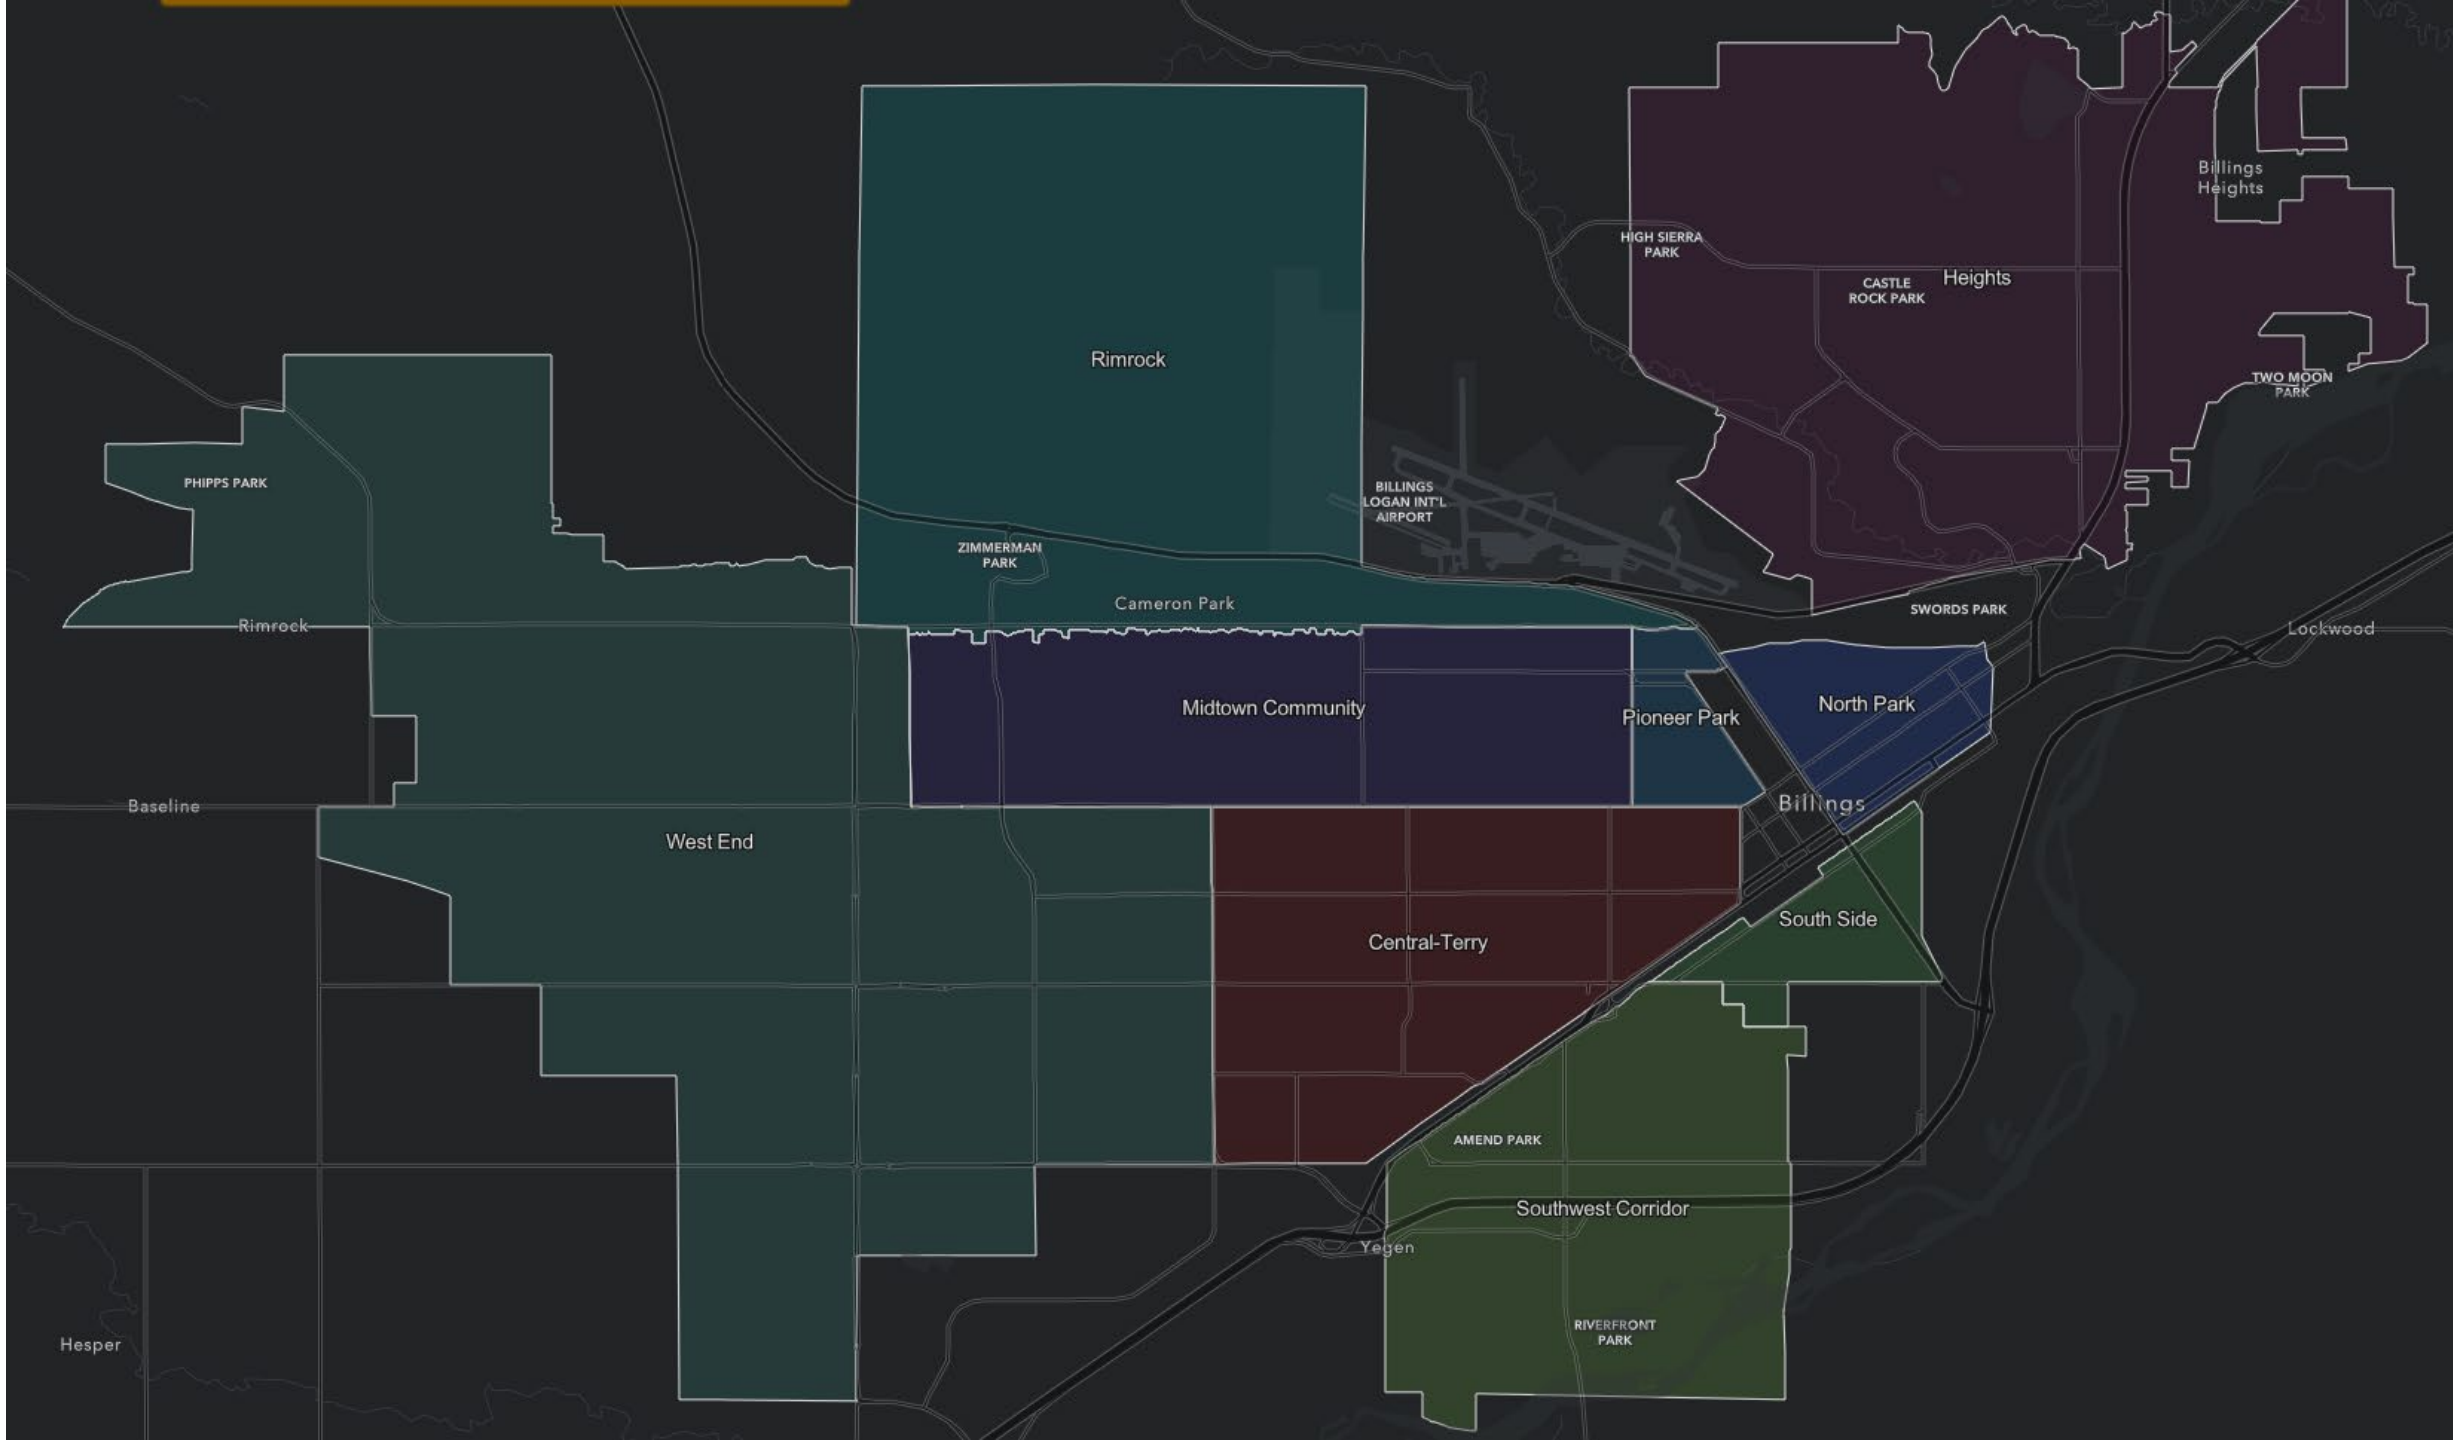

Billings Police Department Task Force Areas Report: July 2021

The monthly task force area reports are also available on the police website: <https://www.ci.billings.mt.us/2736/Monthly-Task-Force-Reports>

Bobbi Johnson, Crime Analyst

Total CFS May 2021: 8,104 (31 Days)

Total CFS June 2021: 7,821 (30 Days)

Calls for Service: June 2021

Percent of Calls that Resulted in Police Reports	Area
21%	Central-Terry
20%	Heights
22%	Midtown Community
20%	North Park
19%	Pioneer Park
26%	Rimrock
24%	South Side
22%	Southwest Corridor
23%	West End
16%	Outside TF Areas
20%	All CFS

The percent represents the ratio of calls to an area that resulted in a police report.

	Central-Terry	Heights	Midtown Community	North Park	Pioneer Park	Rimrock	South Side	Southwest Corridor	West End	Outside TF Areas
■ Calls for Service	1281	1197	528	906	145	106	493	685	963	1517
■ Police Reports	269	238	115	181	27	28	116	148	218	244