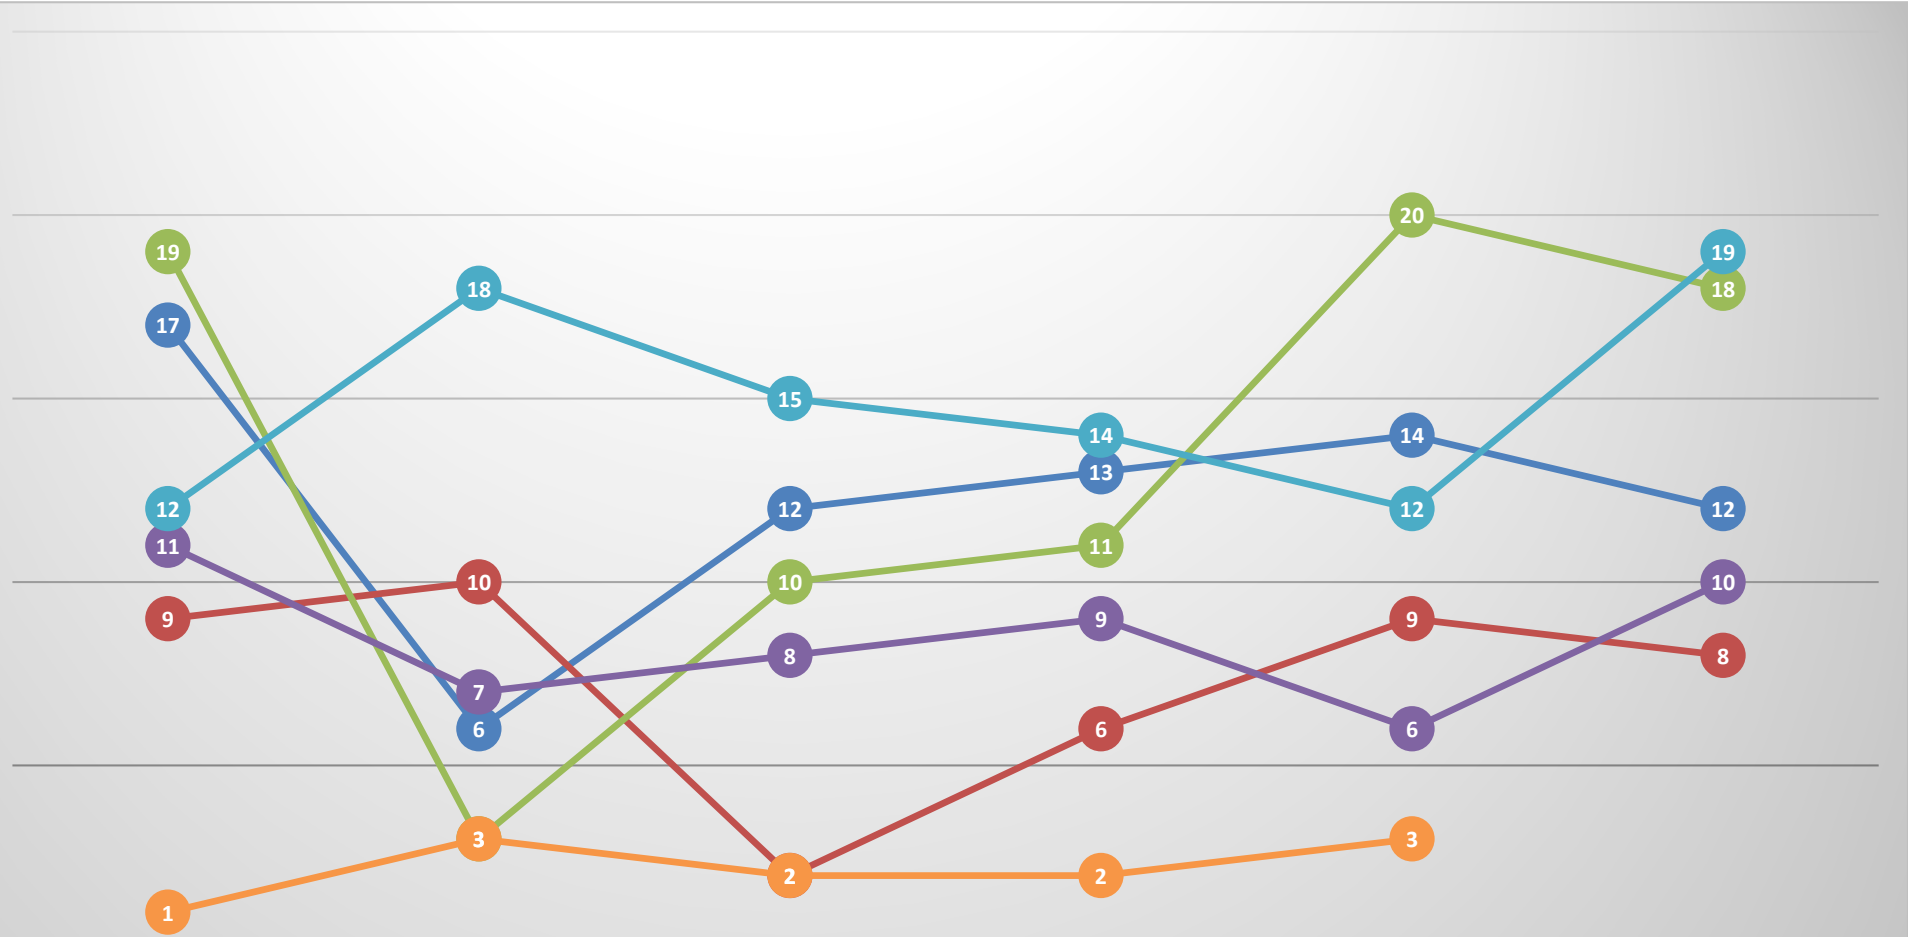

Central Terry Offenses: Rolling 6-Month Totals

	January 2021	February 2021	March 2021	April 2021	May 2021	June 2021
ASSAULT	17	6	12	13	14	12
BURGLARY, RESIDENCE	9	10	2	6	9	8
DRUGS	19	3	10	11	20	18
DUI/AGG DUI	11	7	8	9	6	10
MV THEFT	12	18	15	14	12	19
ROBBERY	1	3	2	2	3