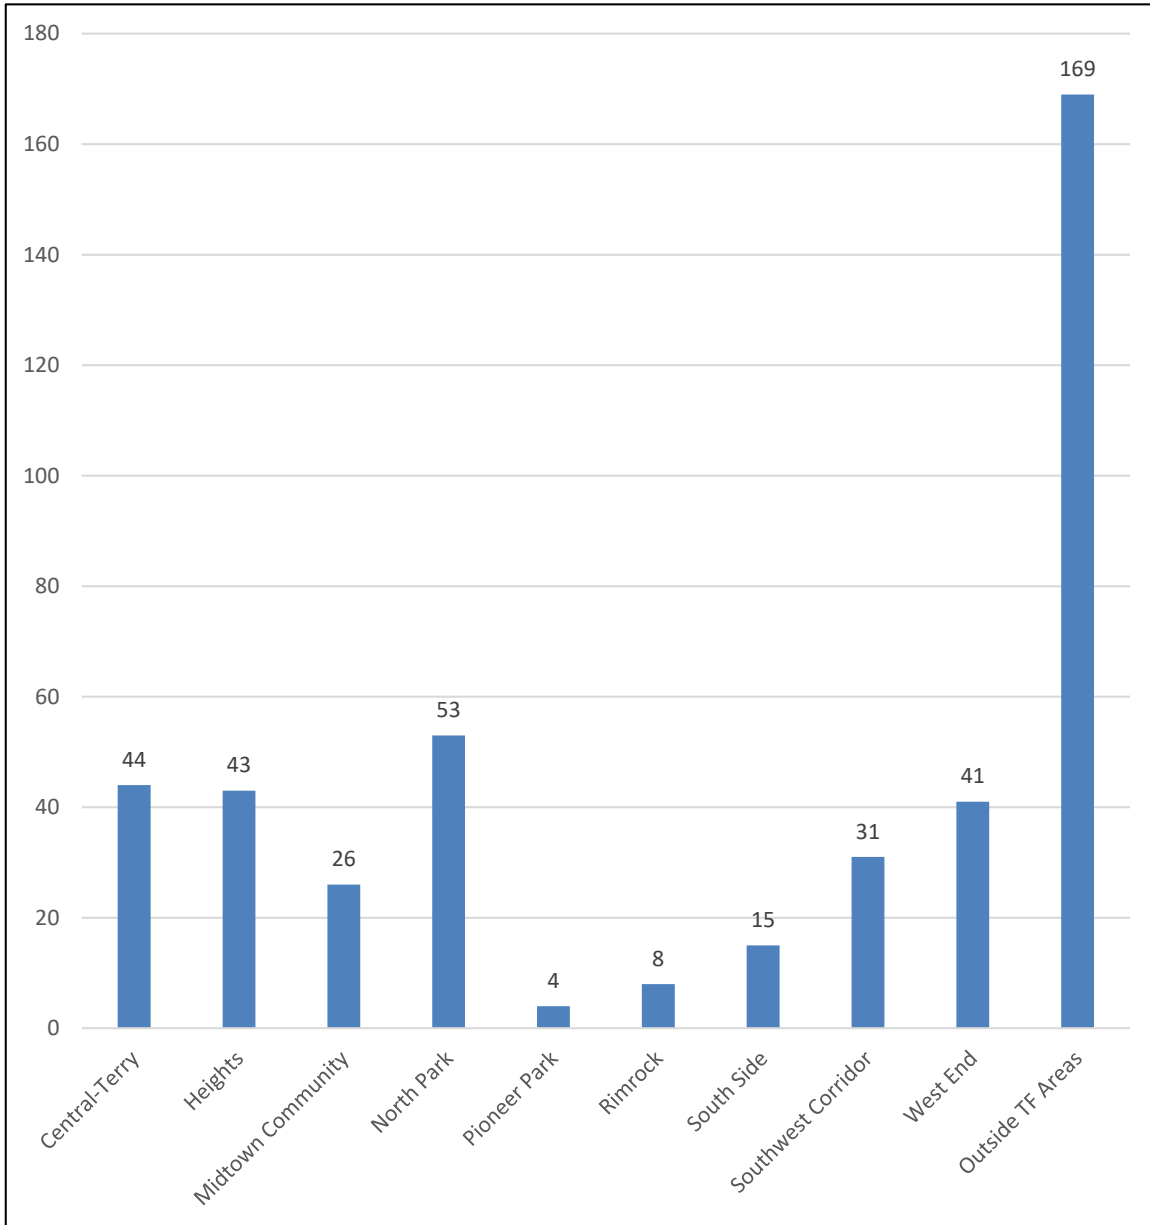

Bobbi Johnson, Crime Analyst

Total CFS May 2021: 8,104 (31 Days)

Total CFS June 2021: 7,821 (30 Days)

Calls for Service: June 2021

Percent of Calls that Resulted in Police Reports	Area
21%	Central-Terry
20%	Heights
22%	Midtown Community
20%	North Park
19%	Pioneer Park
26%	Rimrock
24%	South Side
22%	Southwest Corridor
23%	West End
16%	Outside TF Areas
20%	All CFS

Calls for Service: June 2021 (Traffic-Related)

■ Accident DUI											1
■ Accident Hit and Run	17	19	11	8		3	5	11	16		25
■ Accident Private Property		1			1						
■ Accident Property Damage	40	26	20	10	1	4	7	10	29		55
■ Accident w/Injuries	5	6	7	5		1	2	5	12		19
■ Parking Complaint	9	6	3	7	2		4	4	10		5
■ Traffic Complaint/Investigation	79	47	21	9	1	17	12	27	39		82
■ Traffic Stop	102	102	30	51	11	3	37	41	61		176

Arrest Charges

Total arrest charges: 434

Arrest Stats: June 2021

Unique arrests

Total unique arrests: 360

Tickets/Citations: June 2021

	Central-Terry	Heights	Midtown Community	North Park	Pioneer Park	Rimrock	South Side	Southwest Corridor	West End	Outside TF Areas
City Ordinance	5	2		43			1			33
Criminal	3	1				1	1		1	
Municipal Infraction	58	33	17	21	1	3	22	21	36	88
Traffic	44	32	22	26	2	1	27	29	14	108

Offenses: June 2021

	Central-Terry	Heights	Midtown Community	North Park	Pioneer Park	Rimrock	South Side	Southwest Corridor	West End	Outside TF Areas
ASSAULT	12	12	3	15	4	2	4	9	6	10
BURGLARY, RESIDENCE	8	7	5	2		1	2	2	3	1
DRUGS	18	5	7	13	1		7	10	4	20
DUI/AGG DUI	10	6	4	3		2	4	2	5	12
MV THEFT	19	6	5	17	1	1	6	8	9	11
ROBBERY		2		5			1	1	2	3