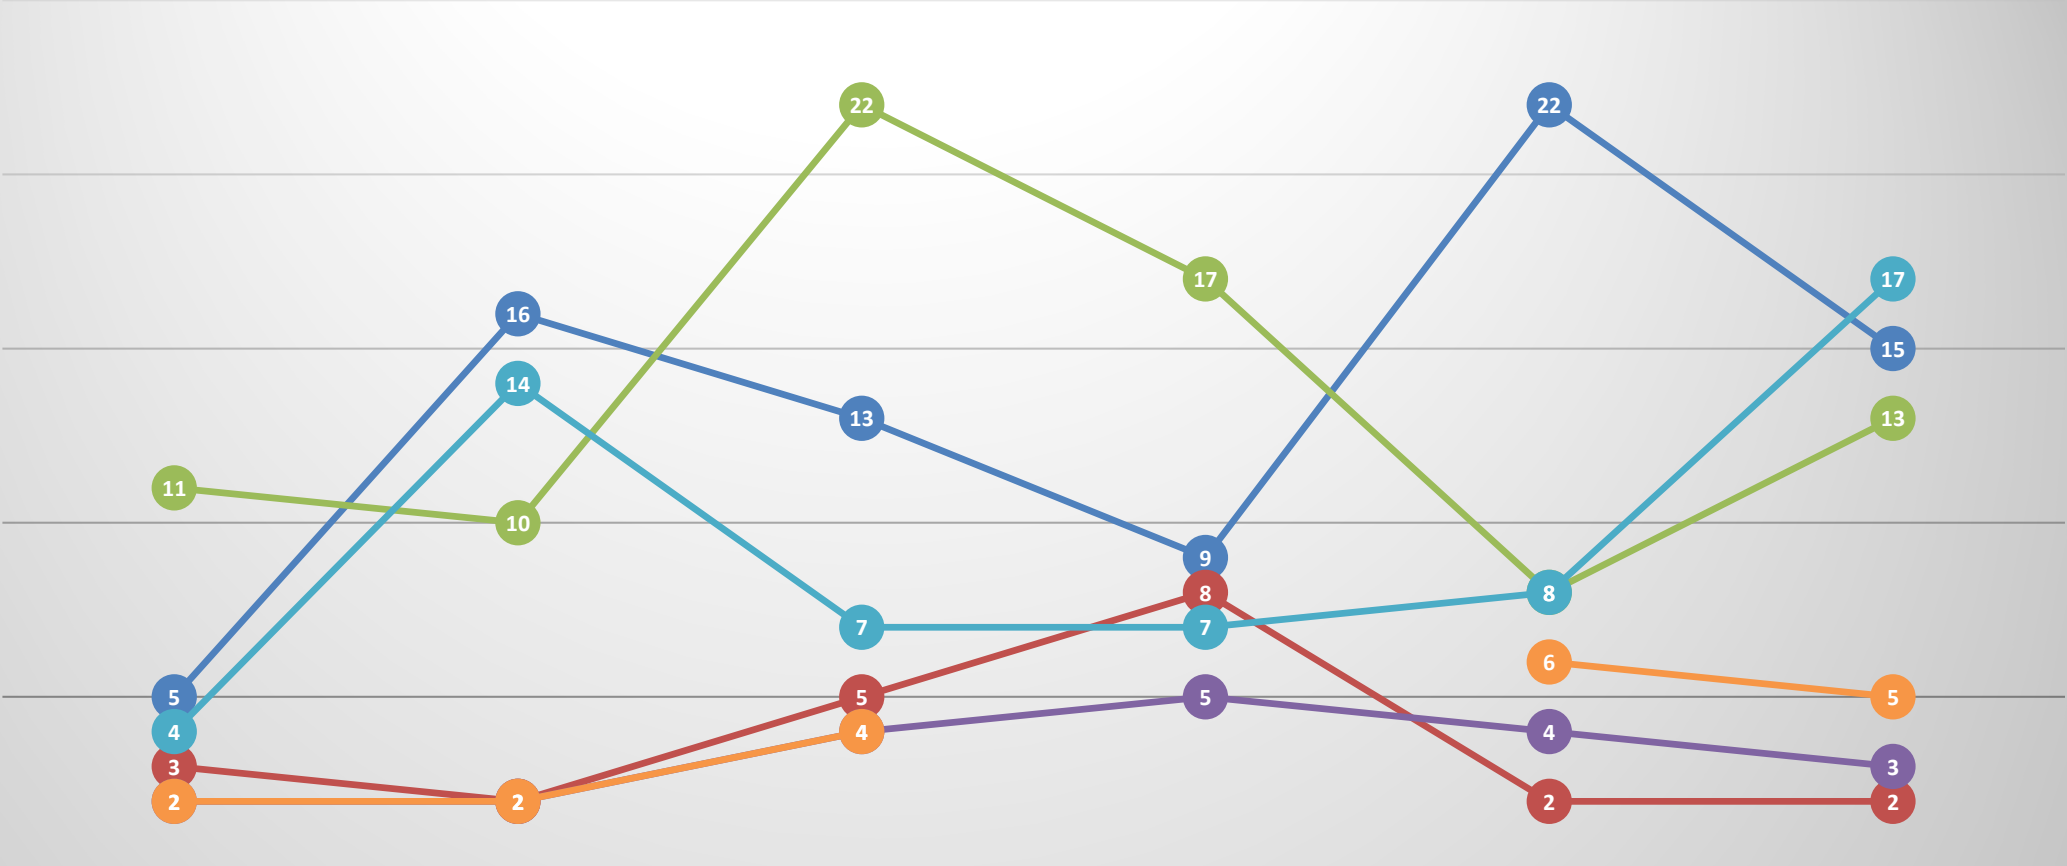

North Park Offenses: Rolling 6-Month Totals

	January 2021	February 2021	March 2021	April 2021	May 2021	June 2021
ASSAULT	5	16	13	9	22	15
BURGLARY, RESIDENCE	3	2	5	8	2	2
DRUGS	11	10	22	17	8	13
DUI/AGG DUI	2	2	4	5	4	3
MV THEFT	4	14	7	7	8	17
ROBBERY	2	2	4	5	6	5