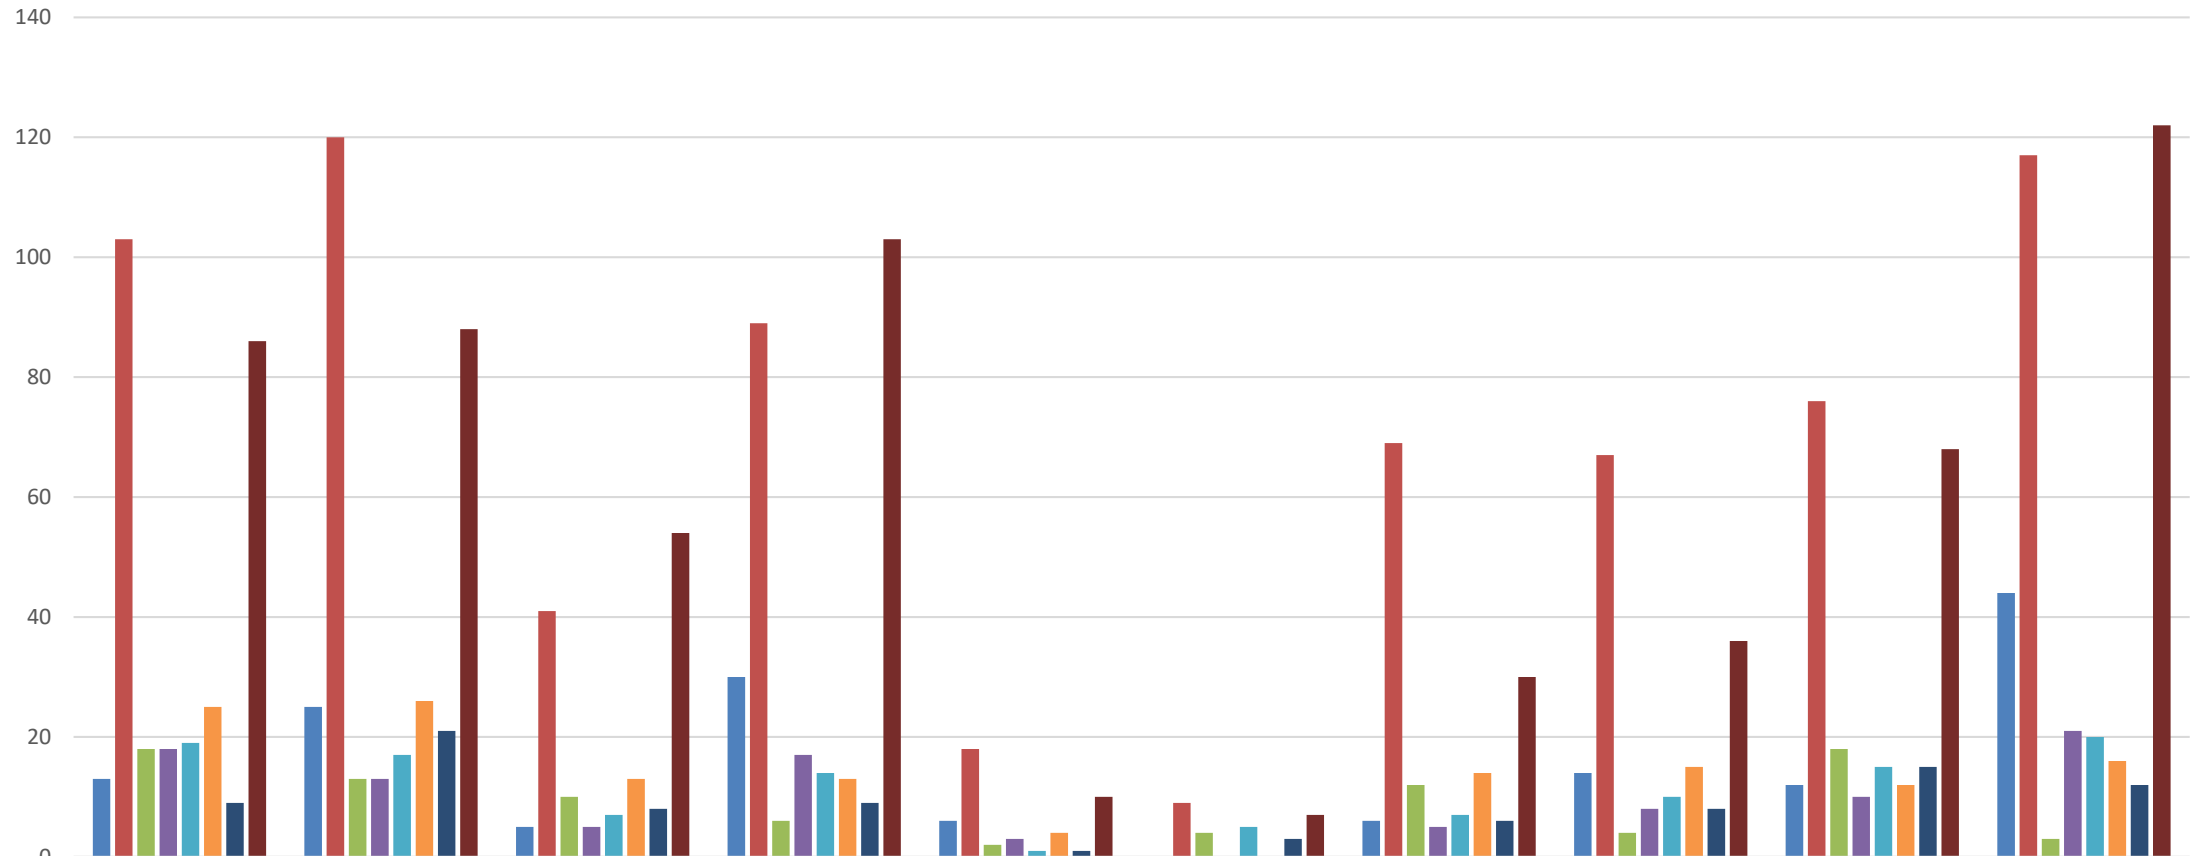

Calls for Service: June 2021 (Select Categories)

	Central-Terry	Heights	Midtown Community	North Park	Pioneer Park	Rimrock	South Side	Southwest Corridor	West End	Outside TF Areas
Area Check	13	25	5	30	6		6	14	12	44
Disturbance	103	120	41	89	18	9	69	67	76	117
Noise Complaint	18	13	10	6	2	4	12	4	18	3
Sick/Injured Person	18	13	5	17	3		5	8	10	21
Suicide Attempts/Threats	19	17	7	14	1	5	7	10	15	20
Threats/Harassment	25	26	13	13	4		14	15	12	16
Vandalism	9	21	8	9	1	3	6	8	15	12
Welfare Check	86	88	54	103	10	7	30	36	68	122