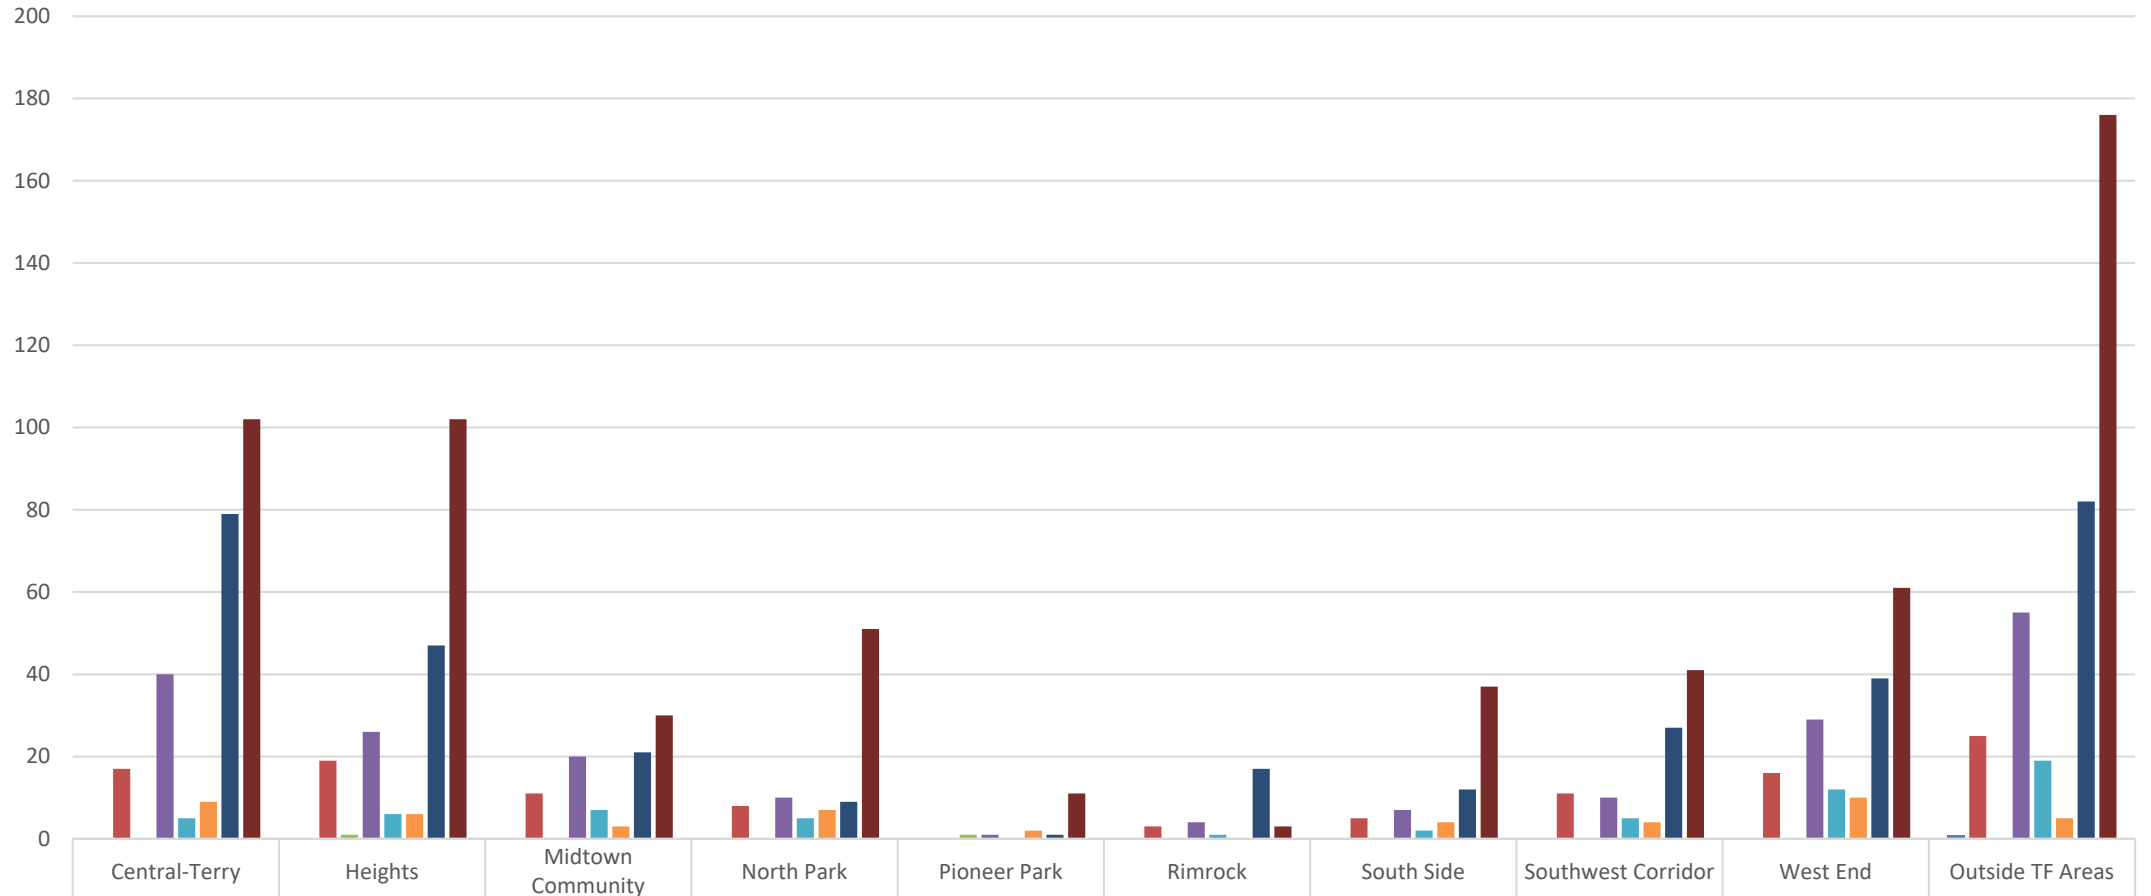

Calls for Service: June 2021 (Traffic-Related)

■ Accident DUI											1
■ Accident Hit and Run	17	19	11	8		3	5	11	16		25
■ Accident Private Property		1			1						
■ Accident Property Damage	40	26	20	10	1	4	7	10	29		55
■ Accident w/Injuries	5	6	7	5		1	2	5	12		19
■ Parking Complaint	9	6	3	7	2		4	4	10		5
■ Traffic Complaint/Investigation	79	47	21	9	1	17	12	27	39		82
■ Traffic Stop	102	102	30	51	11	3	37	41	61		176