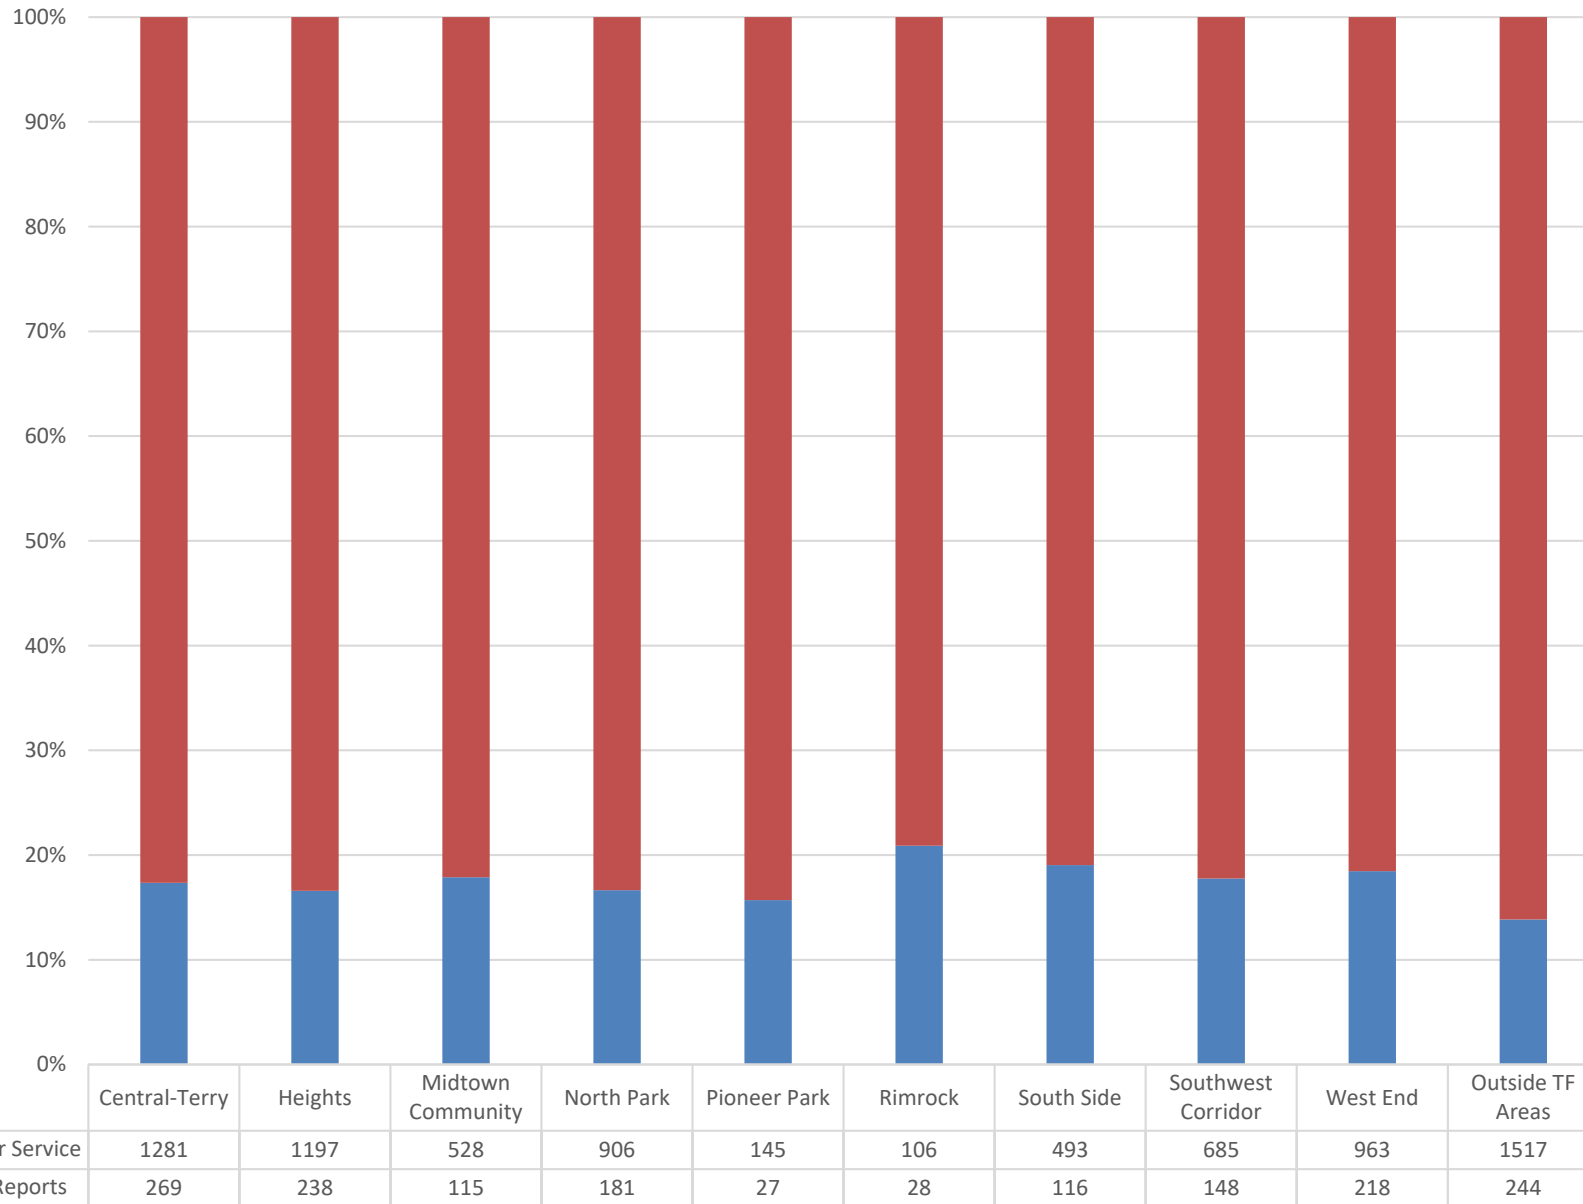

Billings Police Department Task Force Areas Report: July 2021

The monthly task force area reports are also available on the police website: <https://www.ci.billings.mt.us/2736/Monthly-Task-Force-Reports>

Bobbi Johnson, Crime Analyst

Total CFS May 2021: 8,104 (31 Days)

Total CFS June 2021: 7,821 (30 Days)

Calls for Service: June 2021

Percent of Calls that Resulted in Police Reports	Area
21%	Central-Terry
20%	Heights
22%	Midtown Community
20%	North Park
19%	Pioneer Park
26%	Rimrock
24%	South Side
22%	Southwest Corridor
23%	West End
16%	Outside TF Areas
20%	All CFS

The percent represents the ratio of calls to an area that resulted in a police report.

	Central-Terry	Heights	Midtown Community	North Park	Pioneer Park	Rimrock	South Side	Southwest Corridor	West End	Outside TF Areas
■ Calls for Service	1281	1197	528	906	145	106	493	685	963	1517
■ Police Reports	269	238	115	181	27	28	116	148	218	244

South Side Offenses: Rolling 6-Month Totals

	January 2021	February 2021	March 2021	April 2021	May 2021	June 2021
ASSAULT	3	7	9	9	11	4
BURGLARY, RESIDENCE	3	5	1	1	3	2
DRUGS	11	5	12	7	7	7
DUI/AGG DUI	2	1	1	3	1	4
MV THEFT	4	14	15	12	10	6
ROBBERY	1	1	2	1	2	1