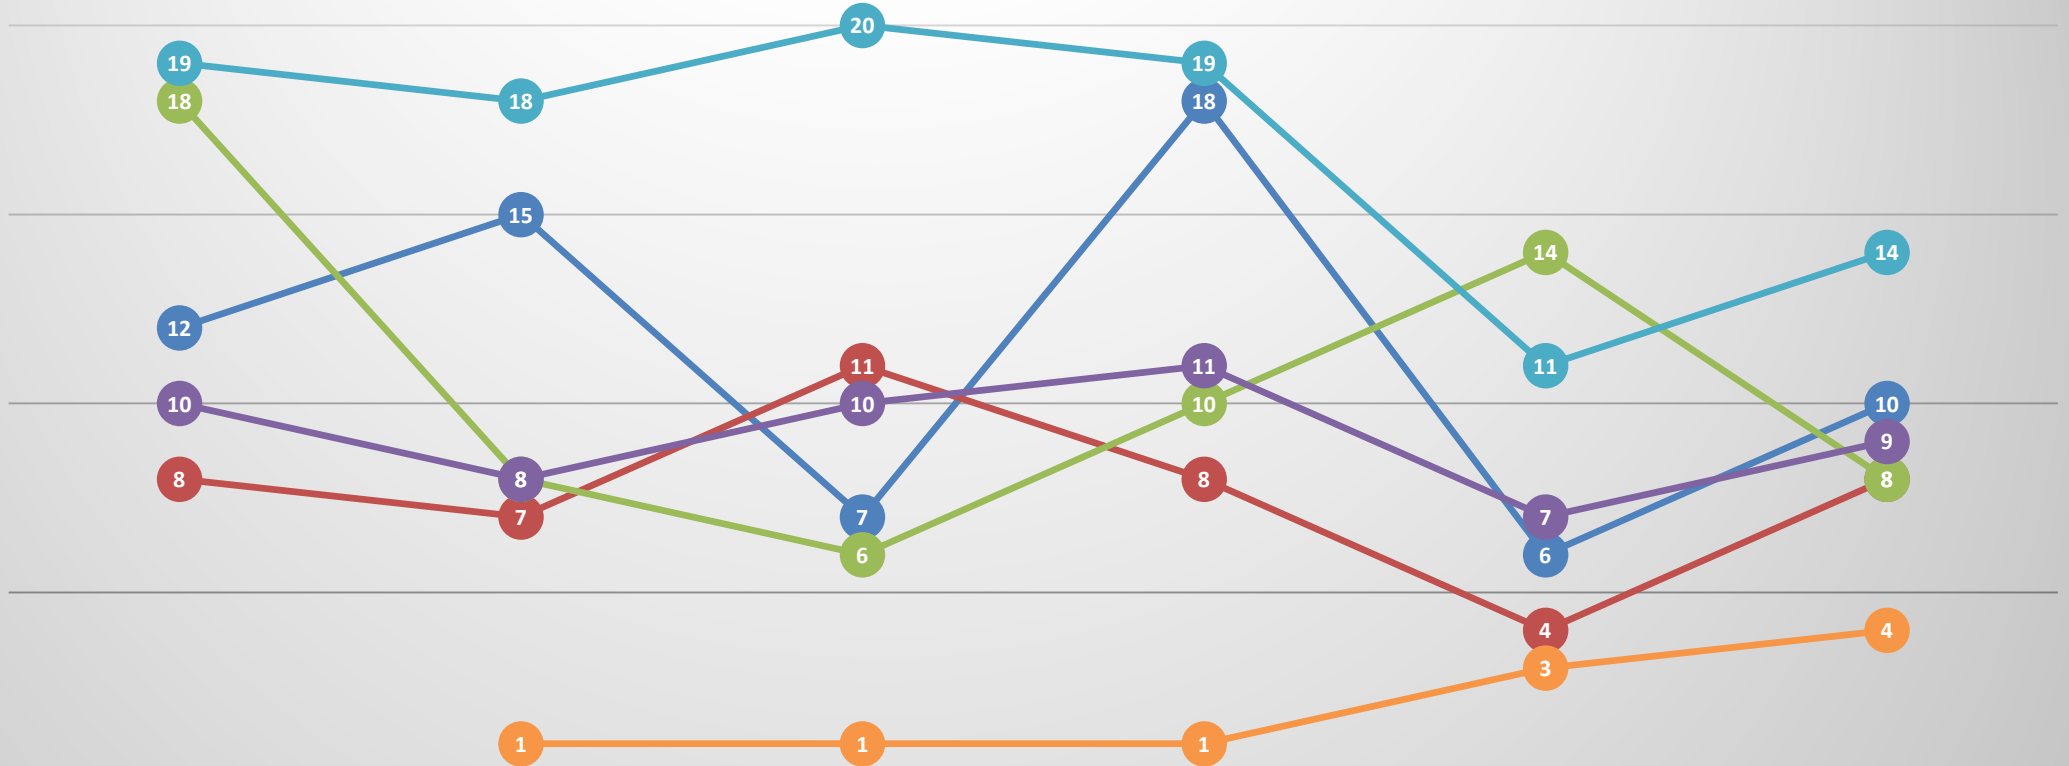

Central Terry Offenses: Rolling 6-Month Totals

	June 2021	July 2021	August 2021	September 2021	October 2021	November 2021
ASSAULT	12	15	7	18	6	10
BURGLARY, RESIDENCE	8	7	11	8	4	8
DRUGS	18	8	6	10	14	8
DUI/AGG DUI	10	8	10	11	7	9
MV THEFT	19	18	20	19	11	14
ROBBERY	-	1	1	1	3	4