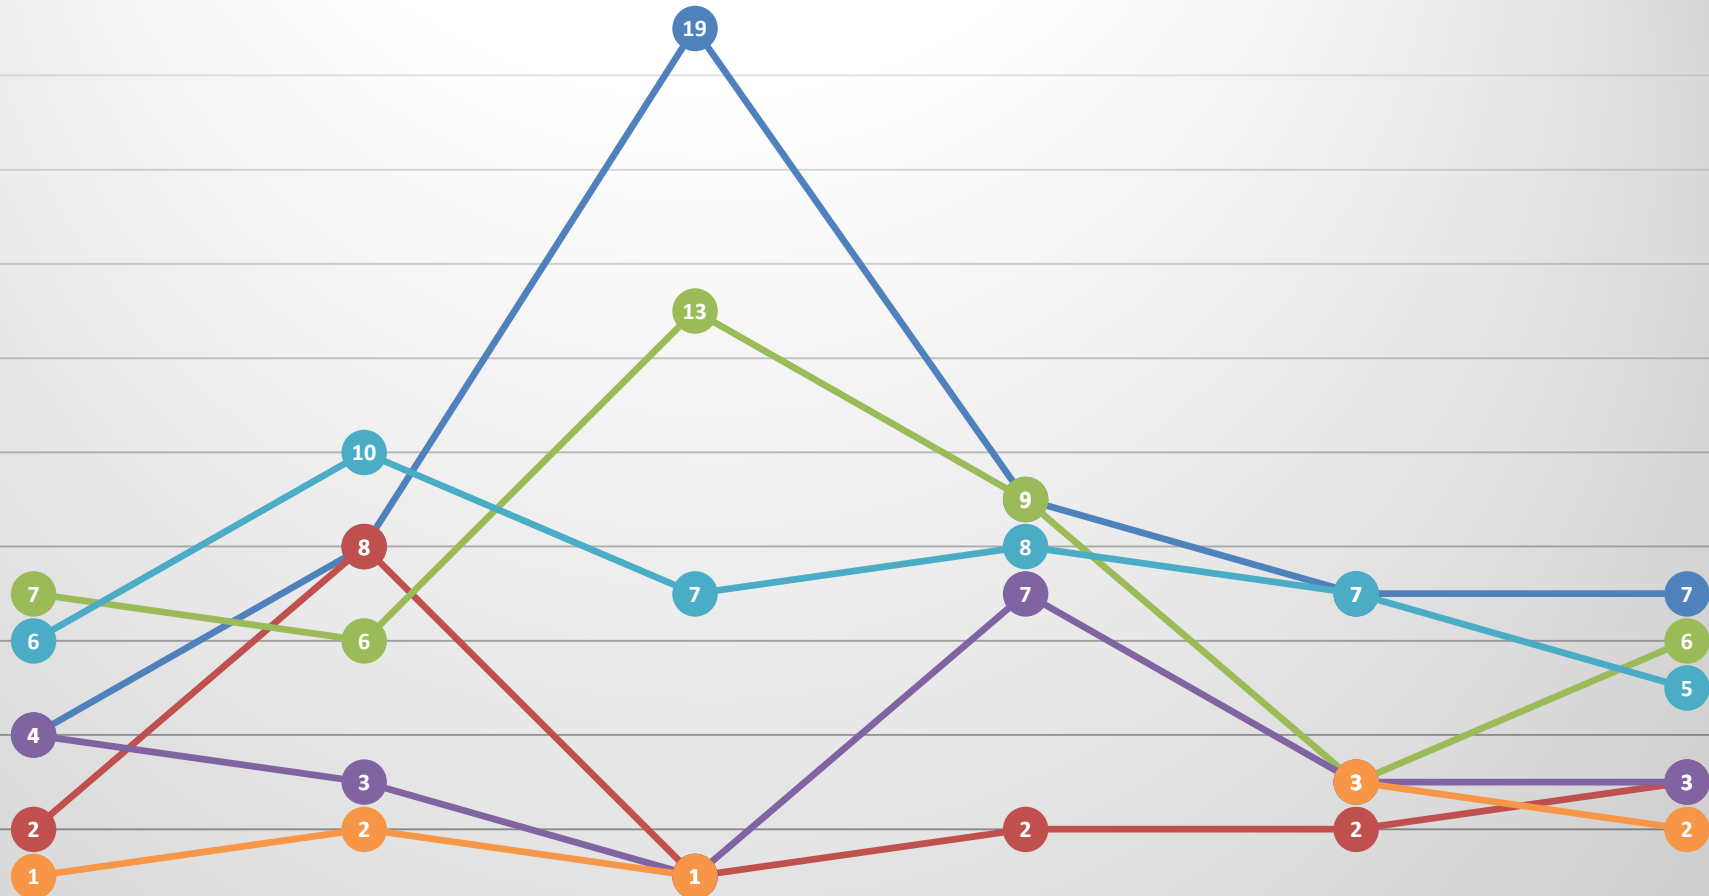

# Pioneer Park Offenses: Rolling 6-Month Totals

	June 2021	July 2021	August 2021	September 2021	October 2021	November 2021
ASSAULT	4	3	2	3	5	1
BURGLARY, RESIDENCE			1	1	3	
DRUGS	1			2	1	
DUI/AGG DUI				1	1	
MV THEFT	1	2	1	1	1	1
ROBBERY					1	1

# Heights Offenses: Rolling 6-Month Totals

	June 2021	July 2021	August 2021	September 2021	October 2021	November 2021
ASSAULT	12	8	9	14	12	11
BURGLARY, RESIDENCE	7	7	4	6	4	7
DRUGS	5	3	16	6	8	5
DUI/AGG DUI	6	5	6	10	5	1
MV THEFT	6	13	13	16	9	6
ROBBERY	2	2	3	1	2	3

# Rimrock Offenses: Rolling 6-Month Totals

	June 2021	July 2021	August 2021	September 2021	October 2021	November 2021
ASSAULT	2			1	1	1
BURGLARY, RESIDENCE	1			1	1	1
DRUGS						2
DUI/AGG DUI	2	1	1		1	2
MV THEFT	1				1	1

# South Side Offenses: Rolling 6-Month Totals

	June 2021	July 2021	August 2021	September 2021	October 2021	November 2021
ASSAULT	4	8	19	9	7	7
BURGLARY, RESIDENCE	2	8	1	2	2	3
DRUGS	7	6	13	9	3	6
DUI/AGG DUI	4	3	1	7	3	3
MV THEFT	6	10	7	8	7	5
ROBBERY	1	2	1	2	3	2