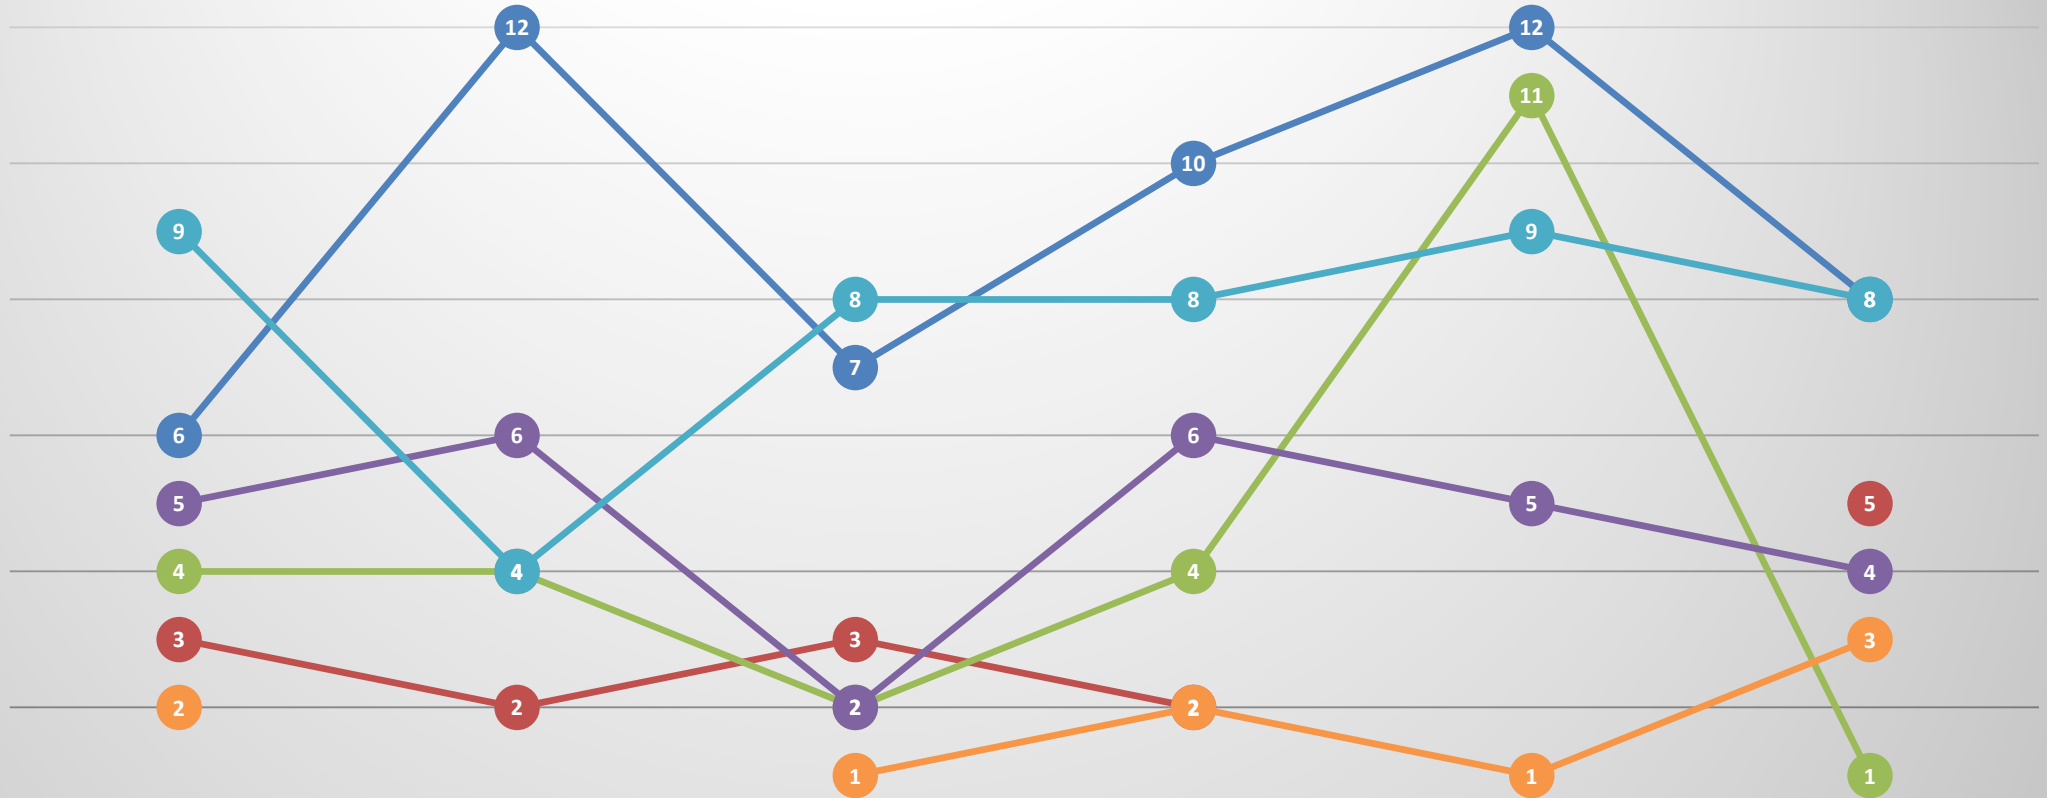

# Rimrock Offenses: Rolling 6-Month Totals

	June 2021	July 2021	August 2021	September 2021	October 2021	November 2021
ASSAULT	2			1	1	1
BURGLARY, RESIDENCE	1			1	1	1
DRUGS						2
DUI/AGG DUI	2	1	1		1	2
MV THEFT	1				1	1

# South Side Offenses: Rolling 6-Month Totals

	June 2021	July 2021	August 2021	September 2021	October 2021	November 2021
ASSAULT	4	8	19	9	7	7
BURGLARY, RESIDENCE	2	8	1	2	2	3
DRUGS	7	6	13	9	3	6
DUI/AGG DUI	4	3	1	7	3	3
MV THEFT	6	10	7	8	7	5
ROBBERY	1	2	1	2	3	2

# Southwest Corridor Offenses: Rolling 6-Month Totals

	June 2021	July 2021	August 2021	September 2021	October 2021	November 2021
ASSAULT	9	10	9	9	5	4
BURGLARY, RESIDENCE	2	1	1	6	4	2
DRUGS	10	6	8	6	15	10
DUI/AGG DUI	2	2	3	3	6	4
MV THEFT	8	12	9	5	7	6
ROBBERY	1	1	1	1		2

# West End Offenses: Rolling 6-Month Totals

	June 2021	July 2021	August 2021	September 2021	October 2021	November 2021
ASSAULT	6	12	7	10	12	8
BURGLARY, RESIDENCE	3	2	3	2	5	5
DRUGS	4	4	2	4	11	1
DUI/AGG DUI	5	6	2	6	5	4
MV THEFT	9	4	8	8	9	8
ROBBERY	2	2	1	2	1	3