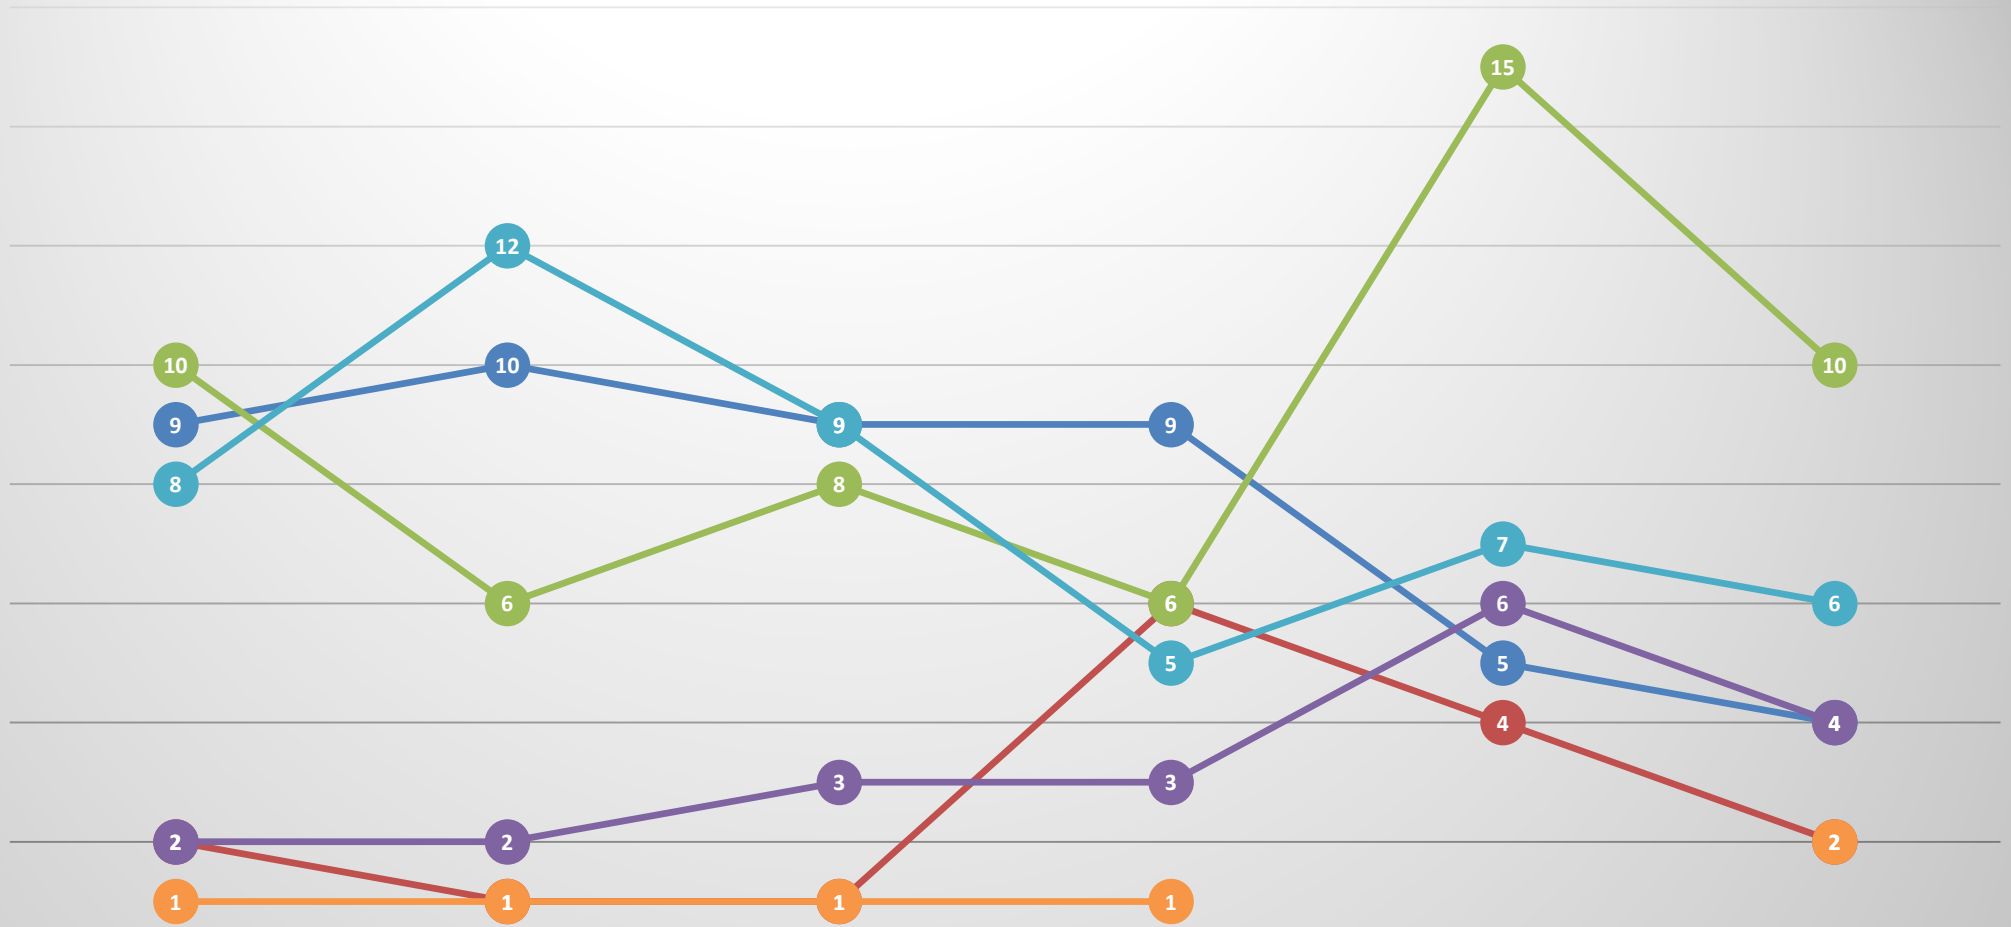

# Heights Offenses: Rolling 6-Month Totals

	June 2021	July 2021	August 2021	September 2021	October 2021	November 2021
ASSAULT	12	8	9	14	12	11
BURGLARY, RESIDENCE	7	7	4	6	4	7
DRUGS	5	3	16	6	8	5
DUI/AGG DUI	6	5	6	10	5	1
MV THEFT	6	13	13	16	9	6
ROBBERY	2	2	3	1	2	3

# Rimrock Offenses: Rolling 6-Month Totals

	June 2021	July 2021	August 2021	September 2021	October 2021	November 2021
ASSAULT	2			1	1	1
BURGLARY, RESIDENCE	1			1	1	1
DRUGS						2
DUI/AGG DUI	2	1	1		1	2
MV THEFT	1				1	1

# South Side Offenses: Rolling 6-Month Totals

	June 2021	July 2021	August 2021	September 2021	October 2021	November 2021
ASSAULT	4	8	19	9	7	7
BURGLARY, RESIDENCE	2	8	1	2	2	3
DRUGS	7	6	13	9	3	6
DUI/AGG DUI	4	3	1	7	3	3
MV THEFT	6	10	7	8	7	5
ROBBERY	1	2	1	2	3	2

# Southwest Corridor Offenses: Rolling 6-Month Totals

	June 2021	July 2021	August 2021	September 2021	October 2021	November 2021
ASSAULT	9	10	9	9	5	4
BURGLARY, RESIDENCE	2	1	1	6	4	2
DRUGS	10	6	8	6	15	10
DUI/AGG DUI	2	2	3	3	6	4
MV THEFT	8	12	9	5	7	6
ROBBERY	1	1	1	1		2