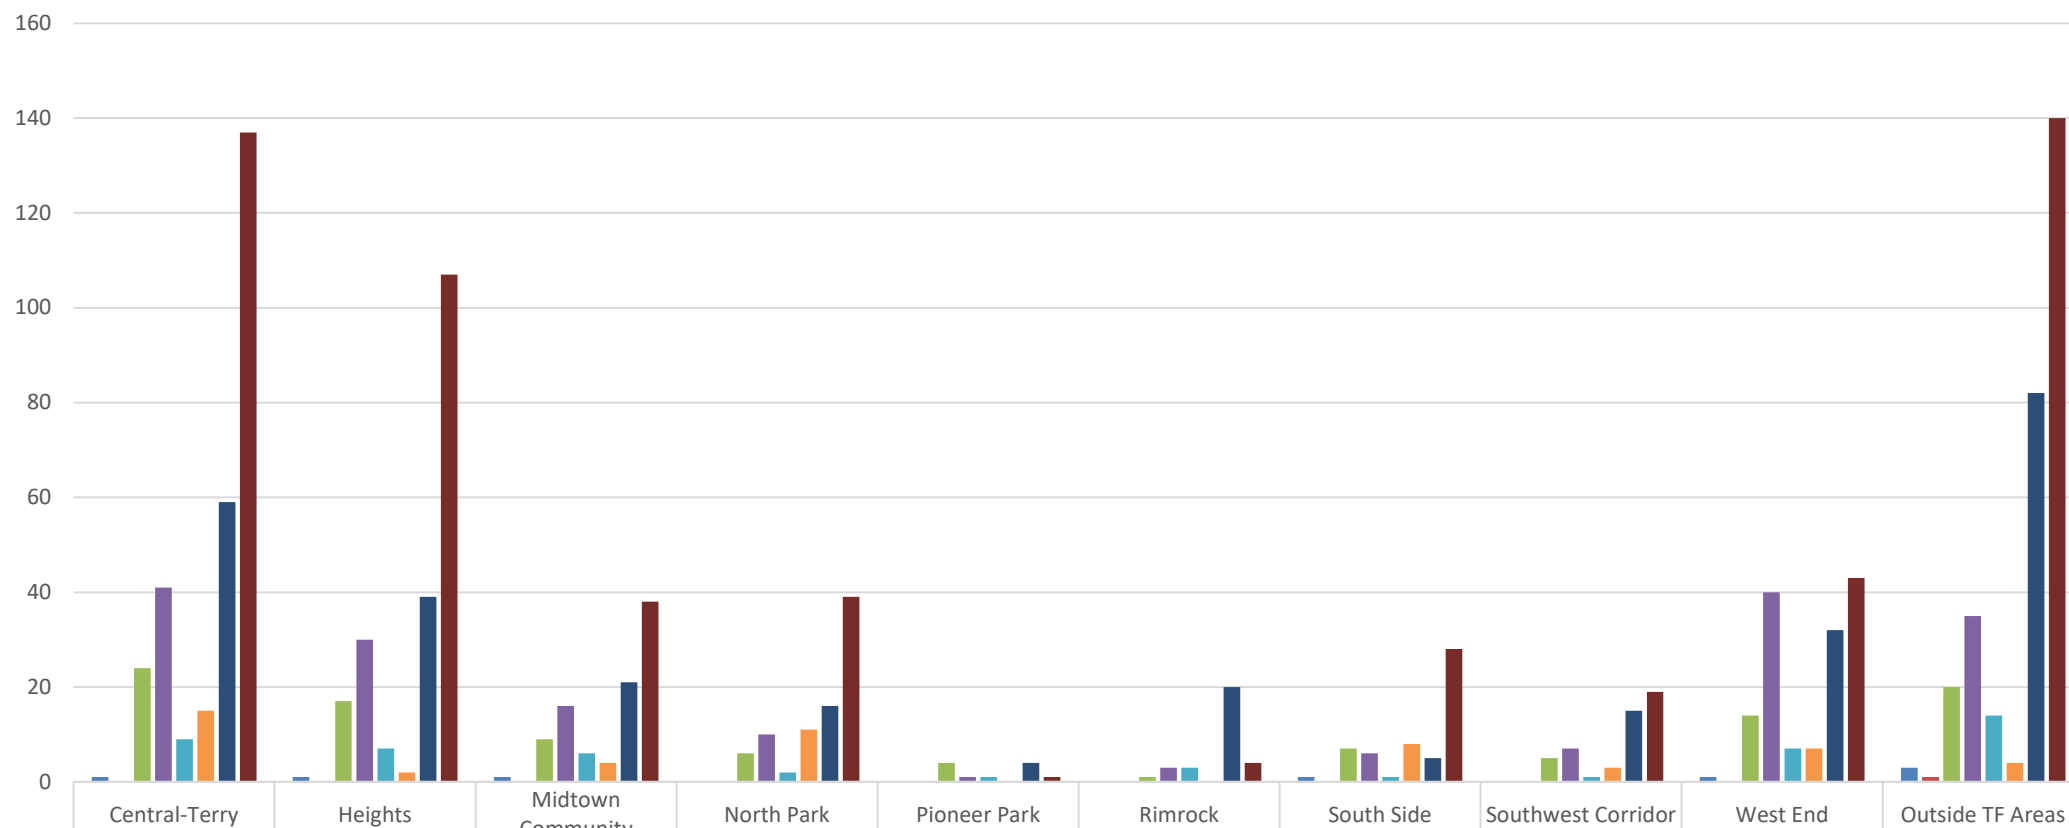

Calls for Service: November 2021 (Traffic-Related)

Abandoned Vehicle	1	1	1				1		1	3
Accident Alert Policy										1
Accident Hit and Run	24	17	9	6	4	1	7	5	14	20
Accident Property Damage	41	30	16	10	1	3	6	7	40	35
Accident w/Injuries	9	7	6	2	1	3	1	1	7	14
Parking Complaint	15	2	4	11			8	3	7	4
Traffic Complaint/Investigation	59	39	21	16	4	20	5	15	32	82
Traffic Stop	137	107	38	39	1	4	28	19	43	140