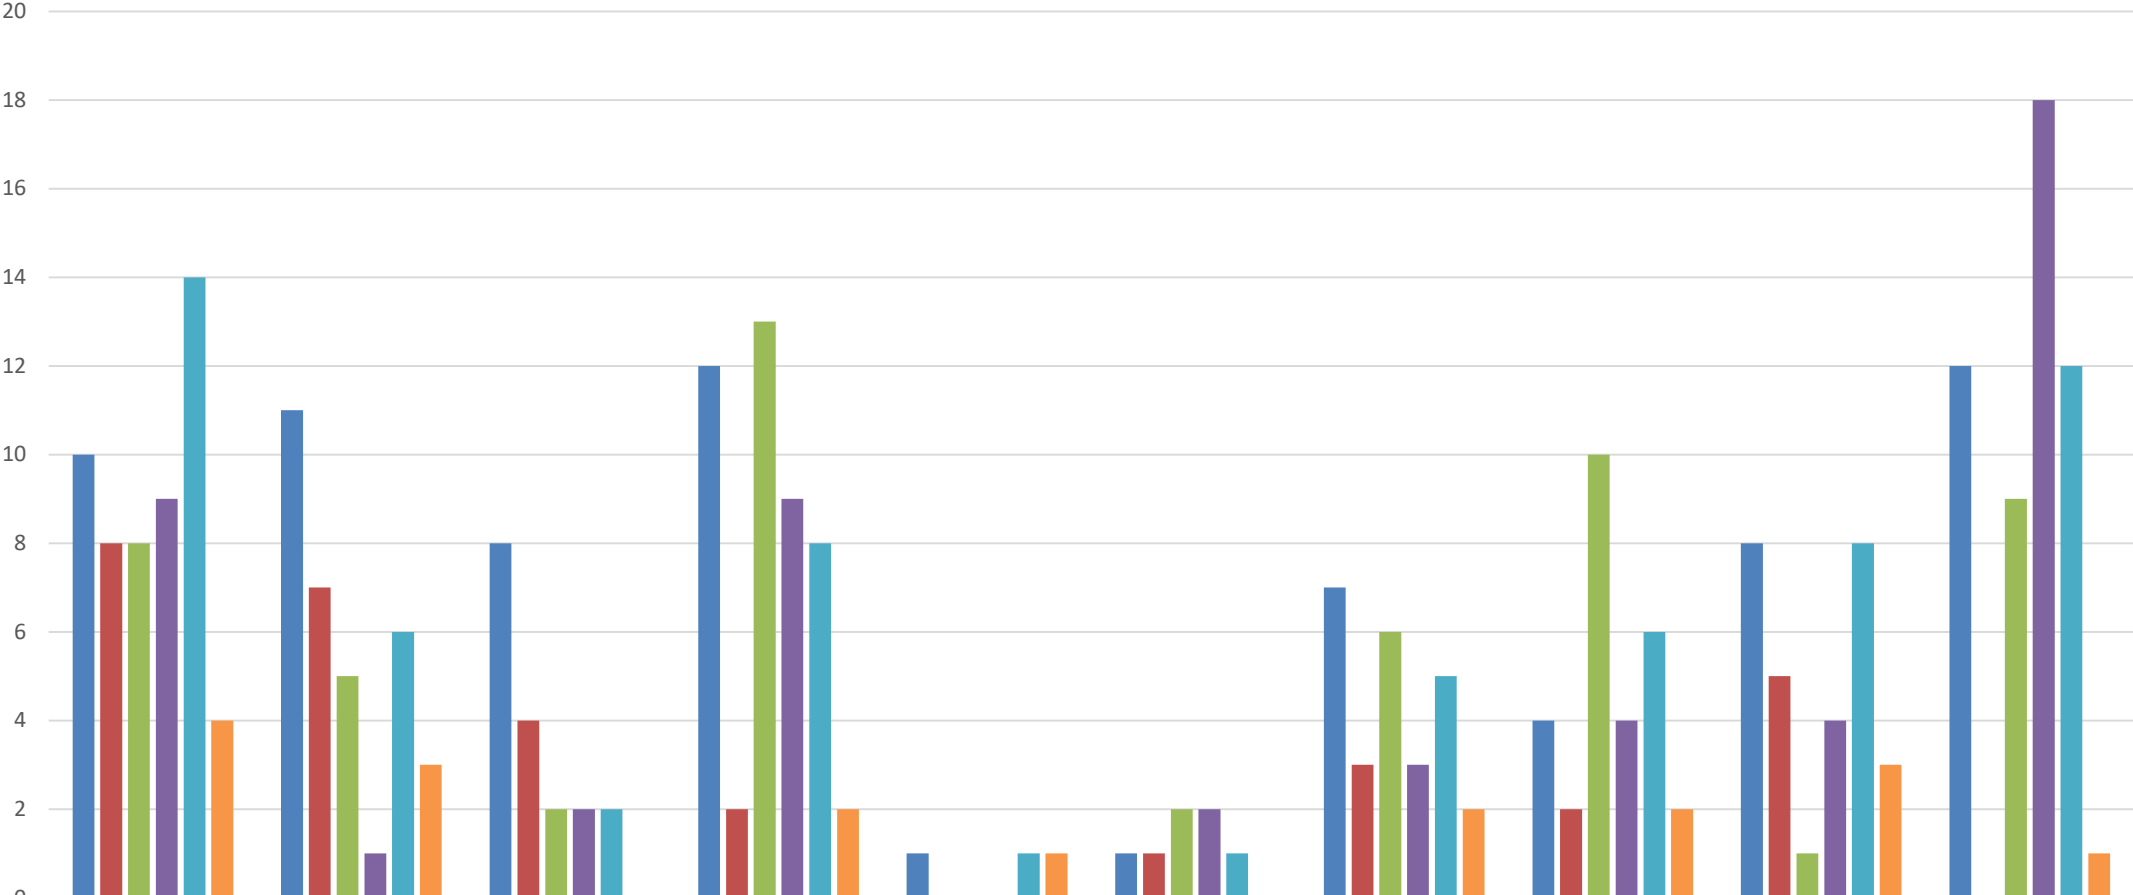

Offenses: November 2021

	Central-Terry	Heights	Midtown Community	North Park	Pioneer Park	Rimrock	South Side	Southwest Corridor	West End	Outside TF Areas
■ ASSAULT	10	11	8	12	1	1	7	4	8	12
■ BURGLARY, RESIDENCE	8	7	4	2		1	3	2	5	
■ DRUGS	8	5	2	13		2	6	10	1	9
■ DUI/AGG DUI	9	1	2	9		2	3	4	4	18
■ MV THEFT	14	6	2	8	1	1	5	6	8	12
■ ROBBERY	4	3		2	1		2	2	3	1