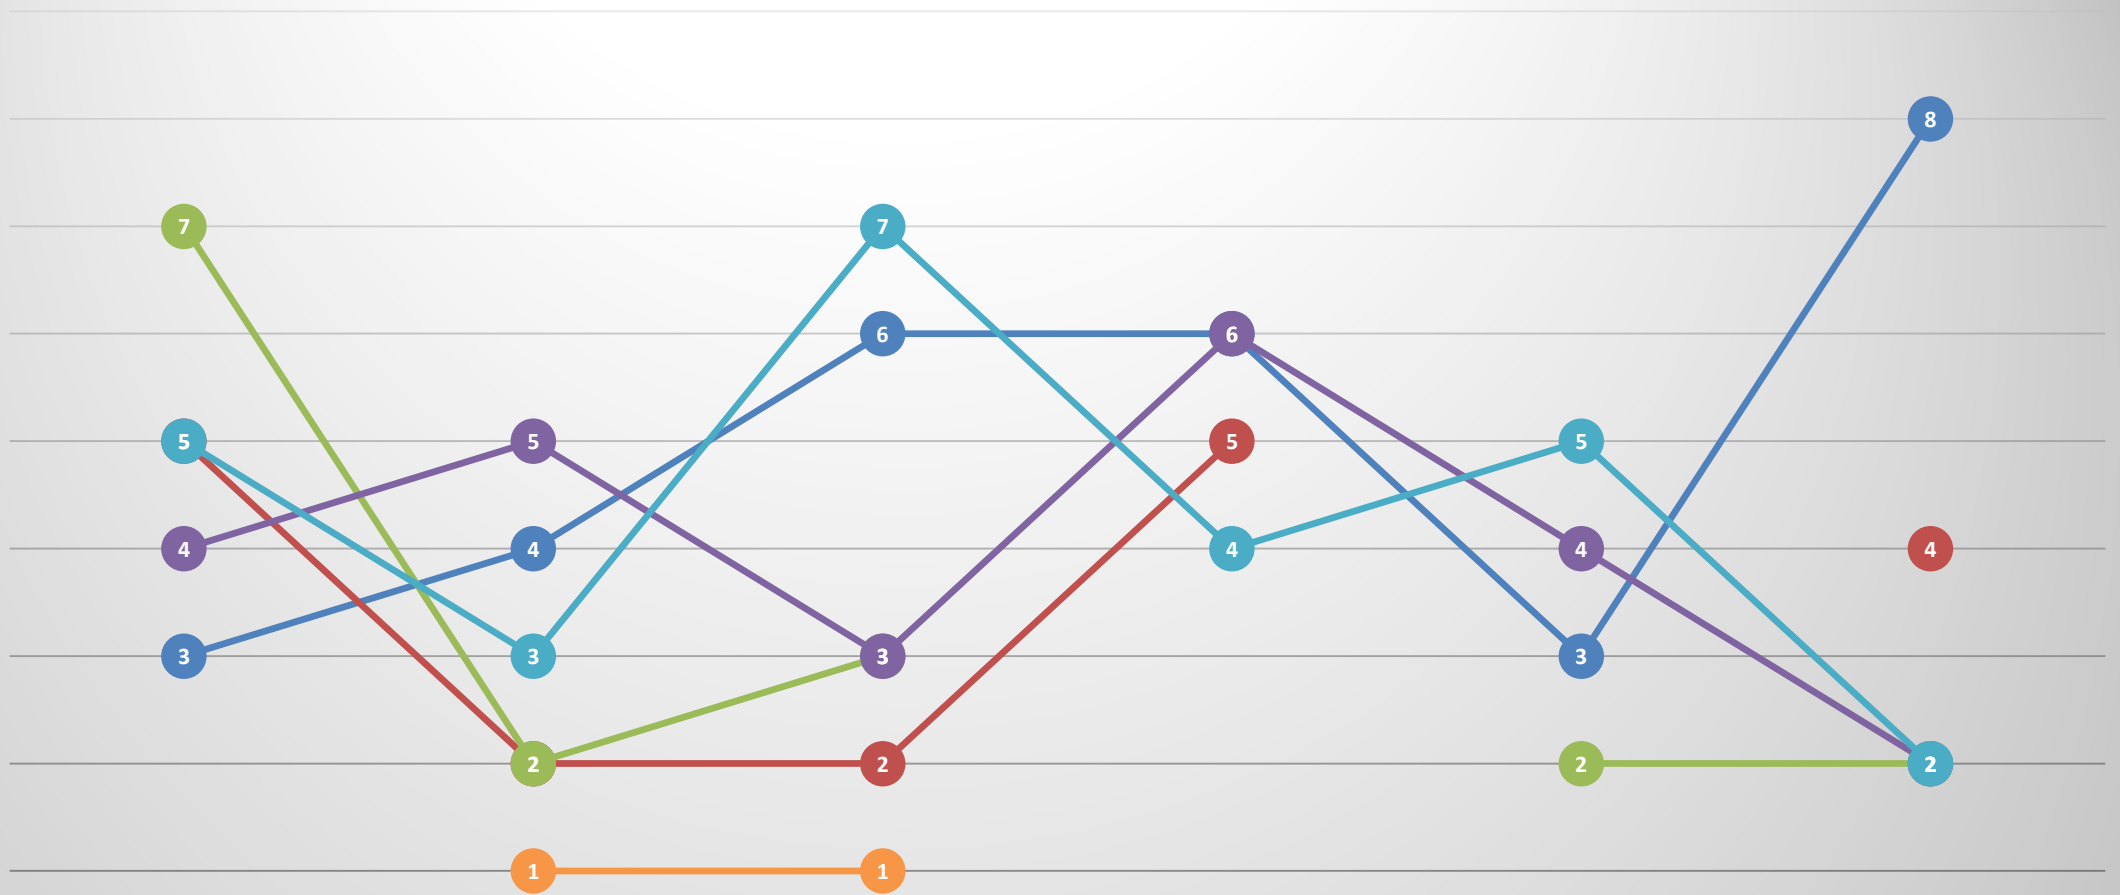

Midtown Offenses: Rolling 6-Month Totals

	June 2021	July 2021	August 2021	September 2021	October 2021	November 2021
ASSAULT	3	4	6	6	3	8
BURGLARY, RESIDENCE	5	2	2	5		4
DRUGS	7	2	3		2	2
DUI/AGG DUI	4	5	3	6	4	2
MV THEFT	5	3	7	4	5	2
ROBBERY		1	1