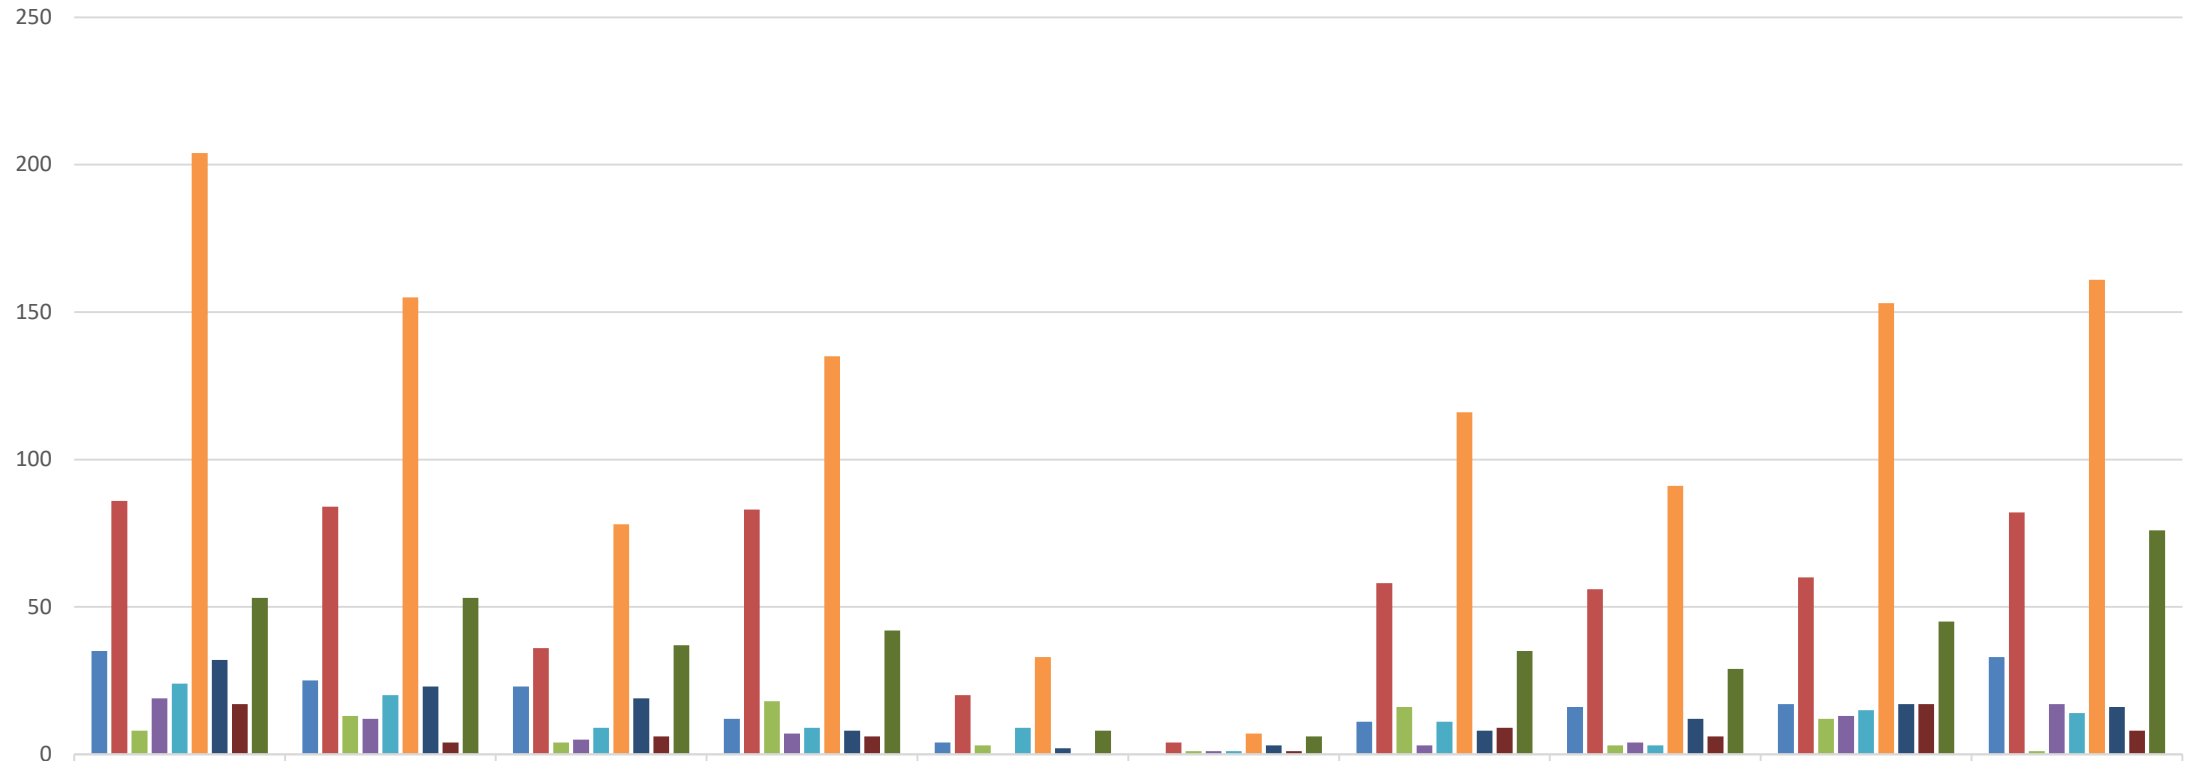

Calls for Service: November 2021 (Select Categories)

	Central-Terry	Heights	Midtown Community	North Park	Pioneer Park	Rimrock	South Side	Southwest Corridor	West End	Outside TF Areas
Area Check	35	25	23	12	4		11	16	17	33
Disturbance	86	84	36	83	20	4	58	56	60	82
Noise Complaint	8	13	4	18	3	1	16	3	12	1
Sick/Injured Person	19	12	5	7		1	3	4	13	17
Suicide Attempts/Threats	24	20	9	9	9	1	11	3	15	14
Suspicious Activity	204	155	78	135	33	7	116	91	153	161
Threats/Harassment	32	23	19	8	2	3	8	12	17	16
Vandalism	17	4	6	6		1	9	6	17	8
Welfare Check	53	53	37	42	8	6	35	29	45	76