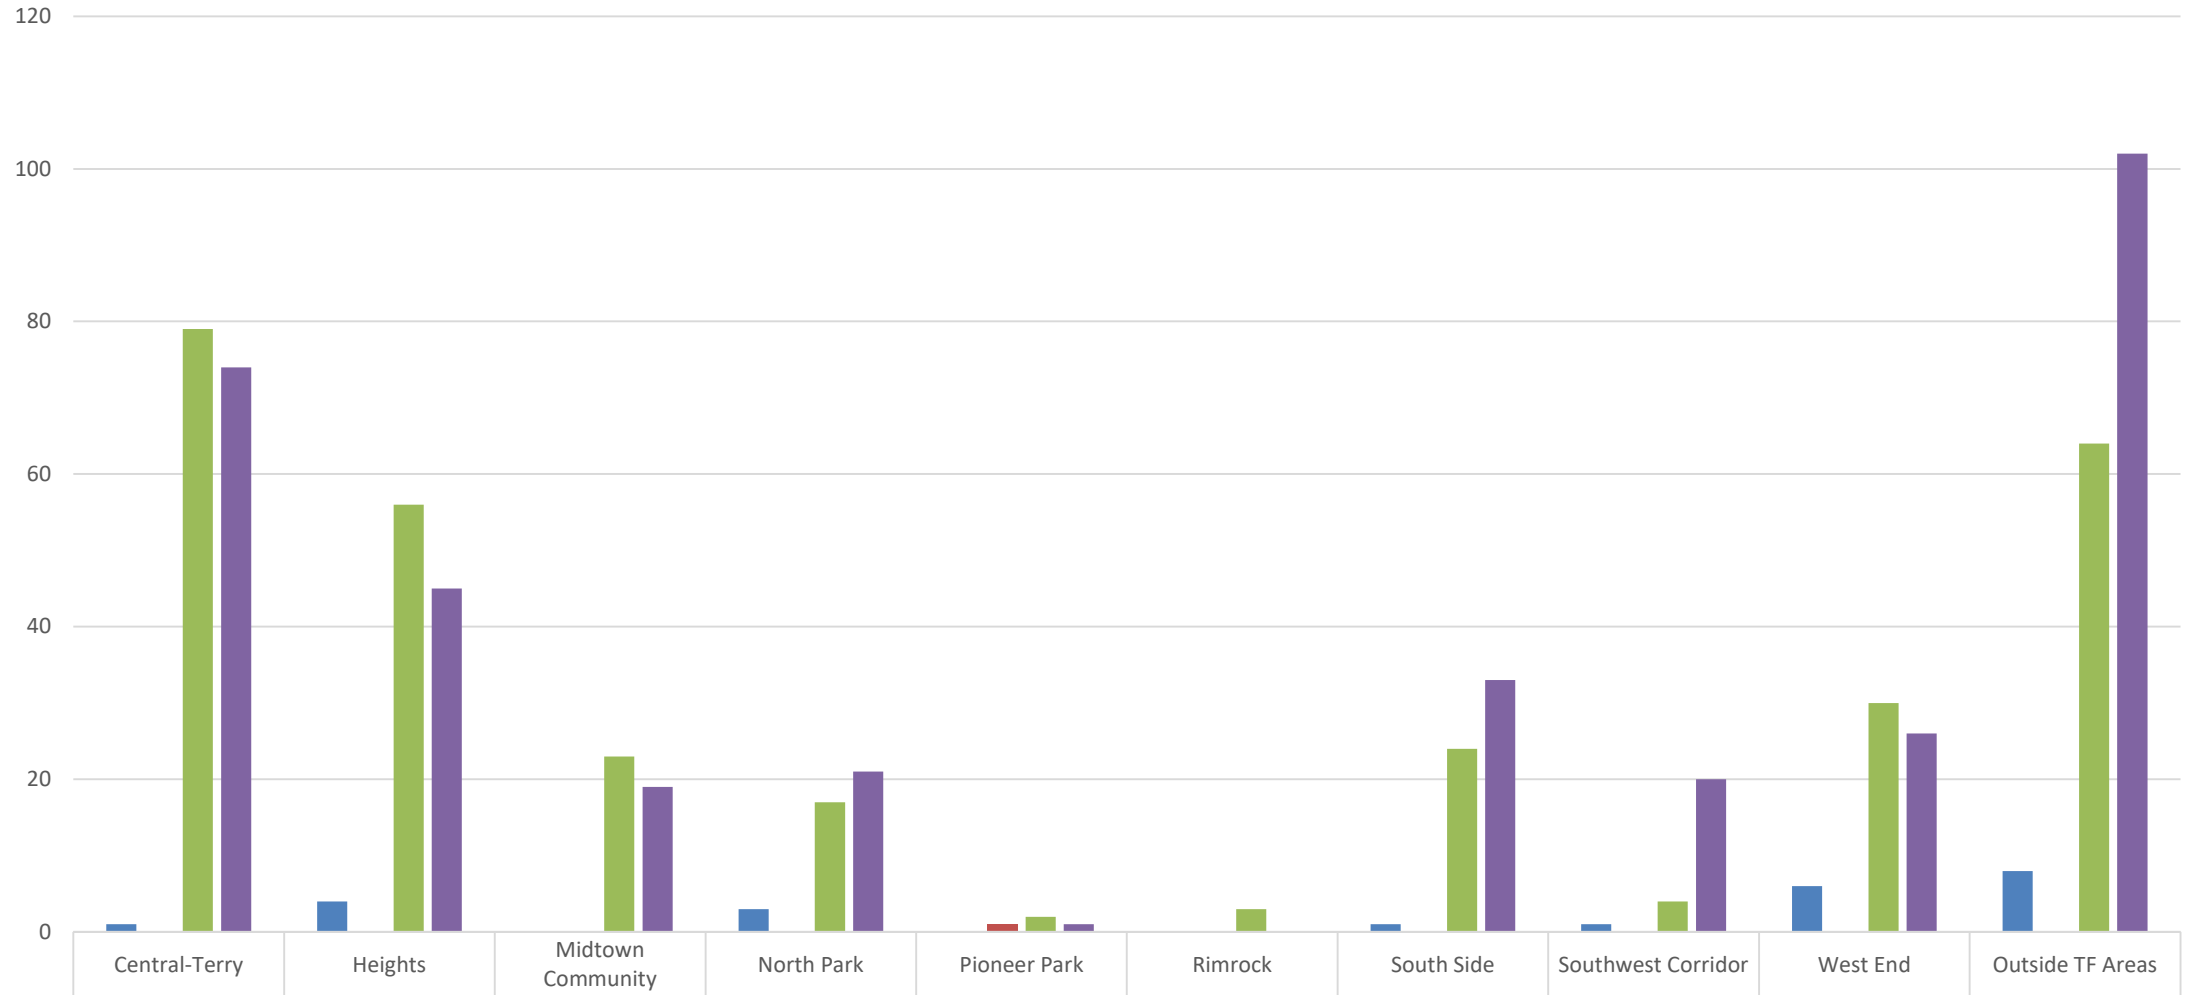

Tickets/Citations: November 2021

■ City Ordinance	1	4		3			1	1	6	8
■ Criminal					1					
■ Municipal Infraction	79	56	23	17	2	3	24	4	30	64
■ Traffic	74	45	19	21	1		33	20	26	102