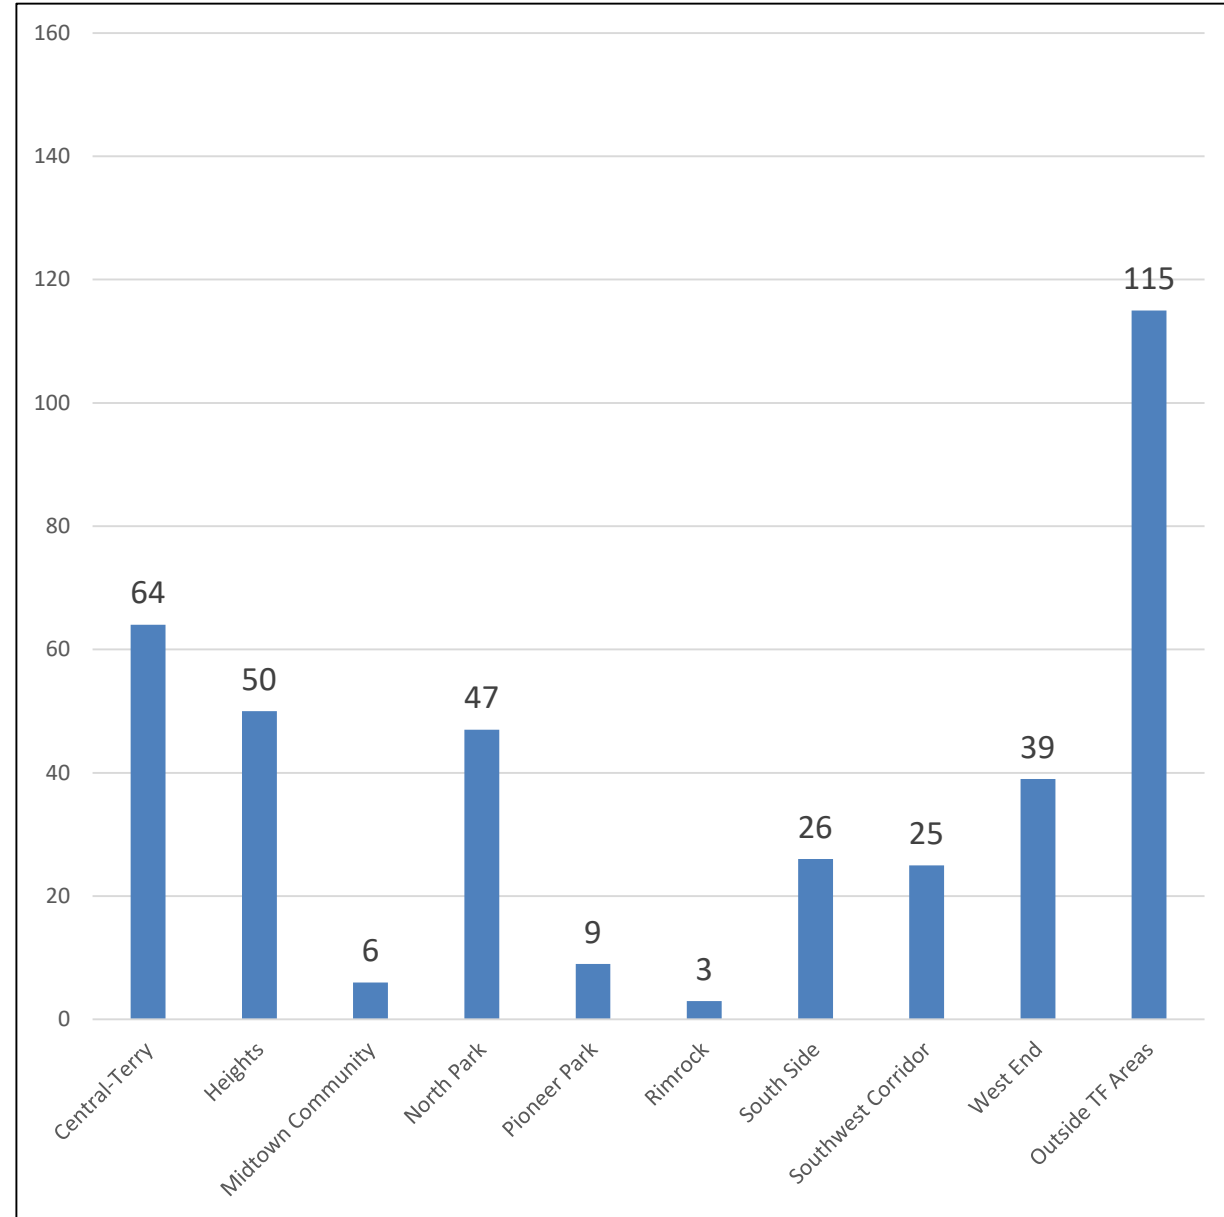

Arrest Charges
Total arrest charges: 447

Arrest Stats: November 2021

Unique arrests
Total unique arrests: 384