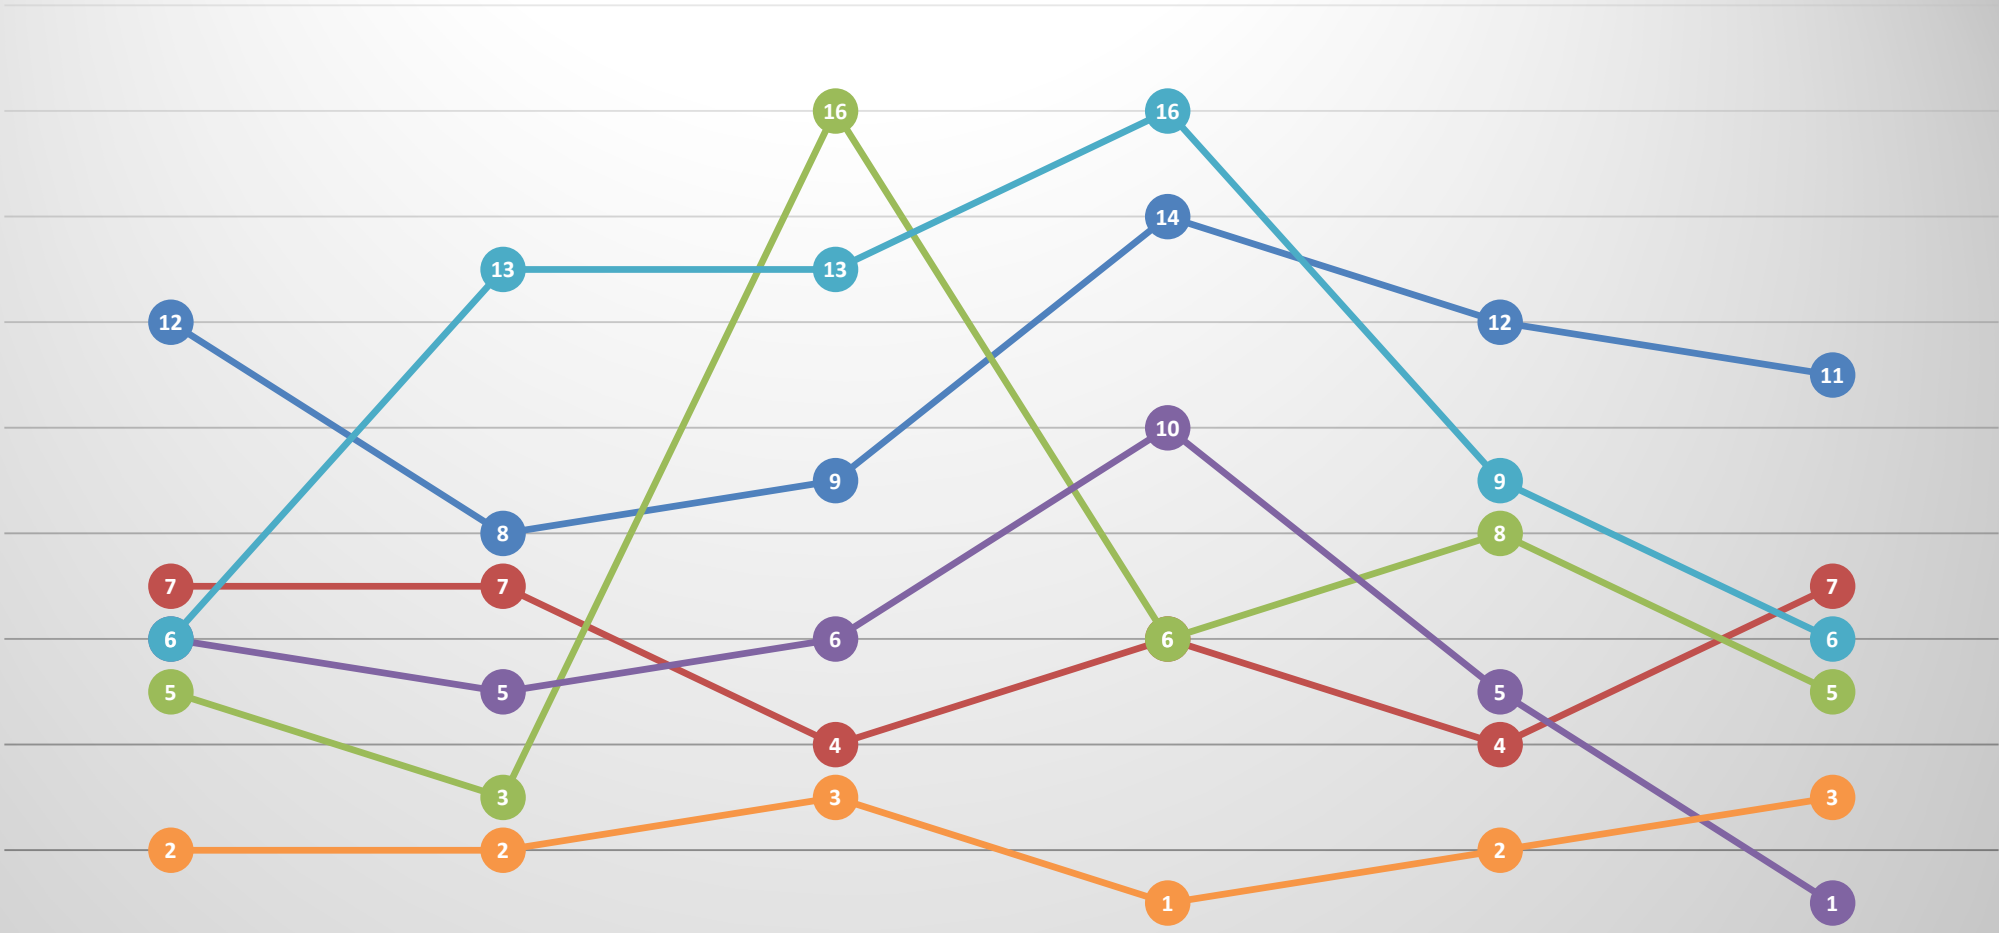

# Central Terry Offenses: Rolling 6-Month Totals

	June 2021	July 2021	August 2021	September 2021	October 2021	November 2021
ASSAULT	12	15	7	18	6	10
BURGLARY, RESIDENCE	8	7	11	8	4	8
DRUGS	18	8	6	10	14	8
DUI/AGG DUI	10	8	10	11	7	9
MV THEFT	19	18	20	19	11	14
ROBBERY	-	1	1	1	3	4

# Pioneer Park Offenses: Rolling 6-Month Totals

	June 2021	July 2021	August 2021	September 2021	October 2021	November 2021
ASSAULT	4	3	2	3	5	1
BURGLARY, RESIDENCE			1	1	3	
DRUGS	1			2	1	
DUI/AGG DUI				1	1	
MV THEFT	1	2	1	1	1	1
ROBBERY					1	1

# Heights Offenses: Rolling 6-Month Totals

	June 2021	July 2021	August 2021	September 2021	October 2021	November 2021
ASSAULT	12	8	9	14	12	11
BURGLARY, RESIDENCE	7	7	4	6	4	7
DRUGS	5	3	16	6	8	5
DUI/AGG DUI	6	5	6	10	5	1
MV THEFT	6	13	13	16	9	6
ROBBERY	2	2	3	1	2	3

# South Side Offenses: Rolling 6-Month Totals

	June 2021	July 2021	August 2021	September 2021	October 2021	November 2021
ASSAULT	4	8	19	9	7	7
BURGLARY, RESIDENCE	2	8	1	2	2	3
DRUGS	7	6	13	9	3	6
DUI/AGG DUI	4	3	1	7	3	3
MV THEFT	6	10	7	8	7	5
ROBBERY	1	2	1	2	3	2