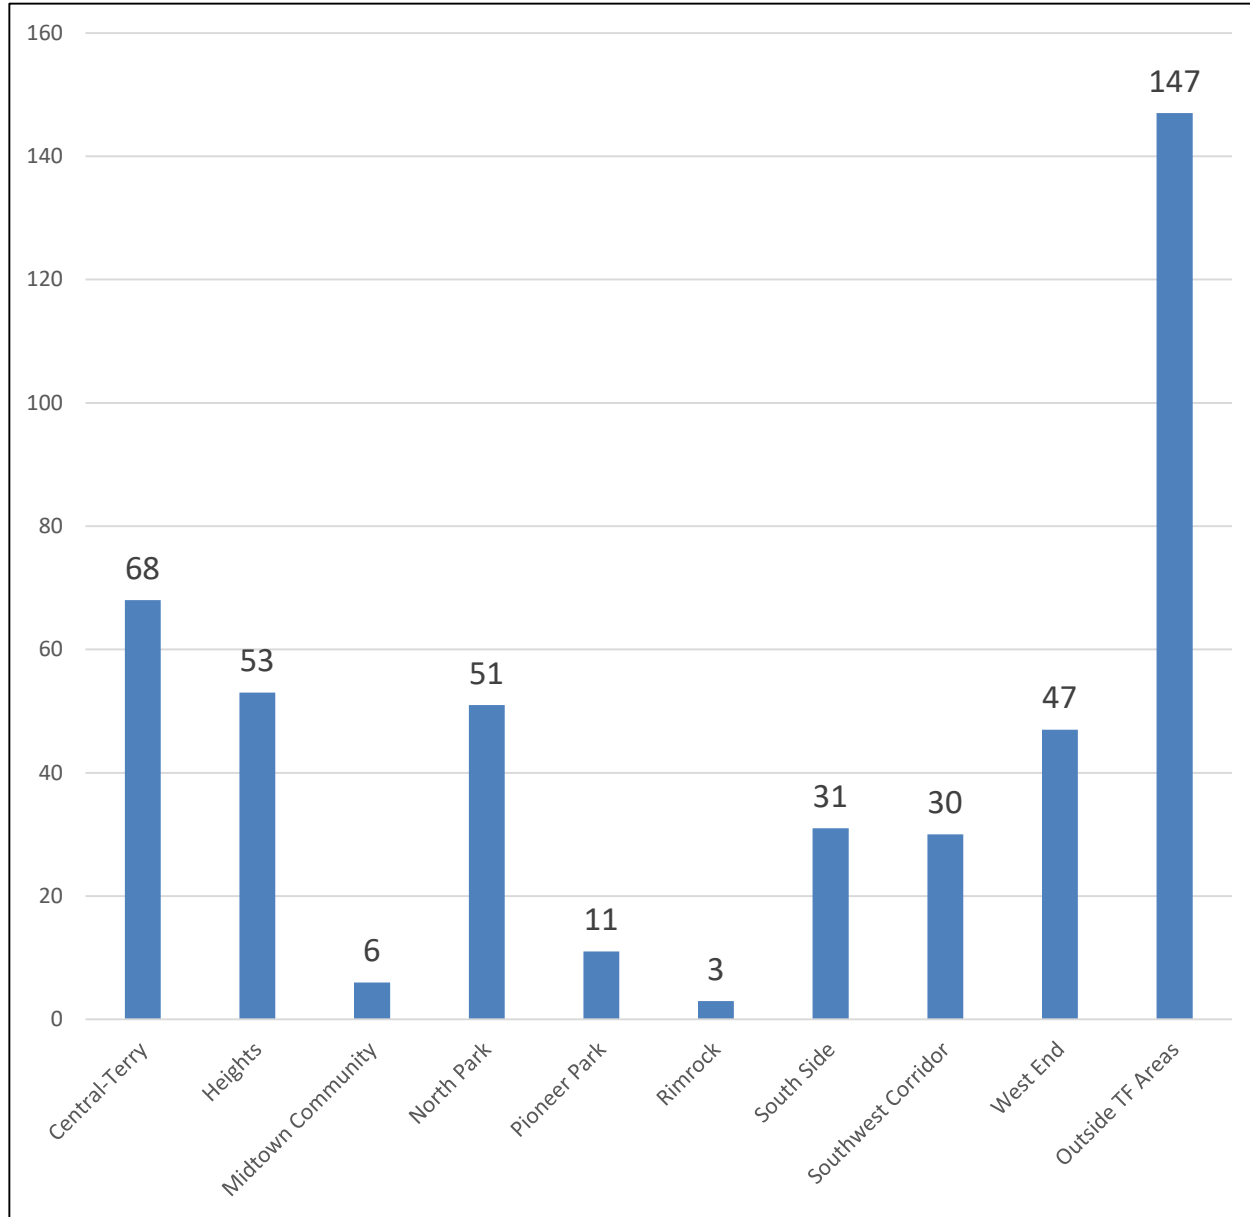

Arrest Charges
Total arrest charges: 447

Arrest Stats: November 2021

Unique arrests
Total unique arrests: 384