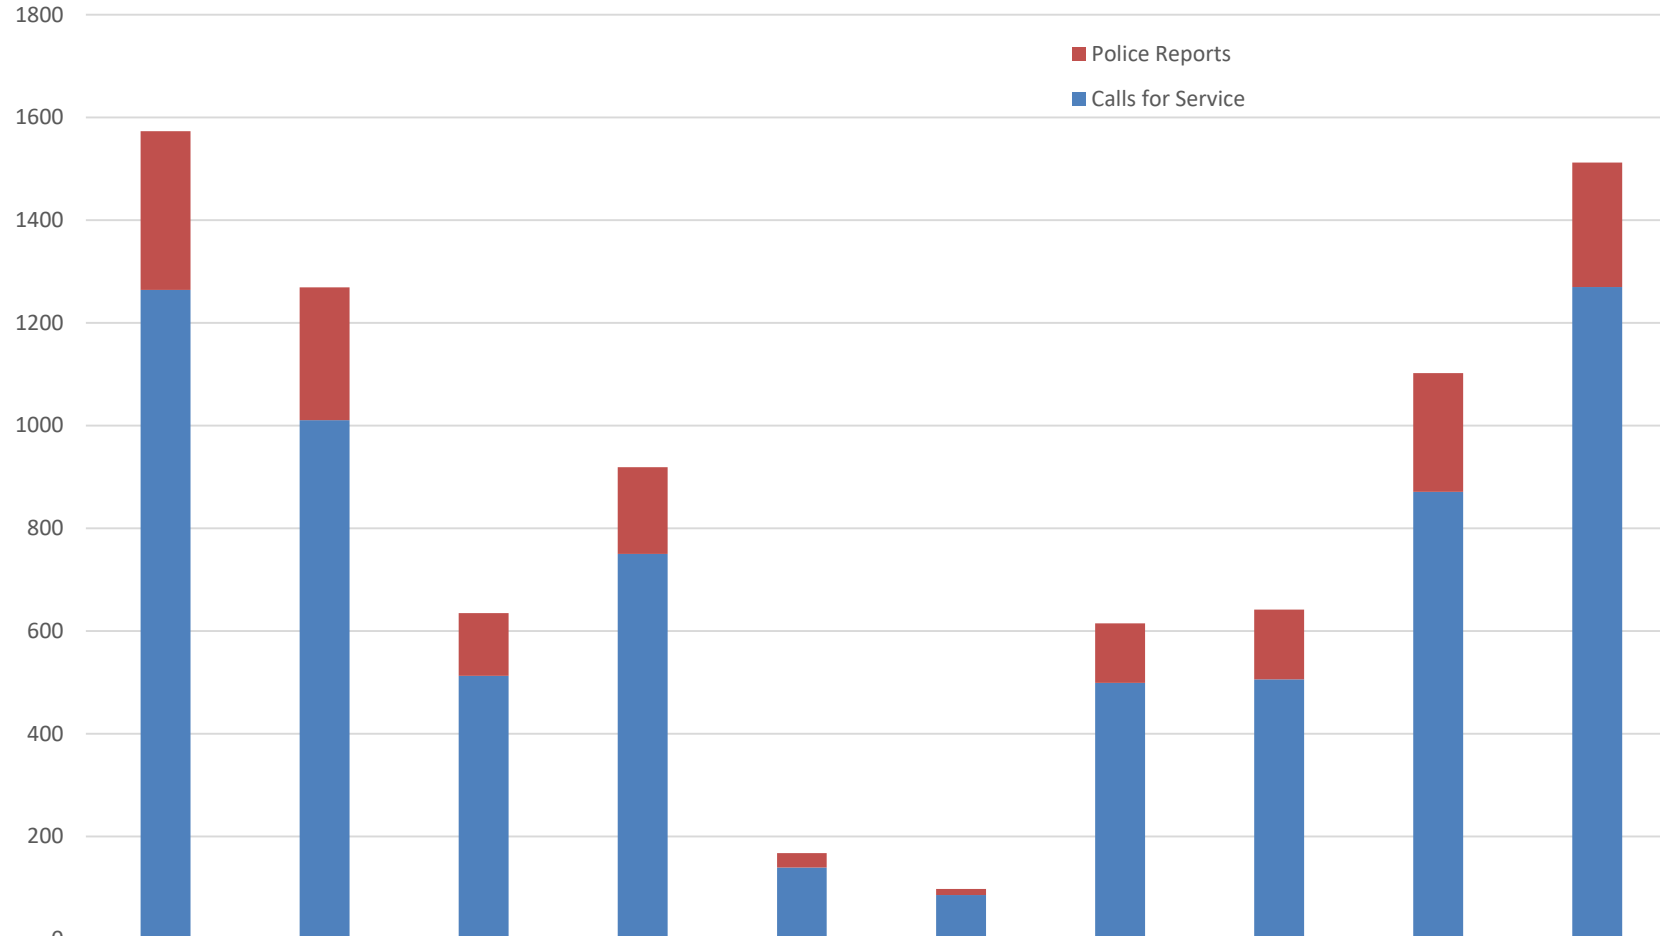

Total CFS October 2021: 7,299 (31 Days)
Total CFS November 2021: 7,061 (30 Days)

Calls for Service: November 2021

	Central-Terry	Heights	Midtown Community	North Park	Pioneer Park	Rimrock	South Side	Southwest Corridor	West End	Outside TF Areas
Police Reports	309	258	122	169	28	12	116	136	231	242
Calls for Service	1264	1011	513	750	140	86	499	506	871	1270

Percent of Calls that Become Reports	Area
24%	Central-Terry
26%	Heights
24%	Midtown Community
23%	North Park
20%	Pioneer Park
14%	Rimrock
23%	South Side
27%	Southwest Corridor
27%	West End
19%	Outside TF Areas
23%	City

The percent represents the ratio of calls to an area that resulted in a police report.