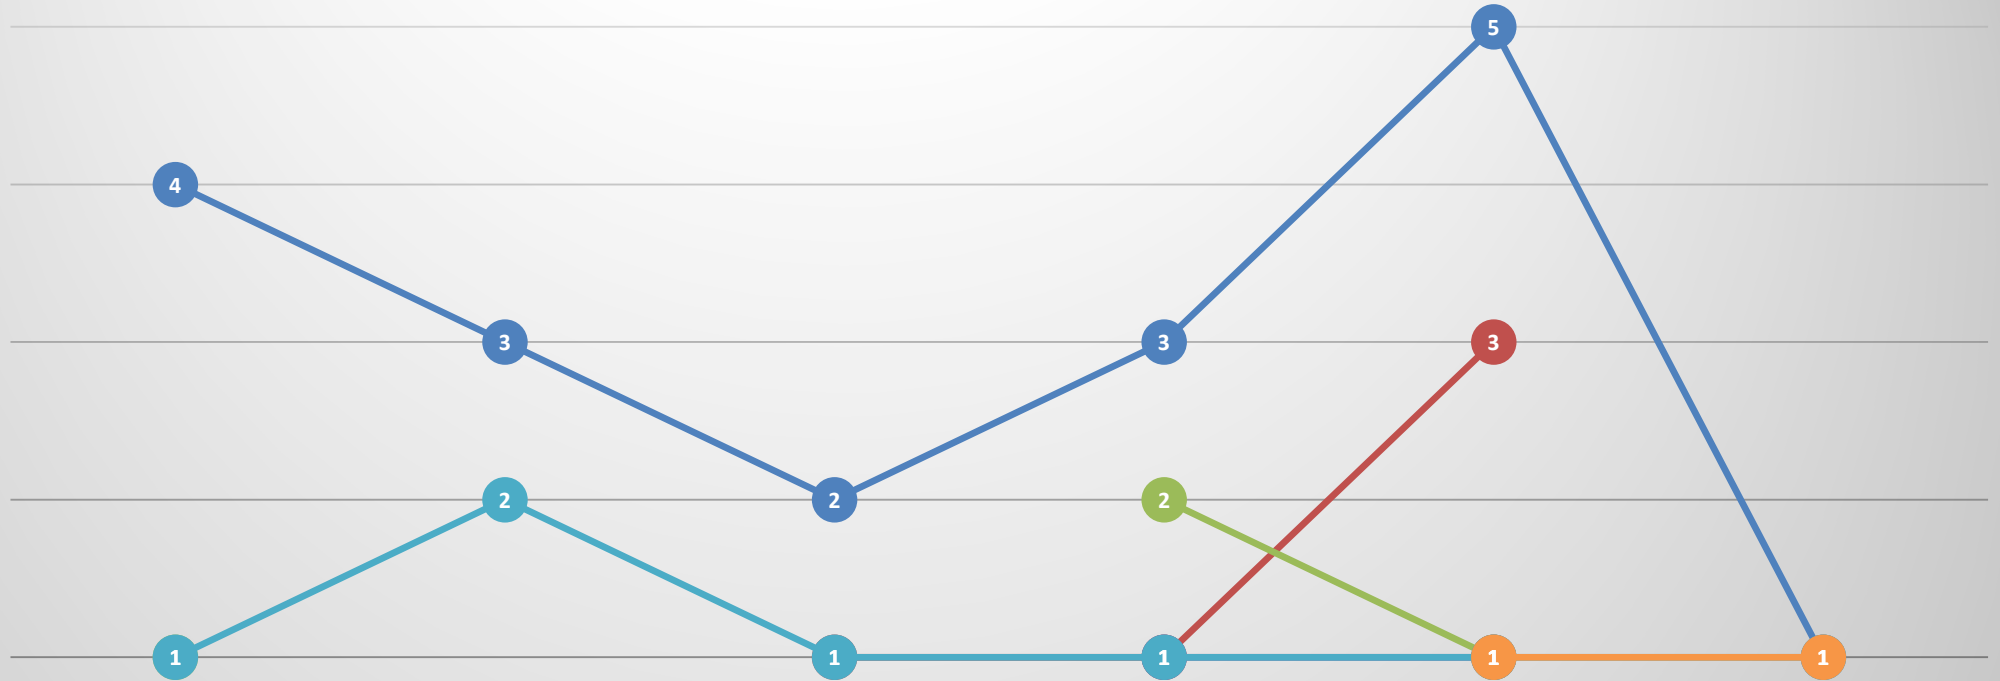

Pioneer Park Offenses: Rolling 6-Month Totals

	June 2021	July 2021	August 2021	September 2021	October 2021	November 2021
ASSAULT	4	3	2	3	5	1
BURGLARY, RESIDENCE			1	1	3	
DRUGS	1			2	1	
DUI/AGG DUI				1	1	
MV THEFT	1	2	1	1	1	1
ROBBERY					1	1